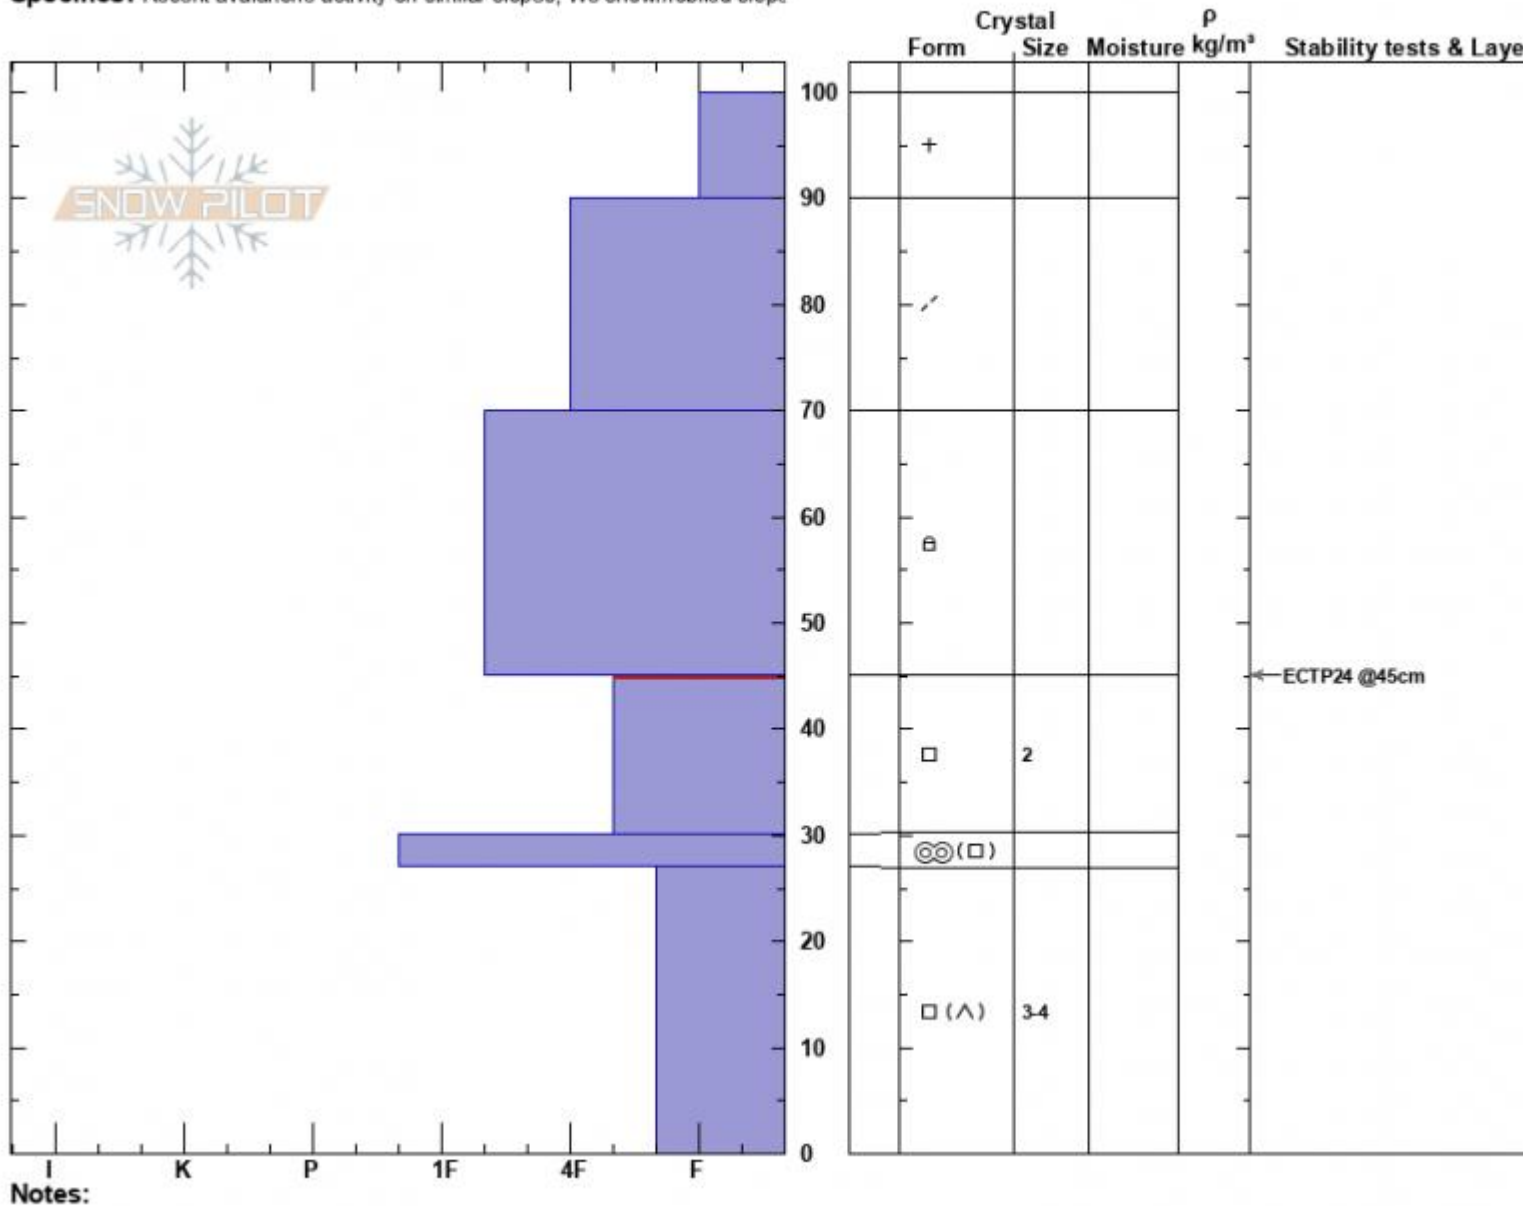

2nd Yellowmule  
 Madison Range-N  
 MT  
 Elevation: 9400 ft  
 Aspect: 35°  
 Specifics: Recent avalanche activity on similar slopes; We snowmobiled slope

Ian Hoyer  
 12/15/2022 - 11:00am  
 Co-ord: 45.17741N, -111.40097W  
 Slope Angle: 28°  
 Wind Loading: no

Stability: Fair  
 Air Temperature:  
 Sky Cover: OVC  
 Precipitation: NO  
 Wind: N Light Breeze

HS:100  
 PF:80  
 Layer Notes: 45-30cm:Problematic layer

Notes:  
 Advisory Region  
 Northern Madison  
 Longitude  
 -111.38W  
 Latitude  
 45.17N  
 Northern Madison, 2022-12-15