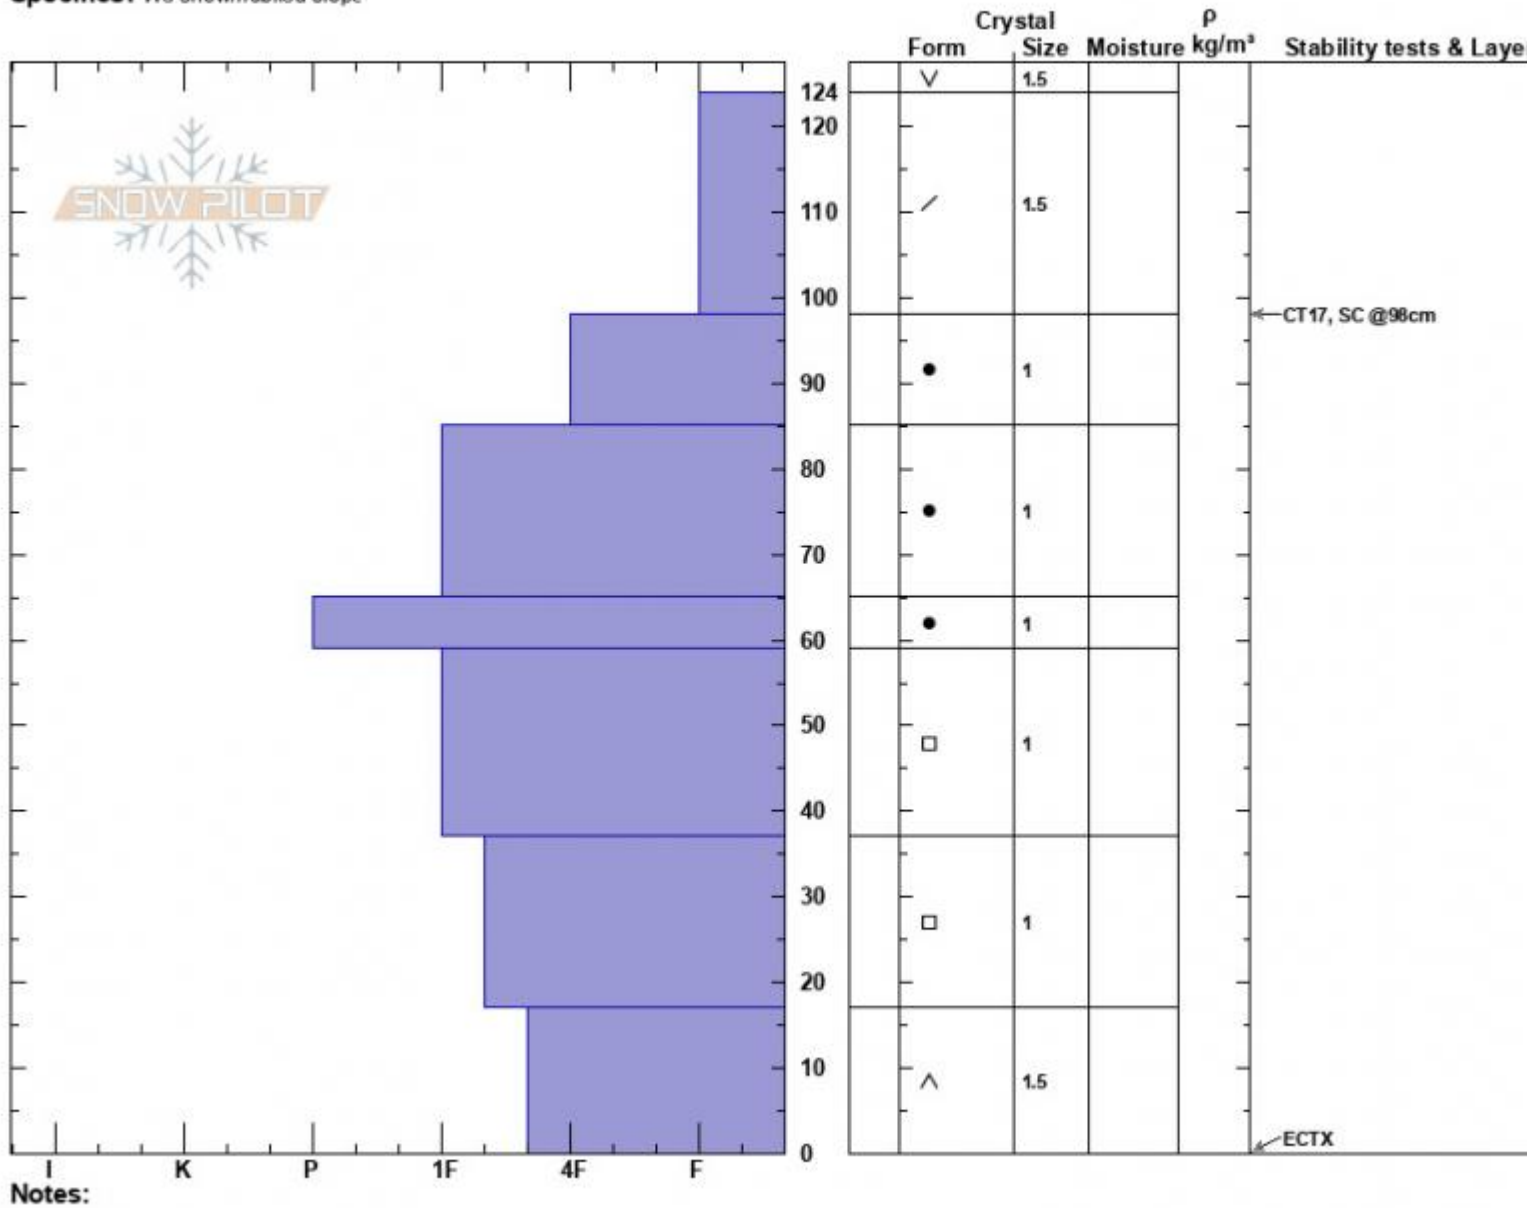

TEST
 Centennial Range
 ID
 Elevation: 6434 ft
 Aspect: 98°
 Specifics: We snowmobiled slope

Kevin Allred
 12/17/2022 - 1:10pm
 Co-ord: 44.32300N, -111.25300W
 Slope Angle: 15°
 Wind Loading: previous

Stability: Good
 Air Temperature:
 Sky Cover: SCT
 Precipitation: S-1
 Wind: SE Light Breeze

HS:124 Layer Notes:
 PF:35 85-65cm:Problematic layer

Pit was dug at 8,170'

Advisory Region
 Island Park
 Longitude
 -111.63W
 Latitude
 44.52N

Island Park, 2022-12-17