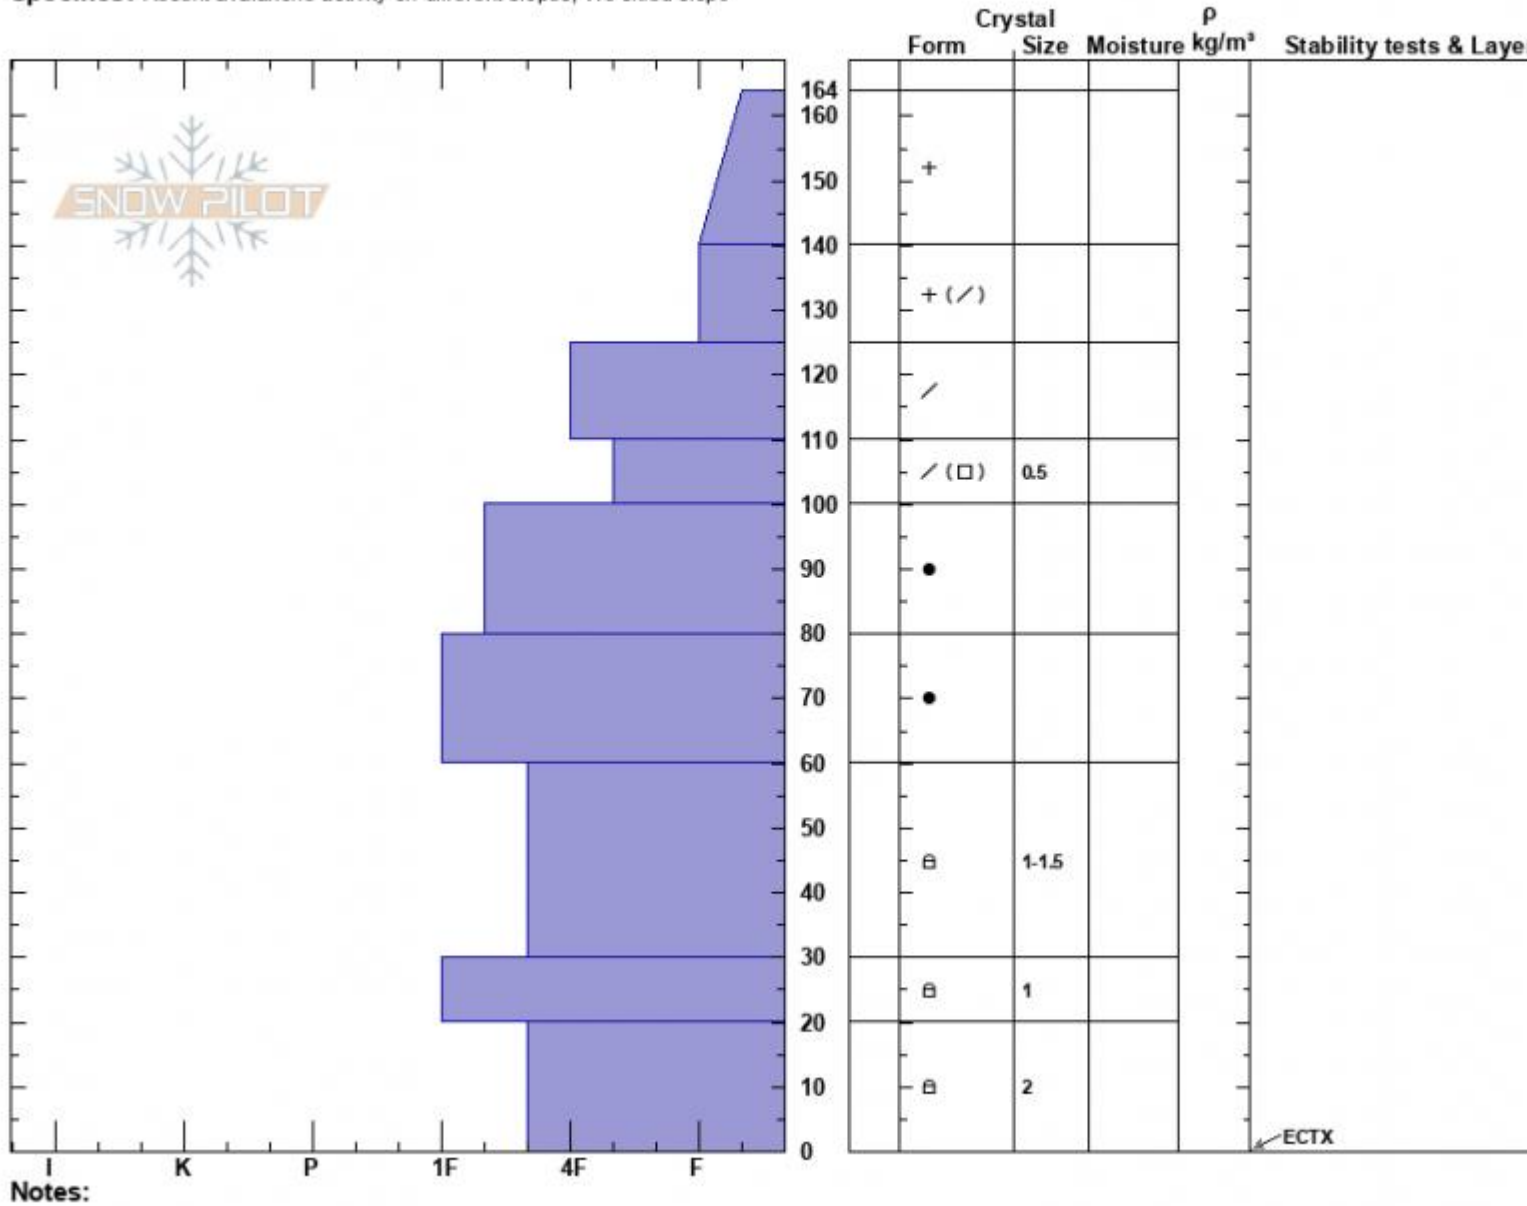

Rob's Knob
 Cooke City
 MT
 Elevation: 9476 ft
 Aspect: 65°
 Specifics: Recent avalanche activity on different slopes; We skied slope

Alex Marienthal
 12/09/2022 - 11:45pm
 Co-ord: 45.06784N, -109.95165W
 Slope Angle: 21°
 Wind Loading: previous

Stability: Fair
 Air Temperature: -9.5°C
 Sky Cover: OVC
 Precipitation: S2
 Wind: S Moderate

HS:164 Layer Notes:

Advisory Region
 Cooke City
 Longitude
 -109.95W
 Latitude
 45.07N
 Cooke City, 2022-12-10