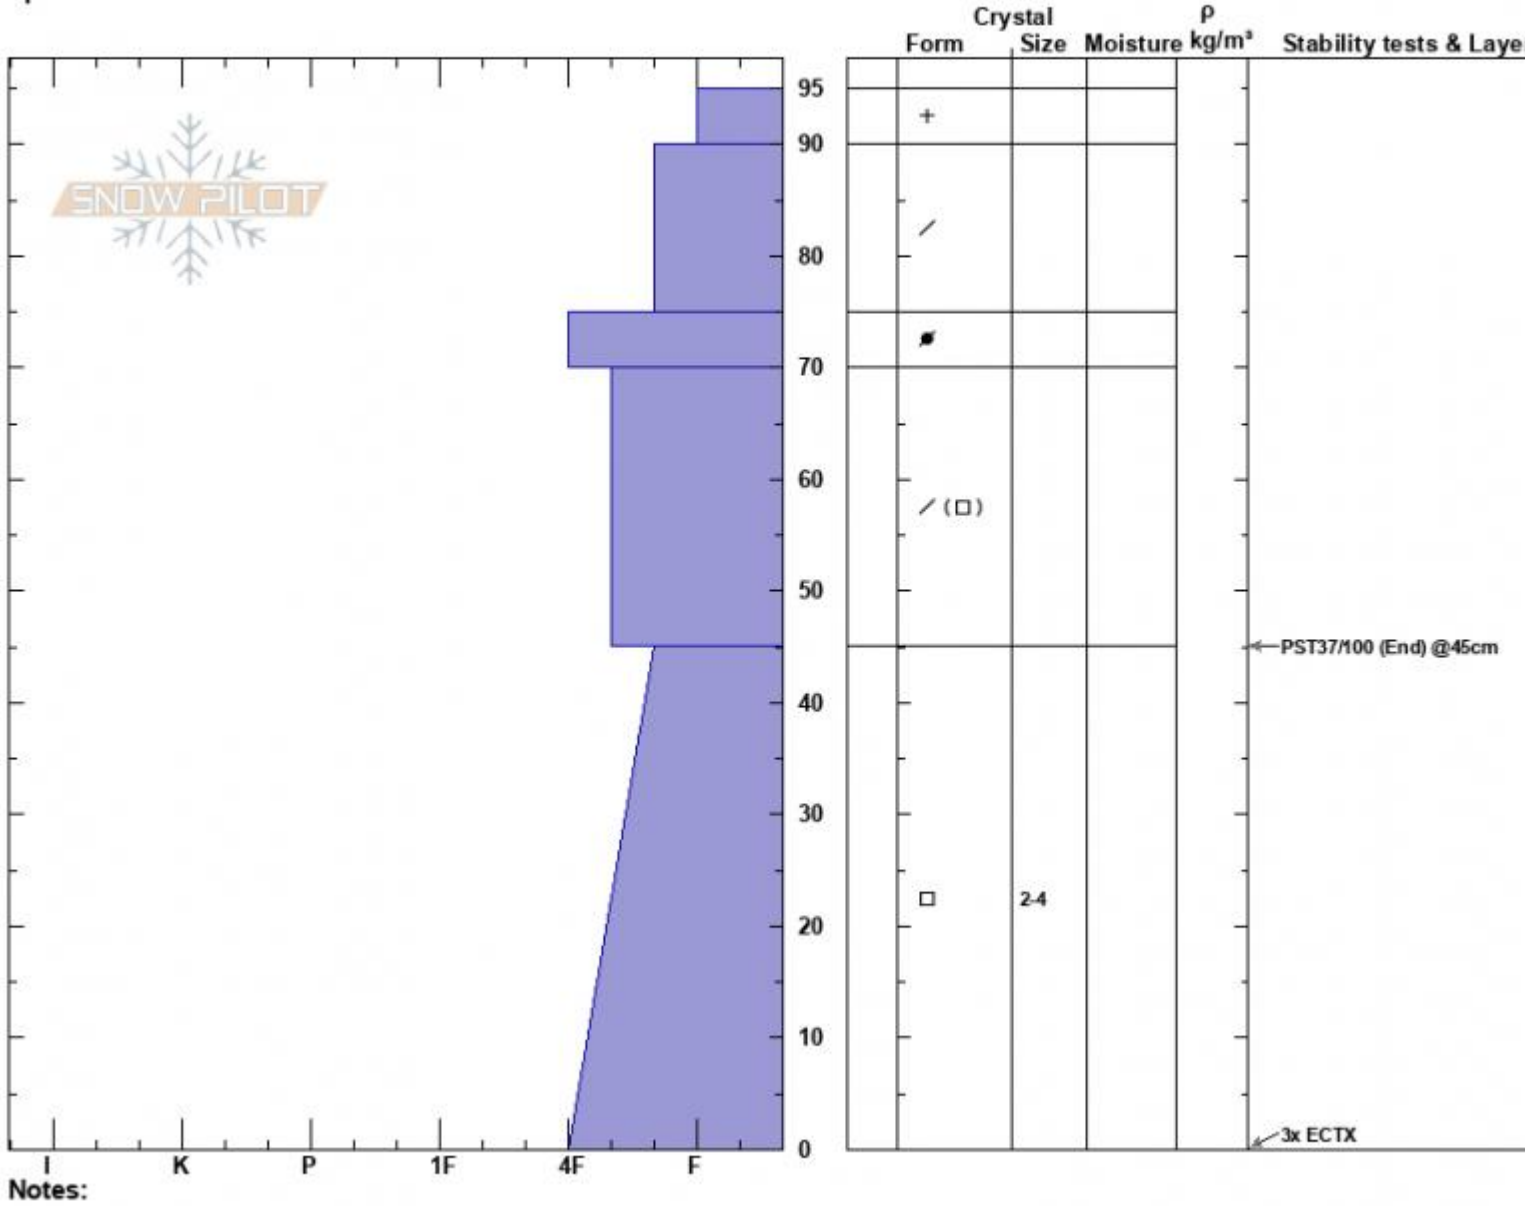

Throne, high
 Bridger Range
 MT
 Elevation: 8420 ft
 Aspect: 30°
 Specifics:

Alex Marienthal
 12/17/2022 - 11:40am
 Co-ord: 45.88214N, -110.95422W
 Slope Angle: 30°
 Wind Loading: no

Stability: Fair
 Air Temperature:
 Sky Cover: FEW
 Precipitation: NO
 Wind: Light Breeze

HS:95 Layer Notes:

Advisory Region
 Bridger Range
 Longitude
 -110.95W
 Latitude
 45.88N
 Bridger Range, 2022-12-18