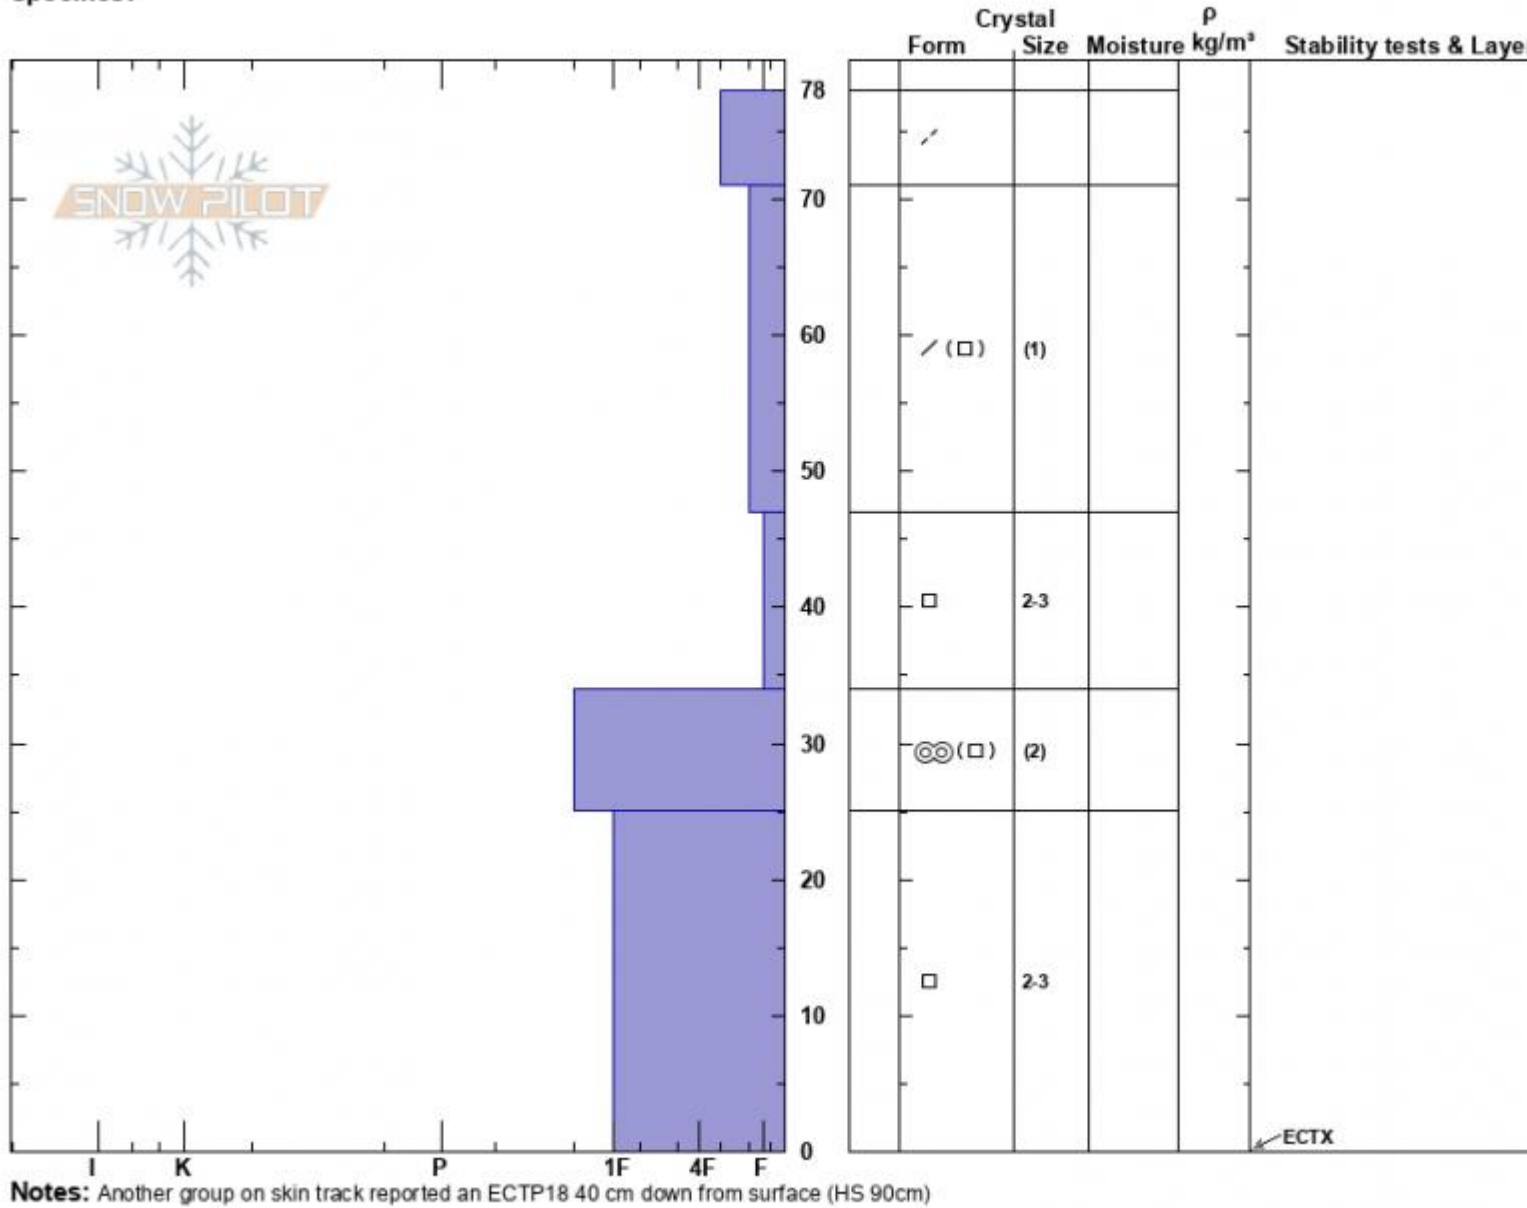

Tyler Lwr
 Madison Range-N
 MT
 Elevation: 9023 ft
 Aspect: 228°
 Specifics:

Alex Haddad
 12/18/2022 - 10:28am
 Co-ord: 45.32333N, -111.38220W
 Slope Angle: 32°
 Wind Loading: previous

Stability: Poor
 Air Temperature:
 Sky Cover: FEW
 Precipitation: NO
 Wind: Calm

HS:78
 PF:70
 PS:30
 Layer Notes:
 34-25cm:Problematic layer

Advisory Region
 Northern Madison
 Longitude
 -111.39W
 Latitude
 45.34N
 Northern Madison, 2022-12-18