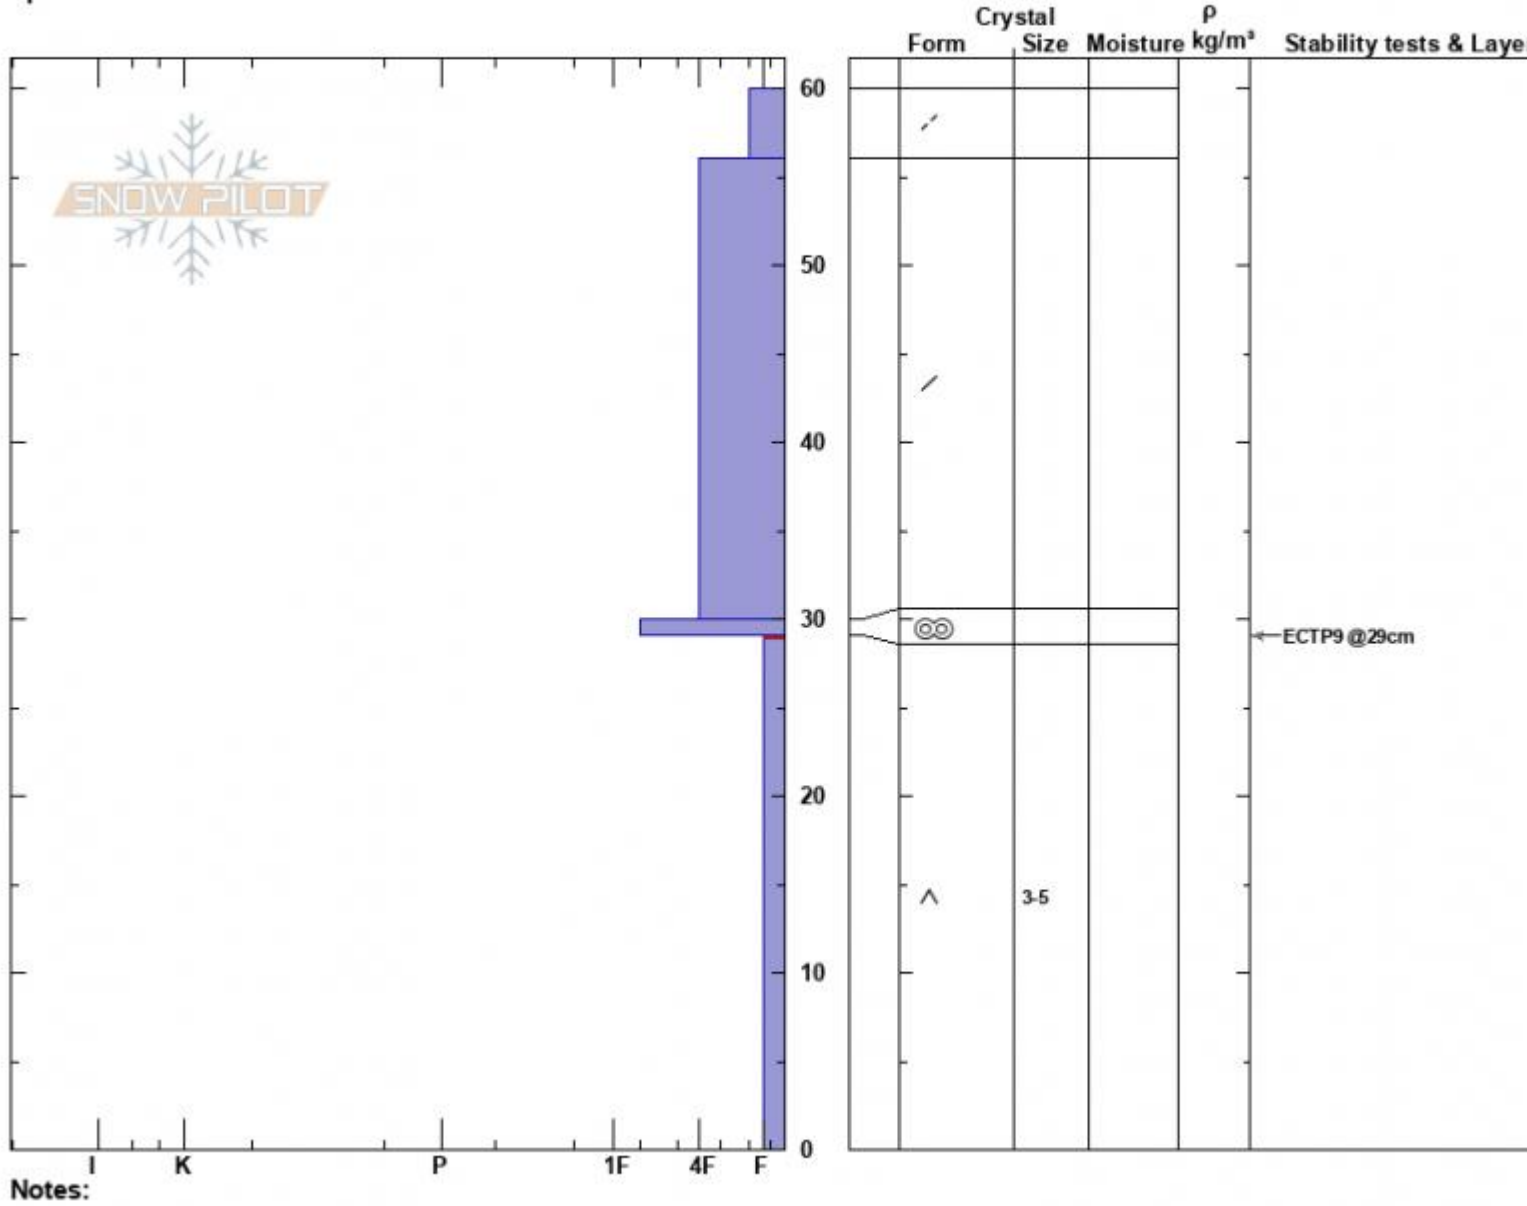

Tyler Upper  
 Madison Range-N  
 MT  
 Elevation: 9078 ft  
 Aspect: 231°  
 Specifics:

Alex Haddad  
 12/18/2022 - 10:58am  
 Co-ord: 45.32306N, -111.38170W  
 Slope Angle: 35°  
 Wind Loading: previous

Stability: Poor  
 Air Temperature:  
 Sky Cover: FEW  
 Precipitation: NO  
 Wind: Calm

HS:60  
 PF:50  
 PS:20  
 Layer Notes:  
 29-0cm: Problematic layer

Advisory Region  
 Northern Madison  
 Longitude  
 -111.39W  
 Latitude  
 45.34N  
 Northern Madison, 2022-12-18