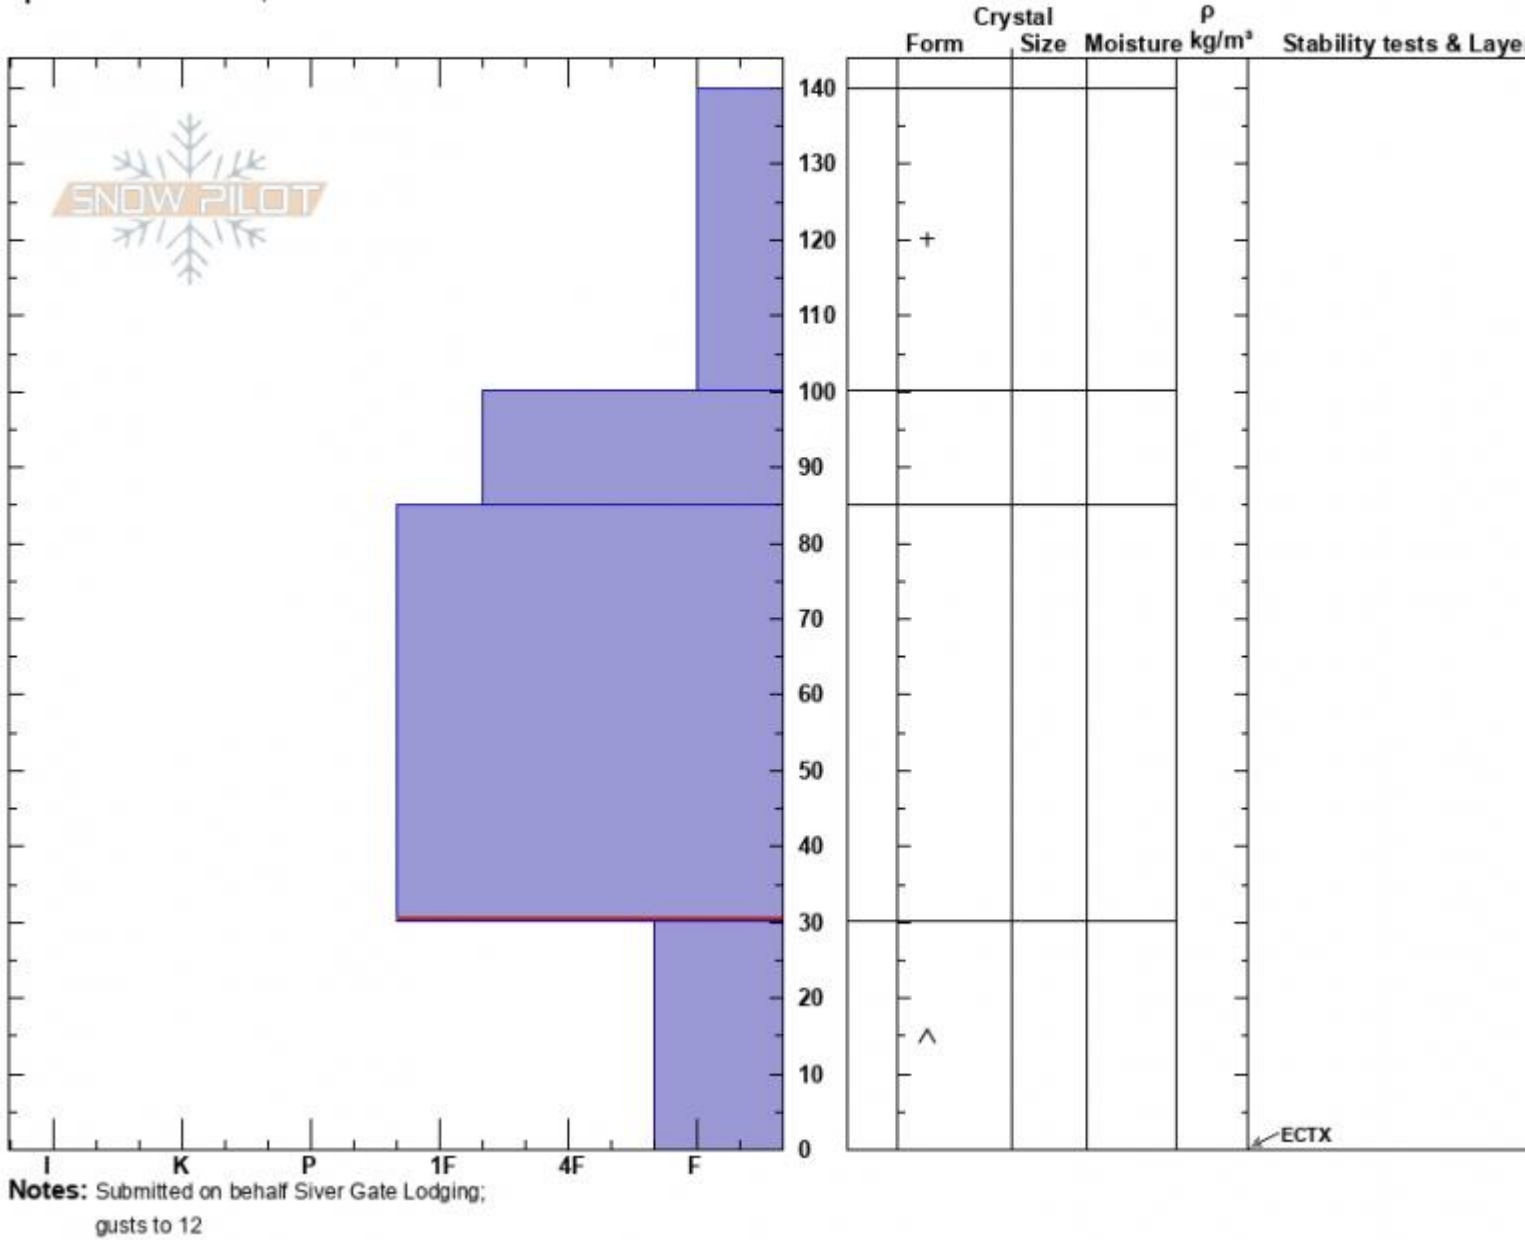

Republic Ridge Osa  
 Absaroka Range  
 MT  
 Elevation: 8746 ft  
 Aspect: 67°  
 Specifics: We skied slope

Don Carroll  
 12/20/2022 - 12:25pm  
 Co-ord: 44.99920N, -109.94213W  
 Slope Angle: 27°  
 Wind Loading: previous

Stability:  
 Air Temperature: 20°F  
 Sky Cover: OVC  
 Precipitation: S2  
 Wind: SW Moderate

HS:140  
 PF:54  
 PS:38  
 Layer Notes:  
 85-30cm: Problematic layer

Advisory Region  
 Cooke City  
 Longitude  
 -109.94W  
 Latitude  
 44.99N  
 Cooke City, 2022-12-20