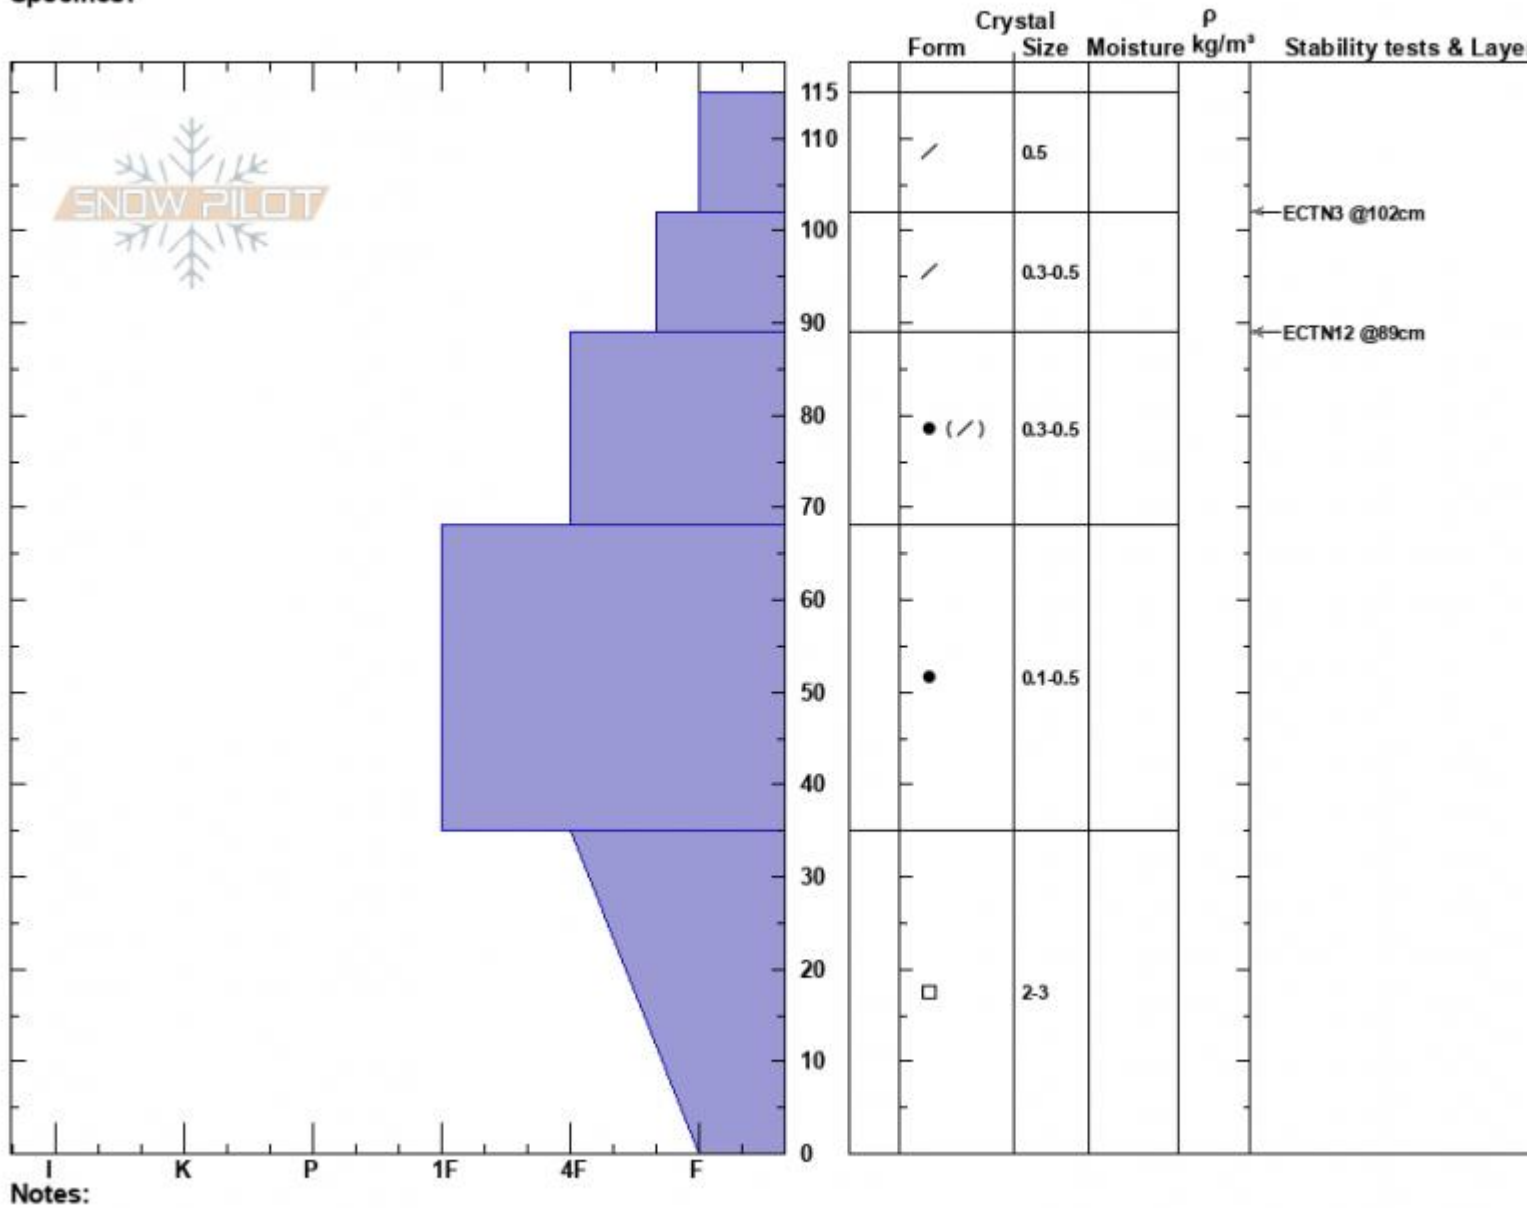

West Face Bear Basin
 Madison Range-N
 MT
 Elevation: 8590 ft
 Aspect: W
 Specifics:

Jackson Breen
 12/20/2022 - 2:20pm
 Co-ord:
 Slope Angle: 15°
 Wind Loading: previous

Stability:
 Air Temperature:
 Sky Cover: OVC
 Precipitation: NO
 Wind: SW Moderate

HS:115 Layer Notes:
 35-0cm: Problematic layer

Advisory Region
 Northern Madison
 Longitude
 -111.38W
 Latitude
 45.33N

Avalanche Details: [Small, cornice triggered avalanche, Beehive](#)
 Northern Madison, 2022-12-21