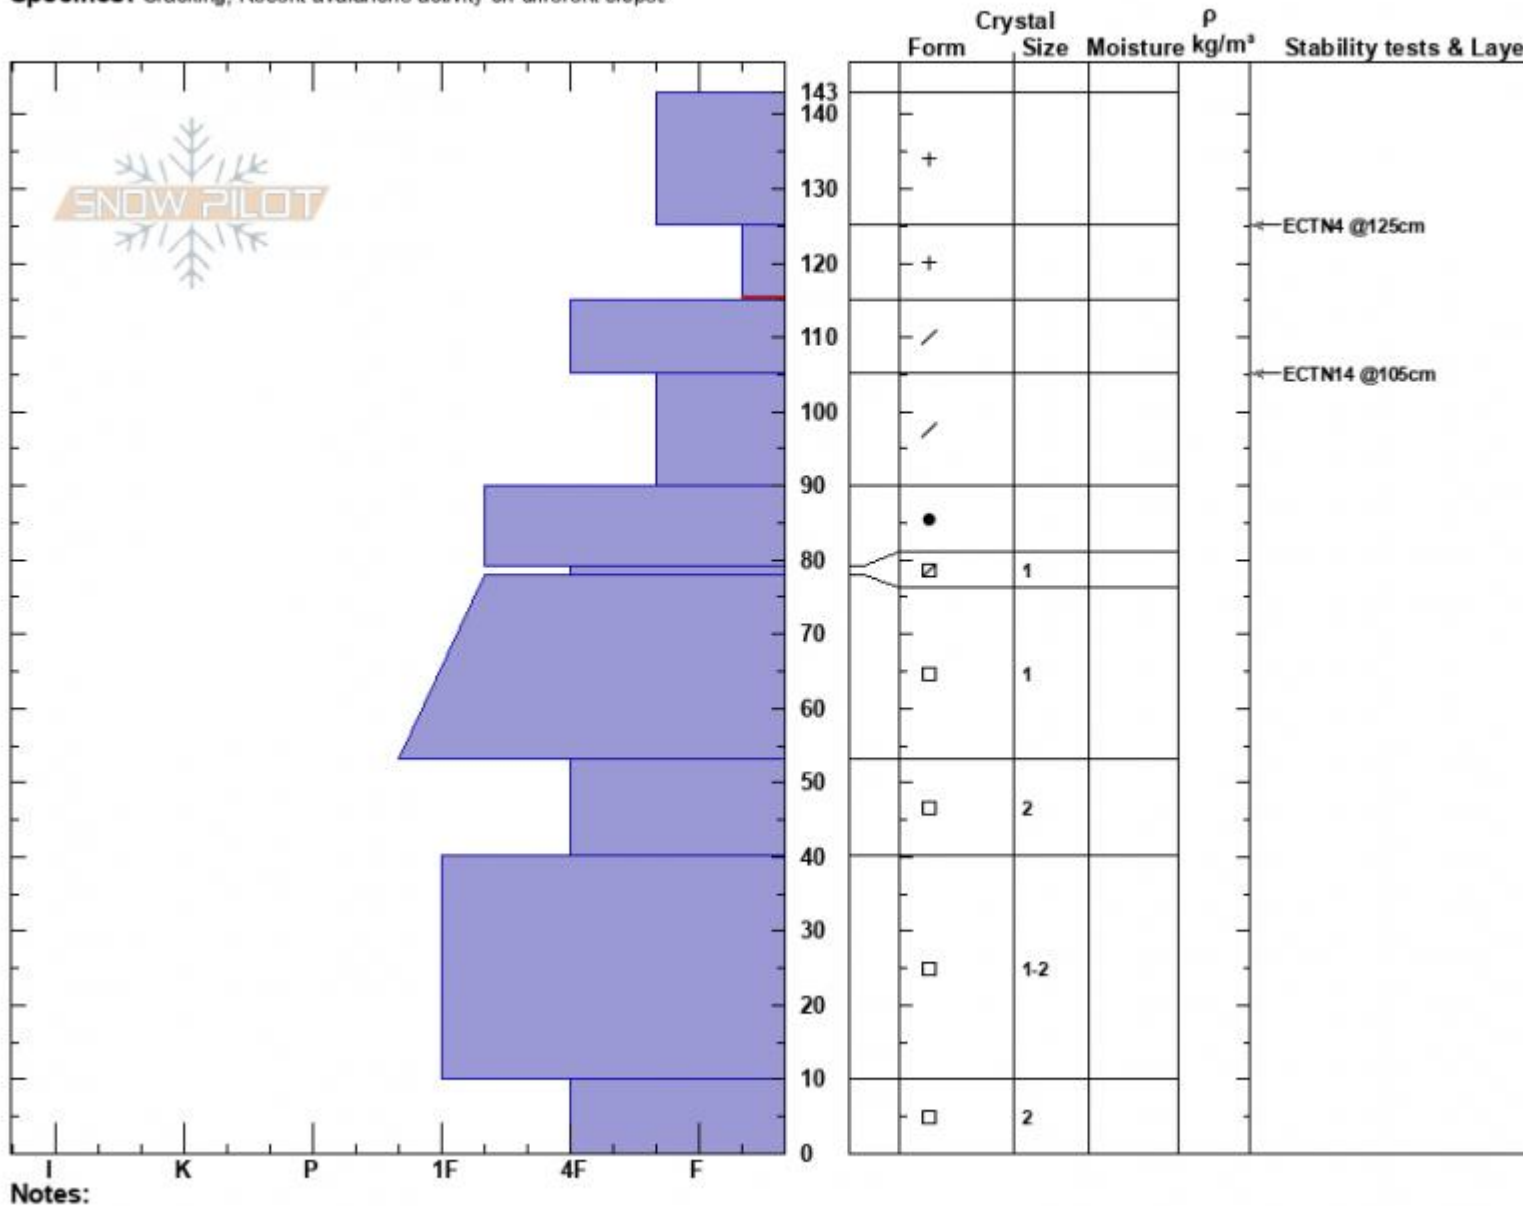

West Henderson  
 Cooke City  
 MT  
 Elevation: 9328 ft  
 Aspect: 220°  
 Specifics: Cracking; Recent avalanche activity on different slopes

Dave Zinn  
 12/21/2022 - 9:15am  
 Co-ord: 45.04193N, -109.94346W  
 Slope Angle: 25°  
 Wind Loading:

Stability: Poor  
 Air Temperature: -15°C  
 Sky Cover: OVC  
 Precipitation: NO  
 Wind: W Light Breeze

HS:143  
 PF:90  
 PS: 30  
 Layer Notes: 125-115cm:Problematic layer

Advisory Region  
 Cooke City  
 Longitude  
 -109.95W  
 Latitude  
 45.05N  
 Cooke City, 2022-12-21