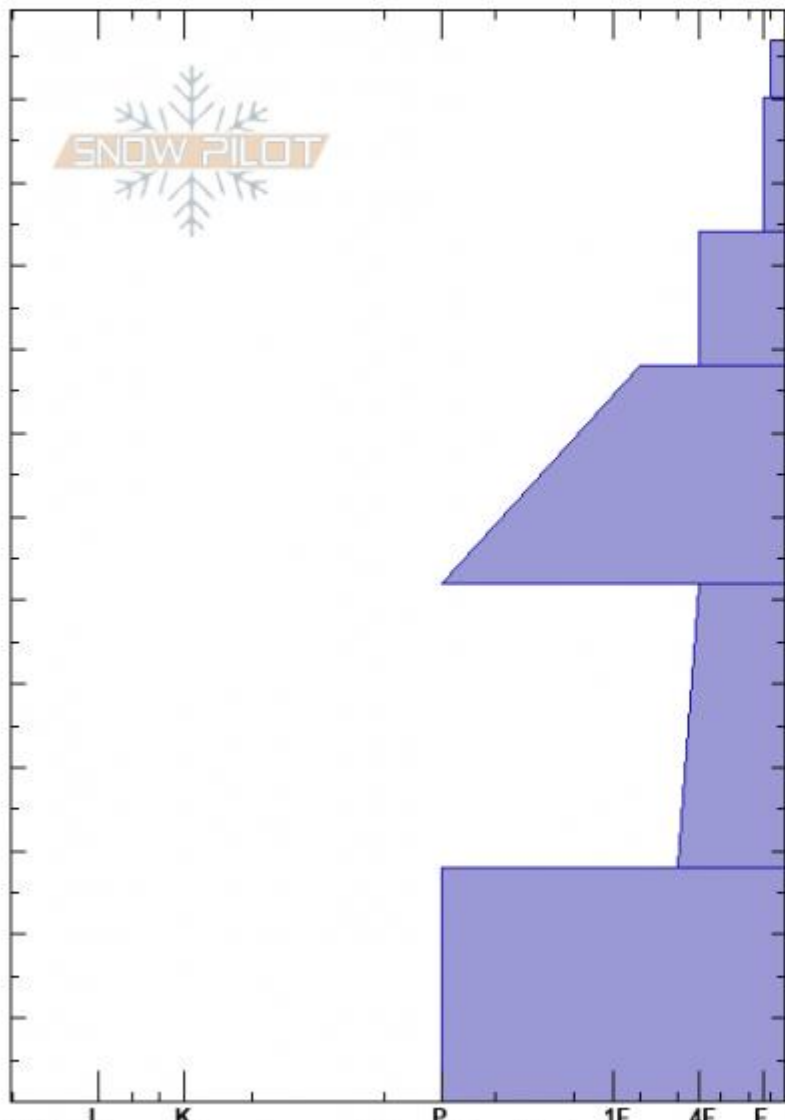

Wilderness Boundary
 Madison Range-S
 MT
 Elevation: 8770 ft
 Aspect: 217°
 Specifics:

Alex Haddad
 12/23/2022 - 12:47pm
 Co-ord: 44.97667N, -111.35940W
 Slope Angle: 29°
 Wind Loading: no

Stability:
 Air Temperature: -16.7°C
 Sky Cover: OVC
 Precipitation: S1
 Wind: SW Light Breeze

HS:127
 PF:80

Layer Notes:

Crystal Form	Crystal Size	Moisture	ρ kg/m ³	Stability tests & Layer
+				
/ (□)				
□	1			
□	1			
□	1-2			
□	1-2			

Notes: Areas nearby were more wind loaded than this slope.

Advisory Region
 Southern Madison
 Longitude
 -111.31W
 Latitude
 44.96N
 Southern Madison, 2022-12-23