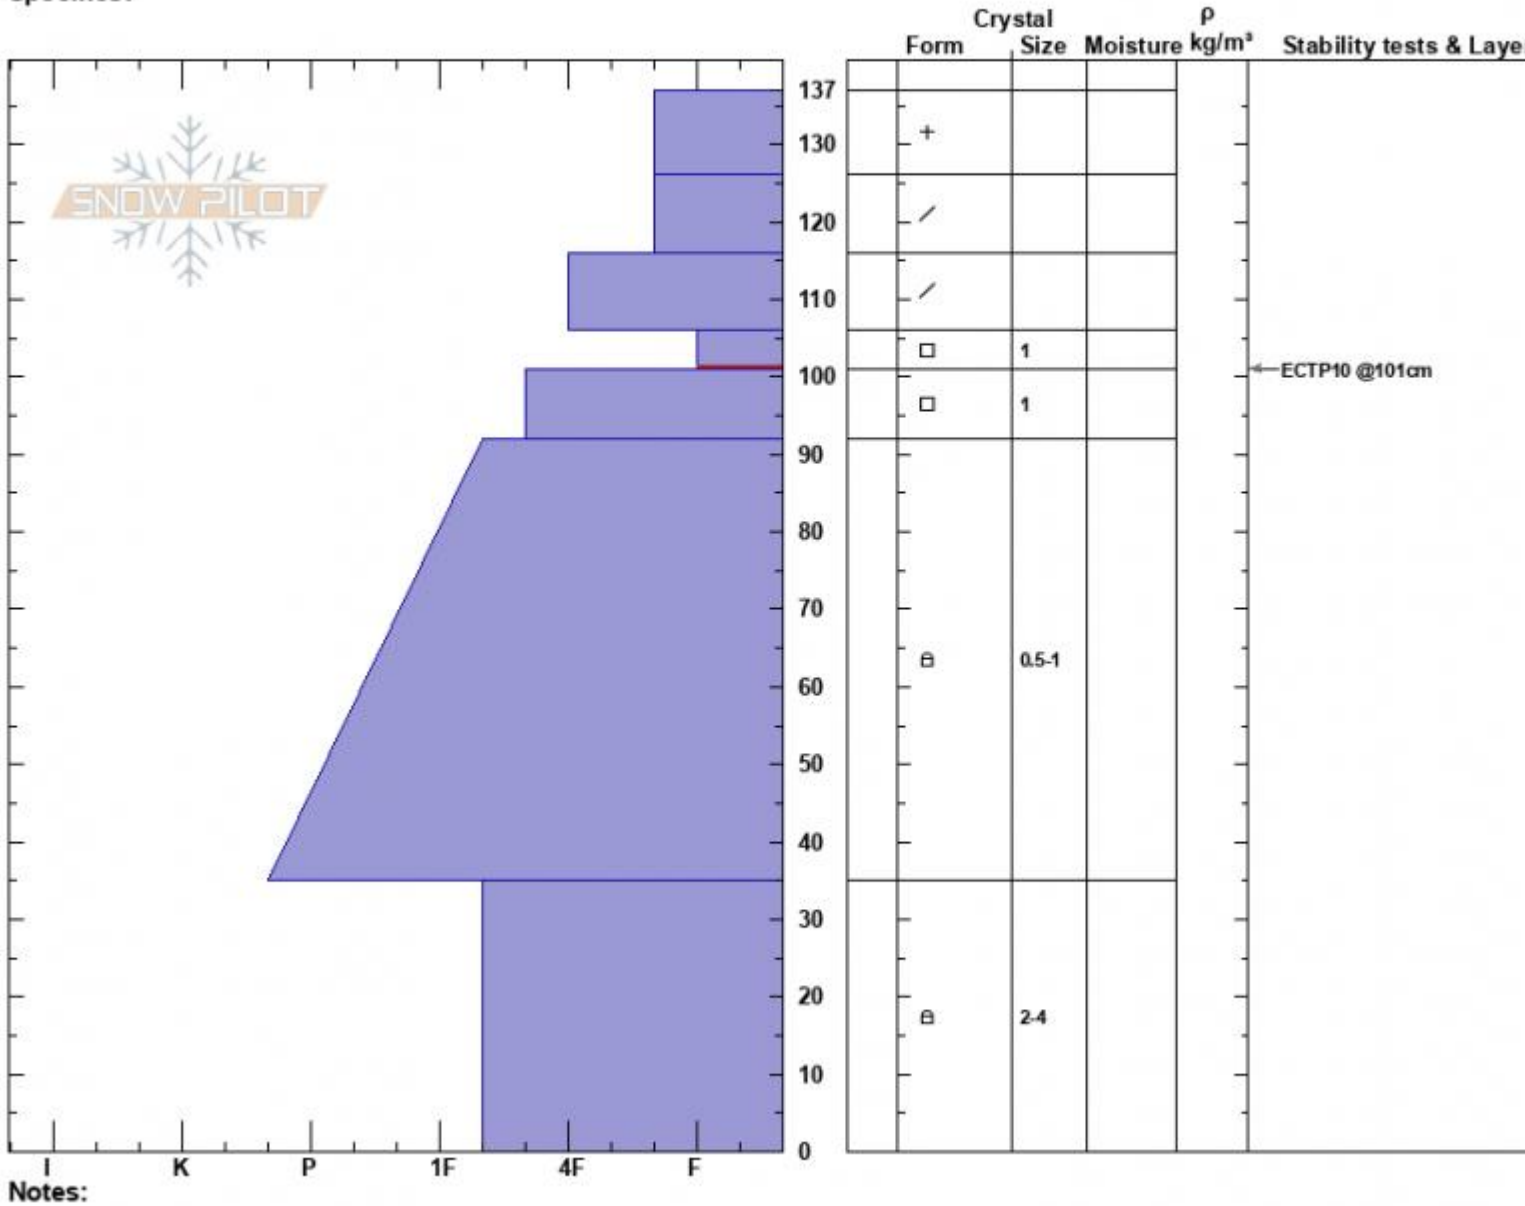

Ski Hill
 Lionhead Range
 MT
 Elevation: 8600 ft
 Aspect: 80°
 Specifics:

Doug Chabot-Admin
 12/24/2022 - 11:15am
 Co-ord: 44.70298N, -111.29786W
 Slope Angle: 27°
 Wind Loading: no

Stability: Fair
 Air Temperature:
 Sky Cover: OVC
 Precipitation: NO
 Wind: Calm

HS:137 **Layer Notes:**
 106-101cm: Problematic layer

Advisory Region
 Lionhead Range
 Longitude
 -111.29W
 Latitude
 44.70N
 Lionhead Range, 2022-12-24