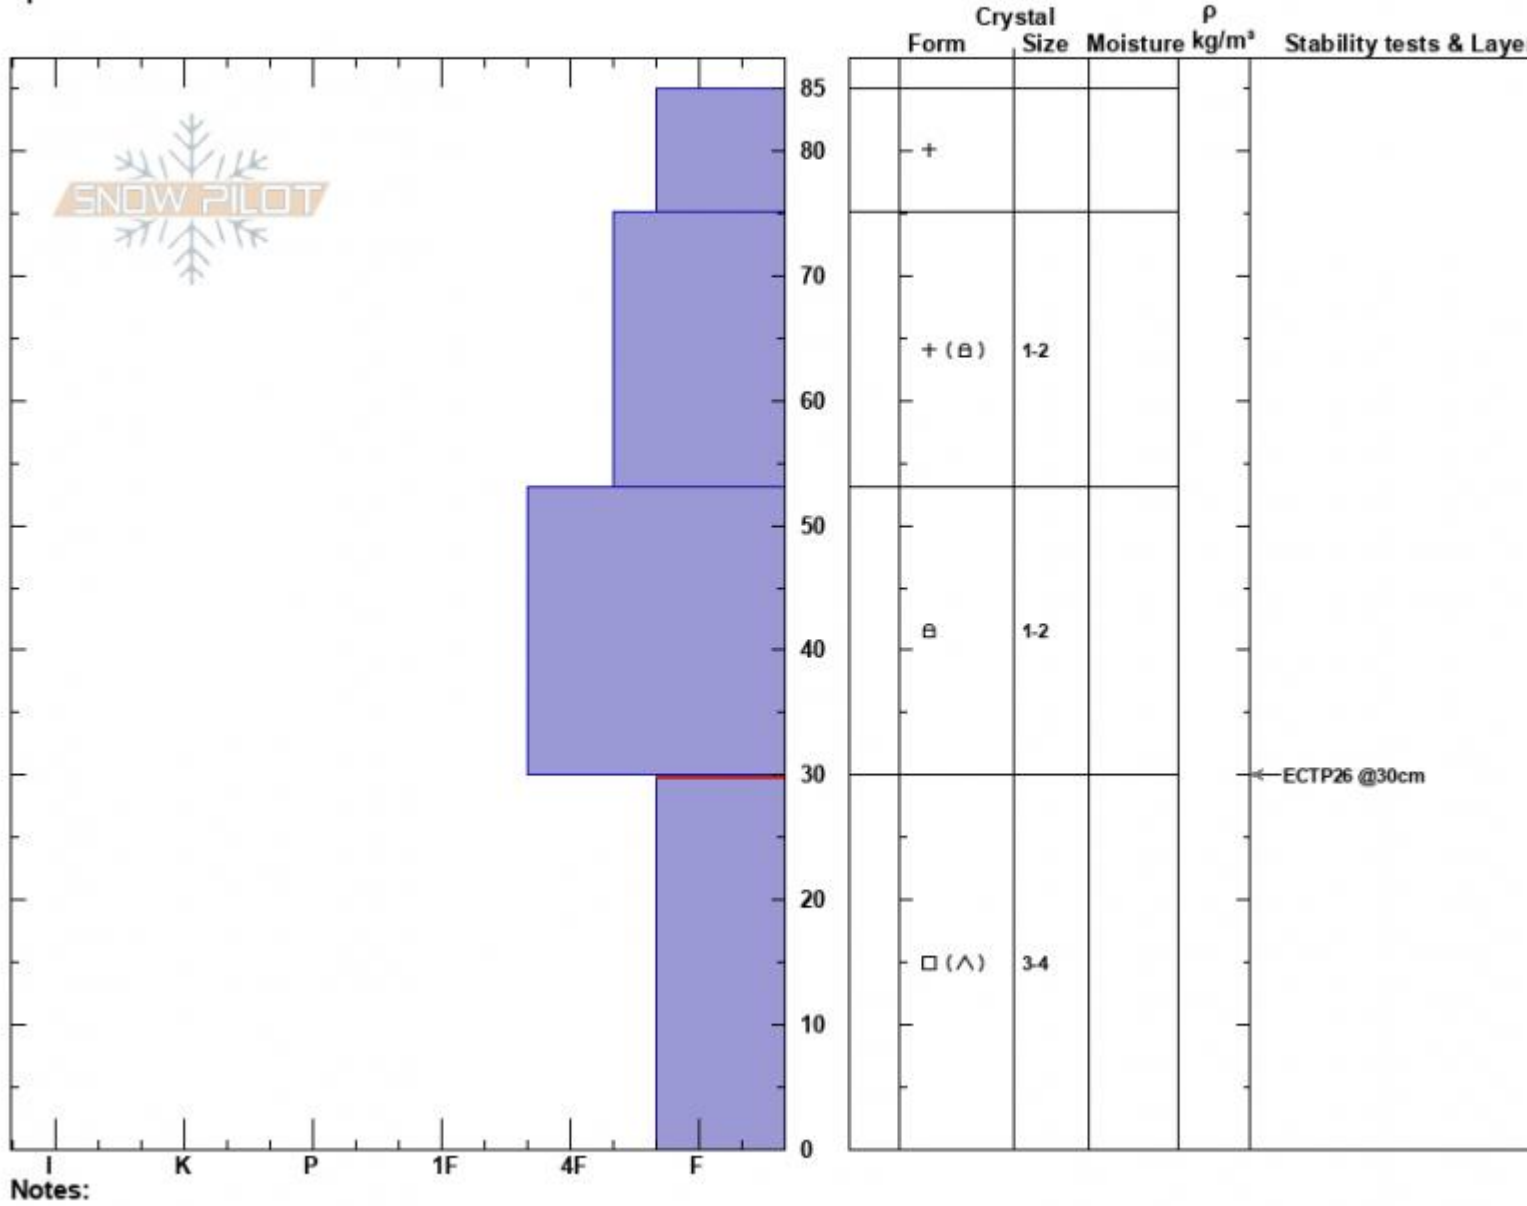

Above Hebgen Lake
 Henry Mtns
 MT
 Elevation: 9000 ft
 Aspect: 200°
 Specifics:

Doug Chabot-Admin
 12/20/2022 - 12:15pm
 Co-ord: 44.83803N, -111.34129W
 Slope Angle: 25°
 Wind Loading: no

Stability: Fair
 Air Temperature:
 Sky Cover: OVC
 Precipitation: NO
 Wind: S Moderate

HS:85
 Layer Notes:
 30-0cm: Problematic layer

Advisory Region
 Lionhead Range
 Longitude
 -111.34W
 Latitude
 44.84N
 Lionhead Range, 2022-12-25