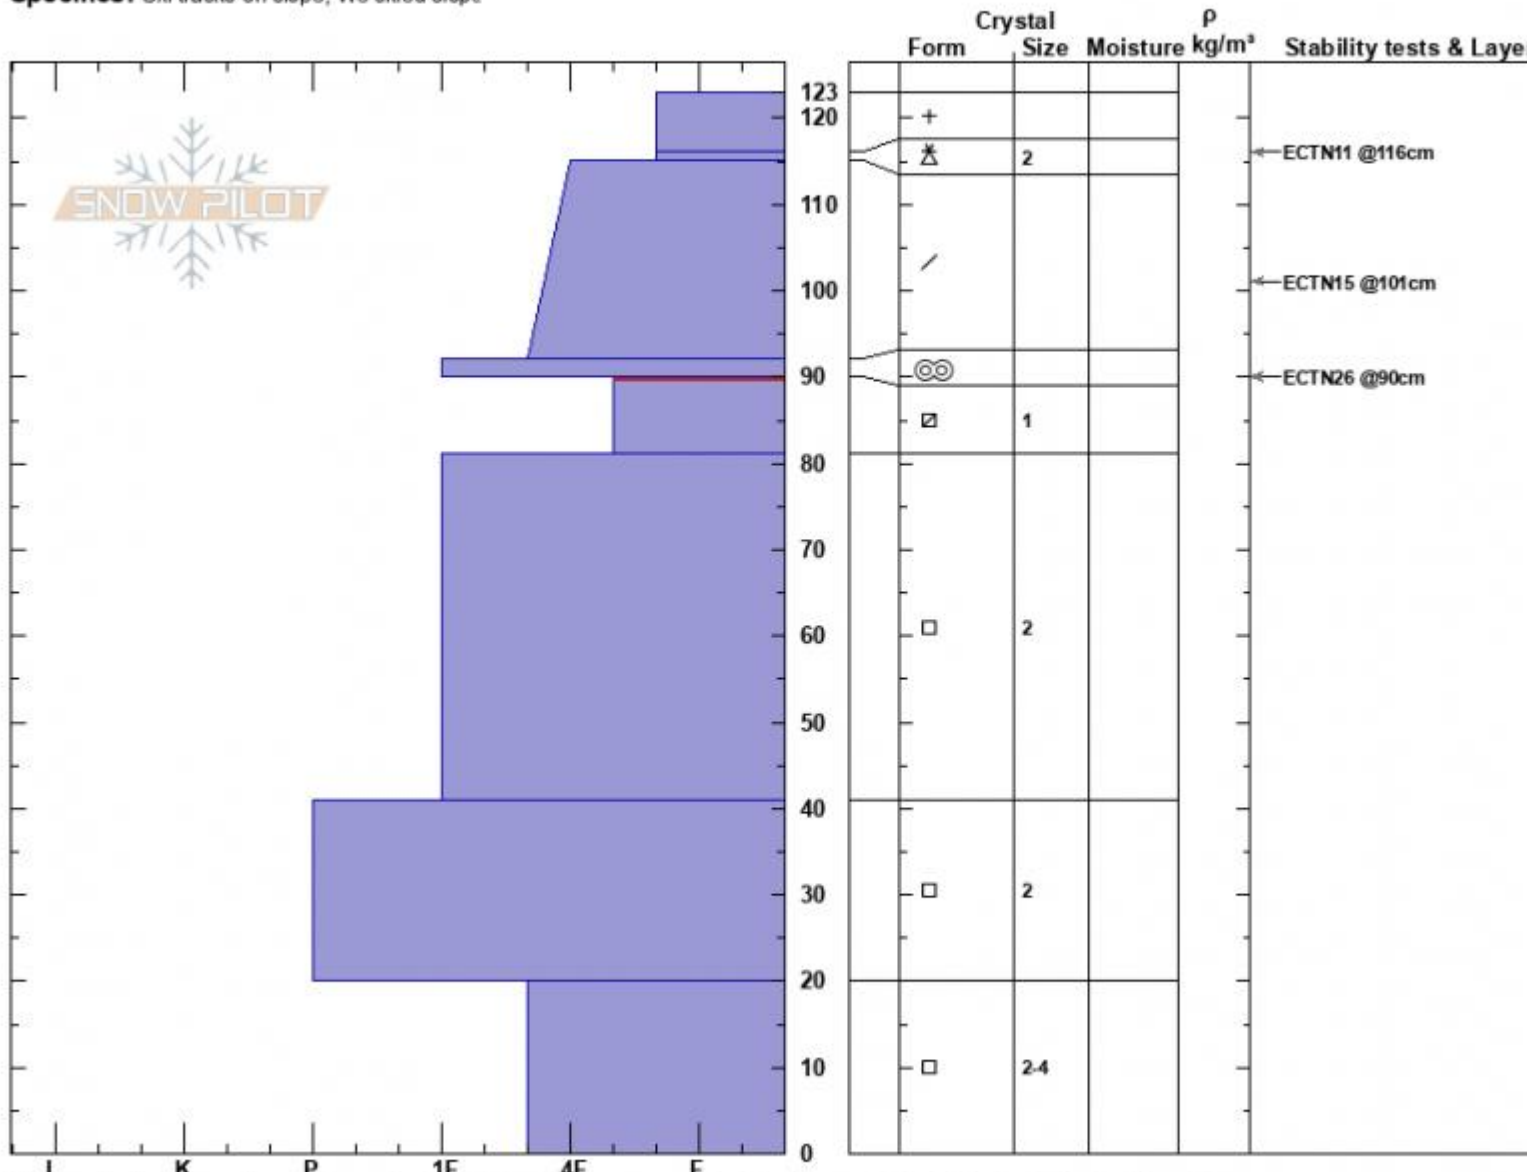

Blackmore SE Face
 Gallatin Range-N
 MT
 Elevation: 9596 ft
 Aspect: 120°
 Specifics: Ski tracks on slope; We skied slope

Dave Zinn
 12/26/2022 - 12:00pm
 Co-ord: 45.44712N, -111.00038W
 Slope Angle: 31°
 Wind Loading: no

Stability: Fair
 Air Temperature: 0°C
 Sky Cover: FEW
 Precipitation: NO
 Wind: S Moderate

HS:123 **Layer Notes:**
 90-81cm: Problematic layer

Notes: Another group dug nearby and got an ECTP20 on the near-surface facet layer at 90cm (about a foot below the surface).

Advisory Region
 Northern Gallatin
 Longitude
 -111.00W
 Latitude
 45.44N
 Northern Gallatin, 2022-12-26