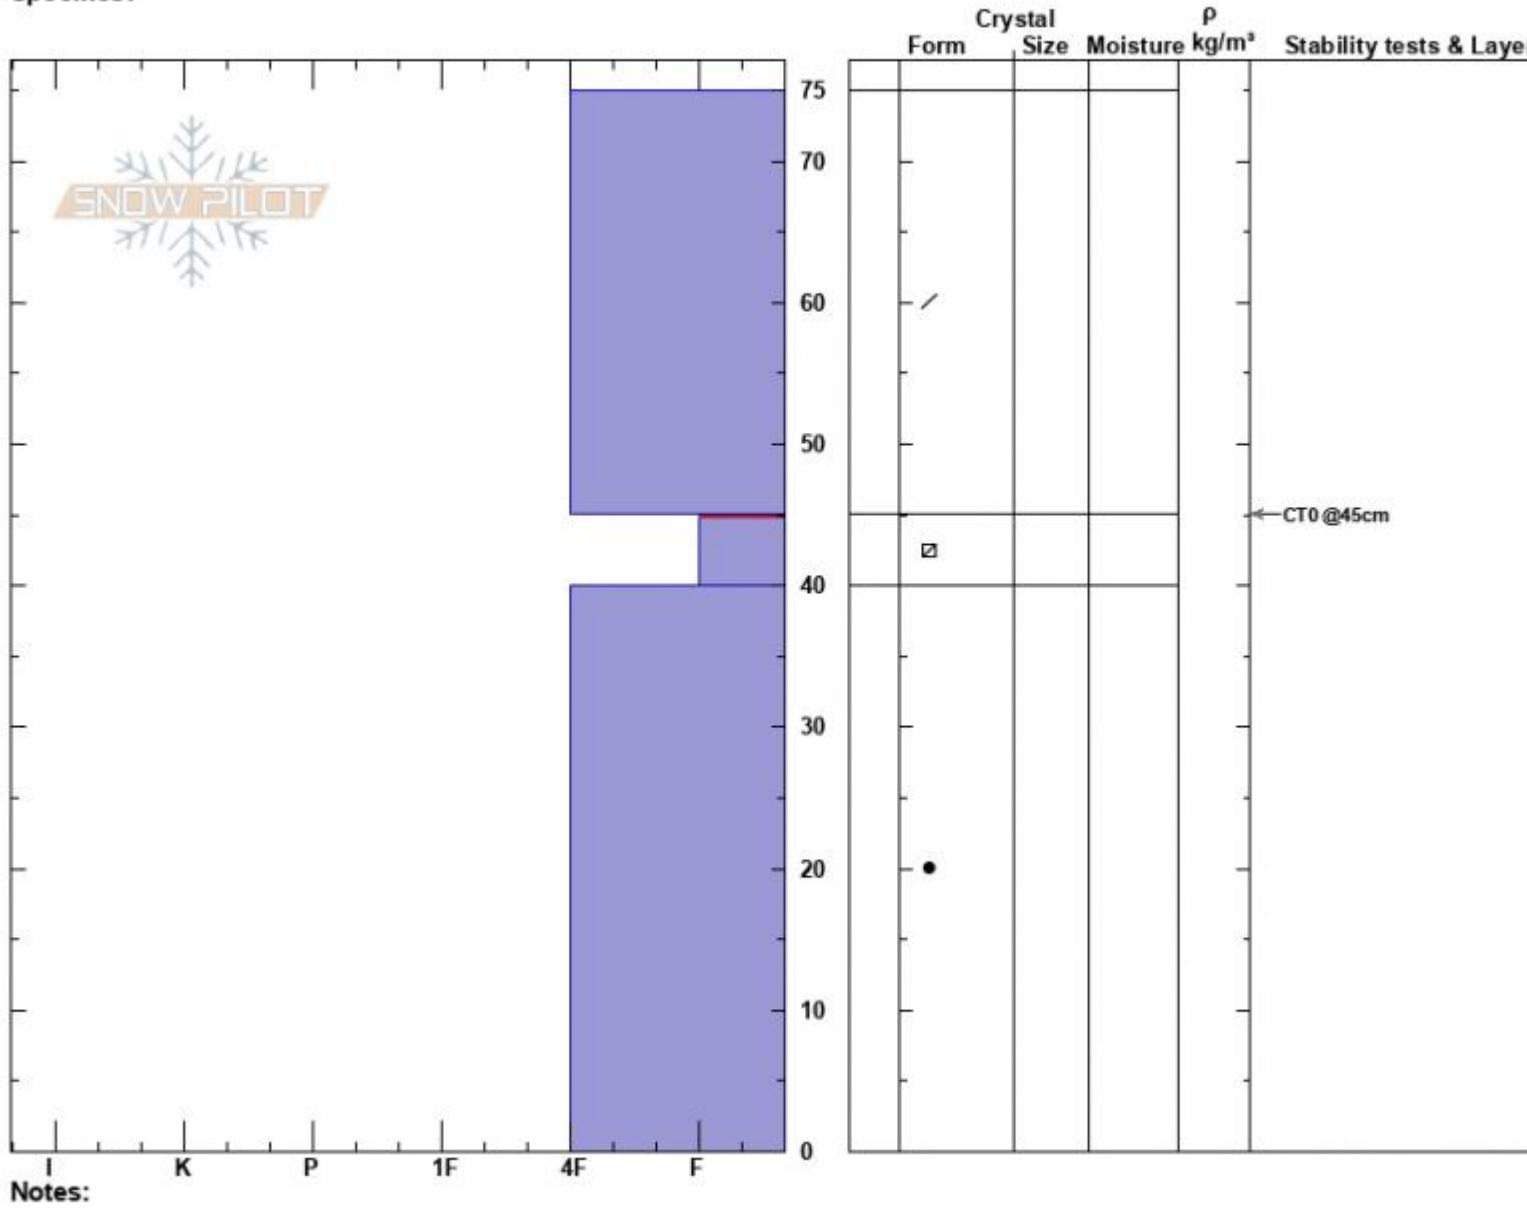

Bacon Rind Low South  
 Madison Range-S  
 MT  
 Elevation: 7672 ft  
 Aspect: 160°  
 Specifics:

Dave Zinn  
 12/27/2022 - 10:00am  
 Co-ord: 44.96794N, -111.08649W  
 Slope Angle: 33°  
 Wind Loading: no

Stability: Poor  
 Air Temperature:  
 Sky Cover: OVC  
 Precipitation: S1  
 Wind: S Moderate

HS:75  
 PF:75  
 Layer Notes:  
 45-40cm: Problematic layer

Advisory Region  
 Southern Madison  
 Longitude  
 -111.10W  
 Latitude  
 44.96N  
 Southern Madison, 2022-12-27