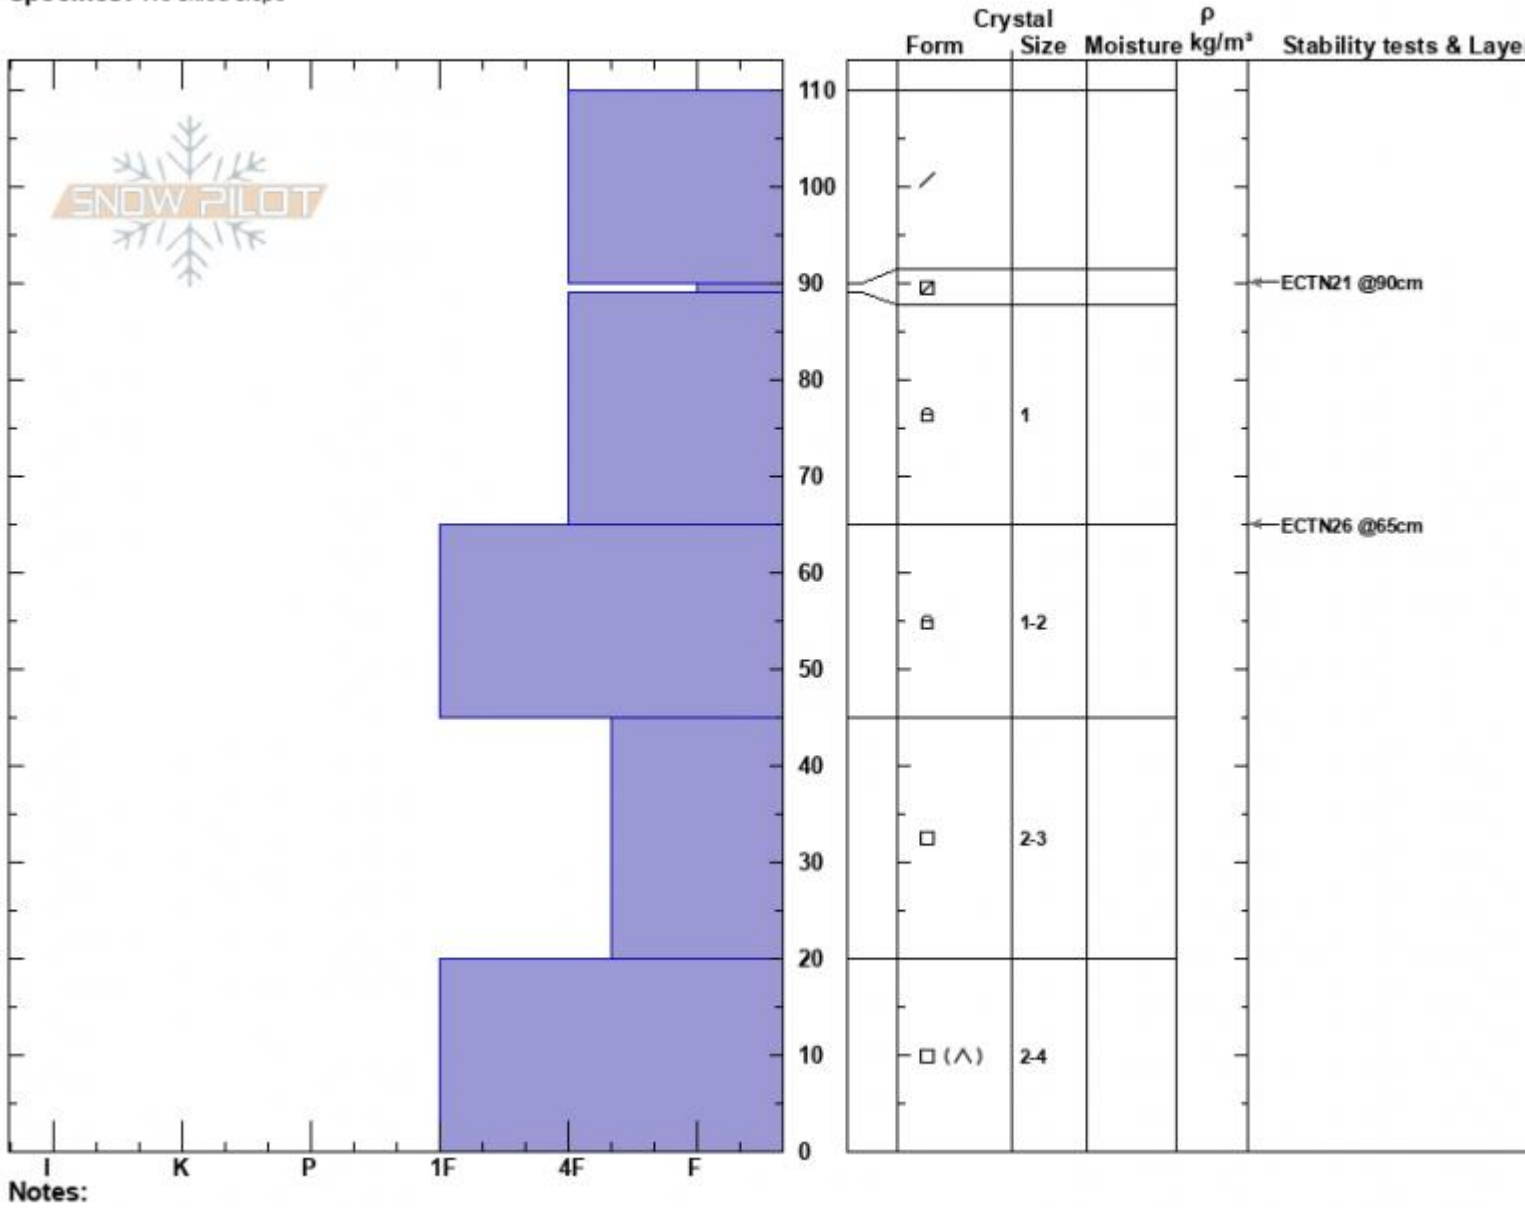

**Skillet**  
 Madison Range-S  
 MT  
**Elevation:** 8733 ft  
**Aspect:** 115°  
**Specifics:** We skied slope

**Dave Zinn**  
 12/27/2022 - 12:00pm  
**Co-ord:** 44.96824N, -111.09643W  
**Slope Angle:** 27°  
**Wind Loading:** no

**Stability:** Fair  
**Air Temperature:**  
**Sky Cover:** OVC  
**Precipitation:** S-1  
**Wind:** S Moderate

**HS:**110 **Layer Notes:**  
**PF:**100 90-89cm:Problematic layer

Advisory Region  
 Southern Madison  
 Longitude  
 -111.10W  
 Latitude  
 44.96N  
 Southern Madison, 2022-12-27