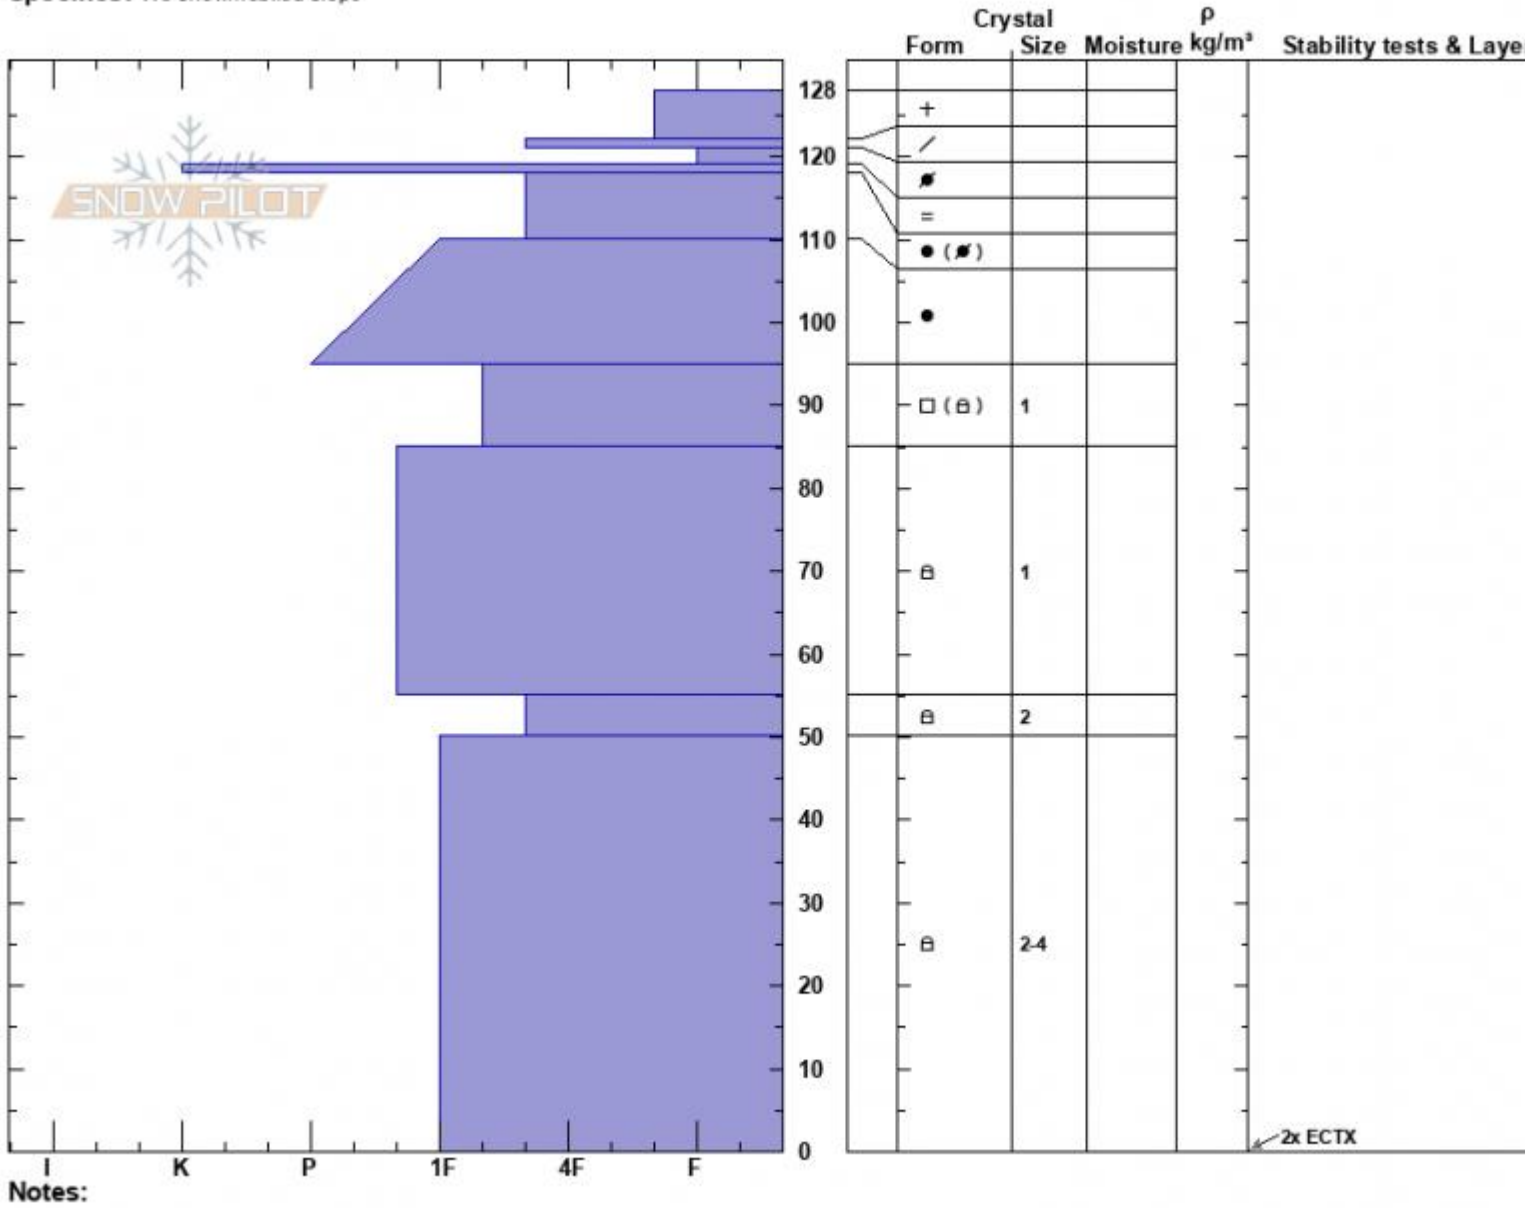

1st Yellow Mule  
 Madison Range-N  
 MT  
 Elevation: 9485 ft  
 Aspect: 27°  
 Specifics: We snowmobiled slope

Alex Marienthal  
 12/26/2022 - 11:00am  
 Co-ord: 45.17512N, -111.38662W  
 Slope Angle: 17°  
 Wind Loading: previous

Stability: Fair  
 Air Temperature:  
 Sky Cover: BKN  
 Precipitation: NO  
 Wind: Calm

HS:128 Layer Notes:  
 55-50cm: Problematic layer

Advisory Region  
 Northern Madison  
 Longitude  
 -111.38W  
 Latitude  
 45.17N  
 Northern Madison, 2022-12-26