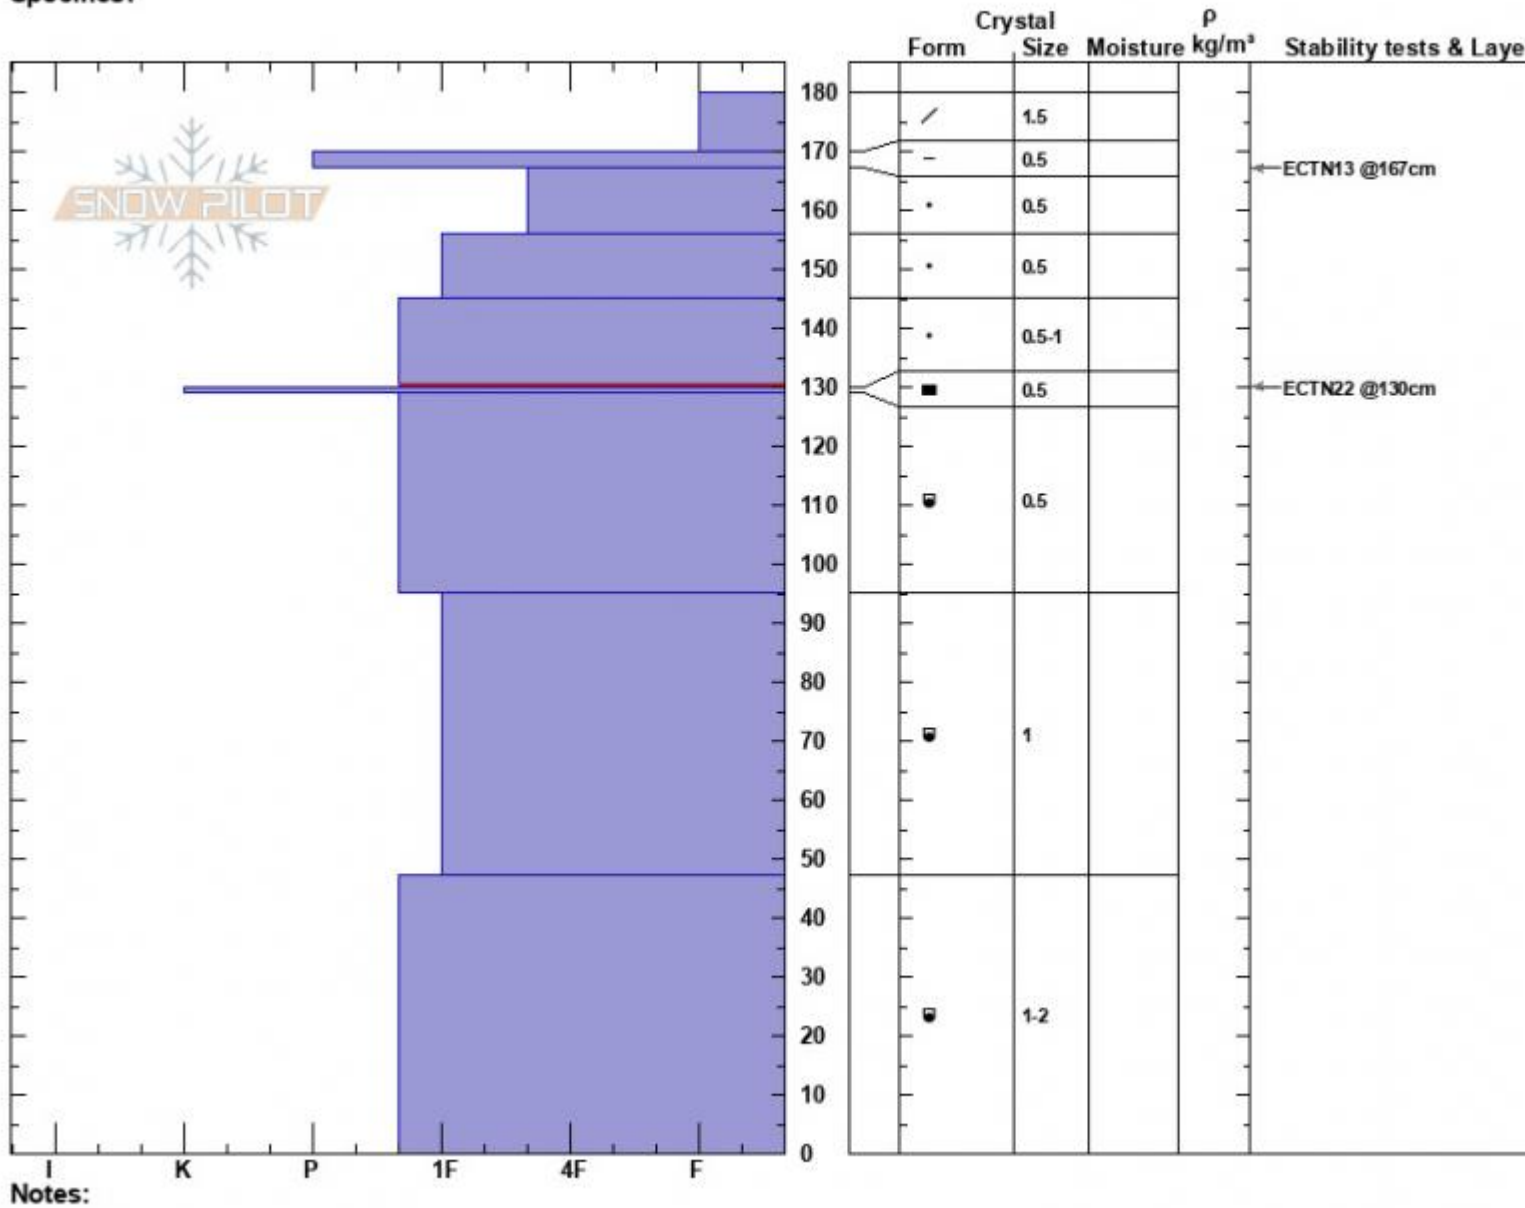

Blackmore Lake
 Gallatin Range-N
 MT
 Elevation: 2626 m
 Aspect: NE
 Specifics:

Erich Schreier
 12/31/2022 - 1:30pm
 Co-ord: 45.46733N, -110.99837W
 Slope Angle: 30°
 Wind Loading: previous

Stability:
 Air Temperature: -2°C
 Sky Cover: SCT
 Precipitation: NO
 Wind:

HS:180 **Layer Notes:**
 145-130cm: Problematic layer

Advisory Region
 Northern Gallatin
 Longitude
 -111.00W
 Latitude
 45.44N
 Northern Gallatin, 2022-12-31