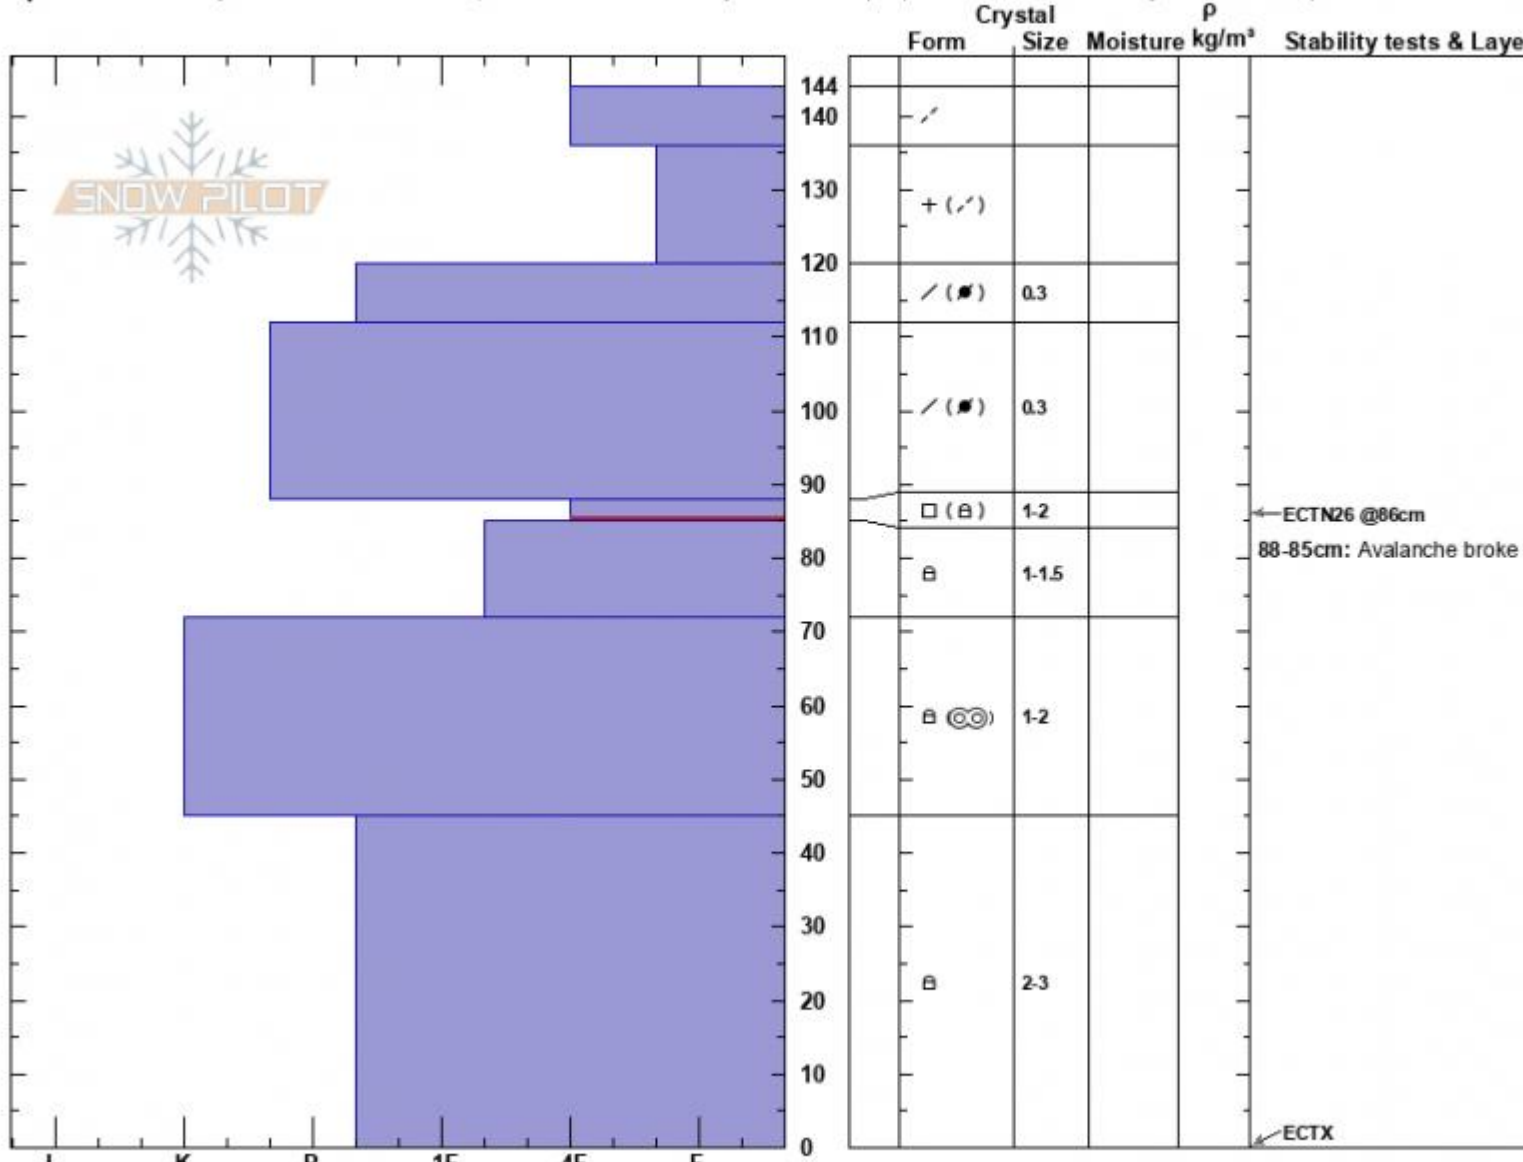

Crown Butte Fatality  
 Cooke City  
 MT  
 Elevation: 9889 ft  
 Aspect: 120°

Alex Marienthal  
 01/01/2023 - 10:45am  
 Co-ord: 45.05148N, -109.96152W  
 Slope Angle: 27°  
 Wind Loading: yes

Stability: Poor  
 Air Temperature:  
 Sky Cover: OVC  
 Precipitation: S-1  
 Wind: S Moderate

HS:144  
 PF:25  
 Layer Notes:  
 88-85cm: Avalanche broke here  
 88-85cm: Problematic layer

Specifics: Pit is adjacent to avalanche: crown; Recent avalanche activity on similar slopes; Recent avalanche activity on different slopes

Notes: Crown profile from HS-AMu-R4-D3-O, 1 rider caught, buried and killed on 12/31/22. Crown was average 2 feet deep and maximum 4 feet deep. 500' vertical feet. More info at: <https://www.mtavalanche.com/node/27422>

Advisory Region  
 Cooke City  
 Longitude  
 -109.96W  
 Latitude  
 45.05N

Avalanche Details: [Snowmobiler avalanche fatality on Crown Butte](#)  
 Cooke City, 2023-01-01