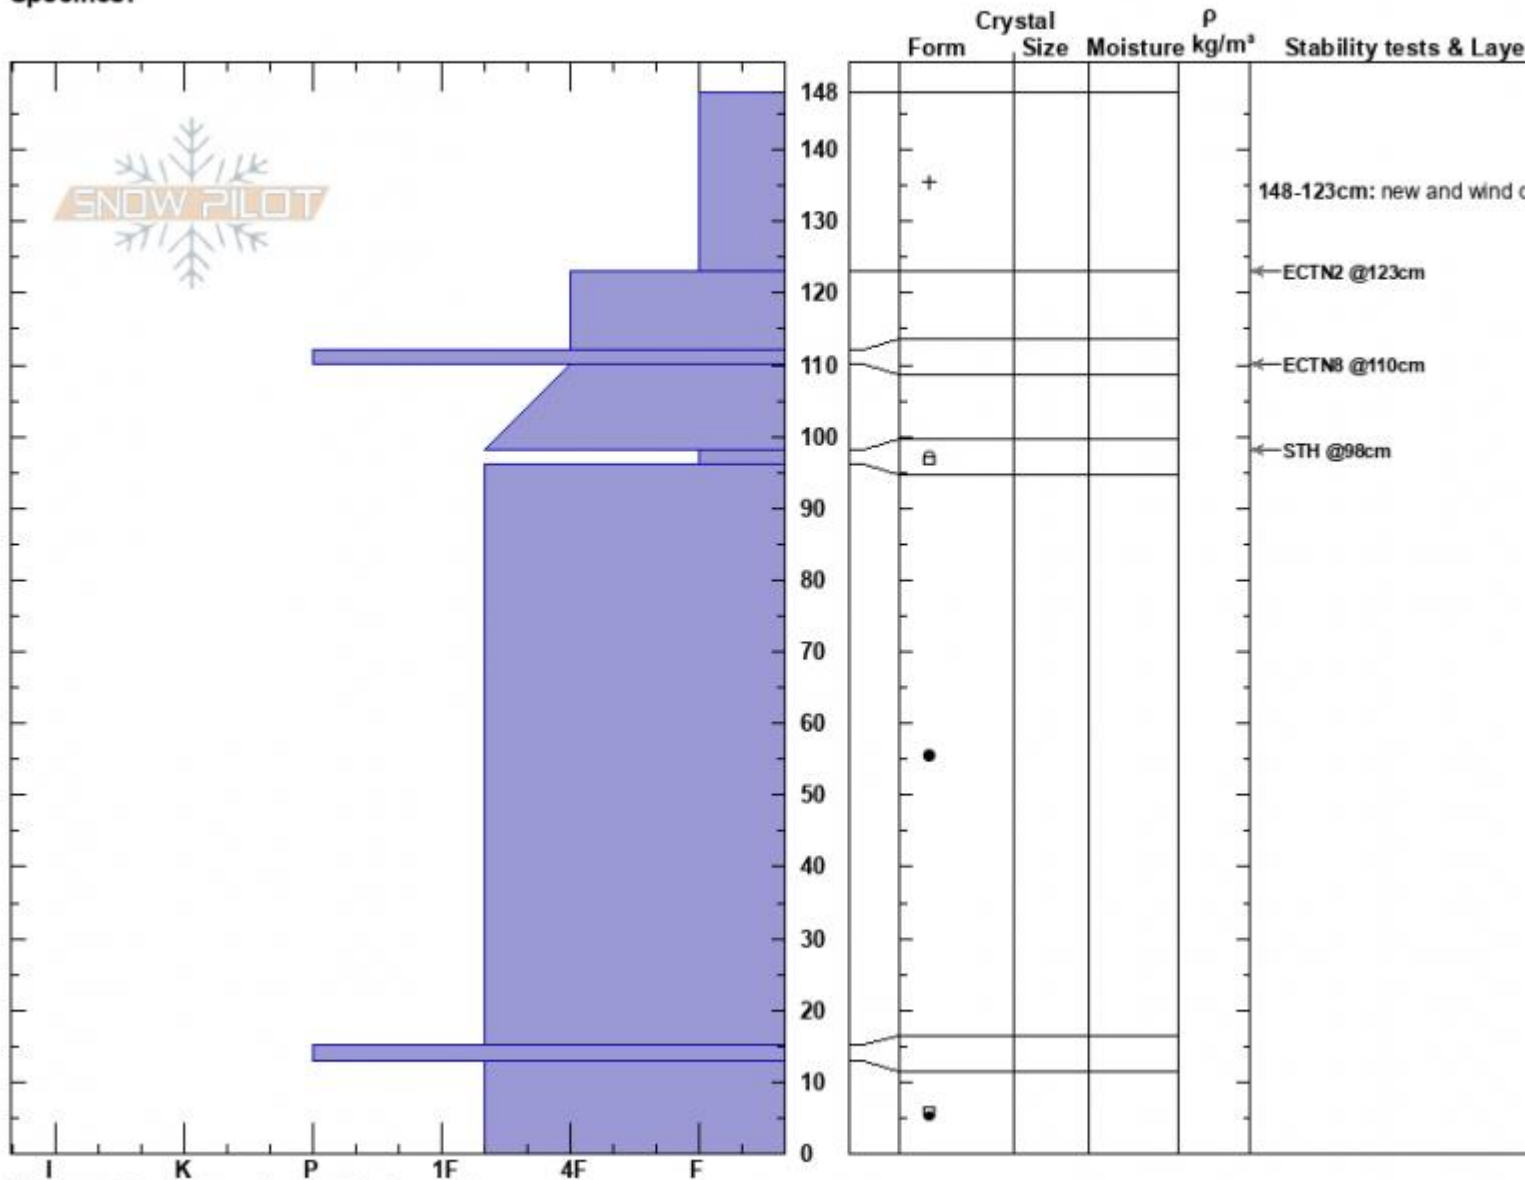

Middle Basin
 Madison Range-N
 MT
 Elevation: 9337 ft
 Aspect: E
 Specifics:

Elana Selinger
 12/31/2022 - 11:00am
 Co-ord: 45.33054N, -111.38279W
 Slope Angle: 30°
 Wind Loading: yes

Stability:
 Air Temperature:
 Sky Cover: OVC
 Precipitation: S-1
 Wind: Moderate

HS:148 **Layer Notes:**
 148-123cm: new and wind drifted
 98-96cm: Problematic layer

Notes: wind: calm to moderate with strong gusts

pretty confusing snowpack overall, but bottom half of the snowpack is trending toward stability (rounding grains)

Advisory Region
 Northern Madison
 Longitude
 -111.38W
 Latitude
 45.34N
 Northern Madison, 2023-01-02