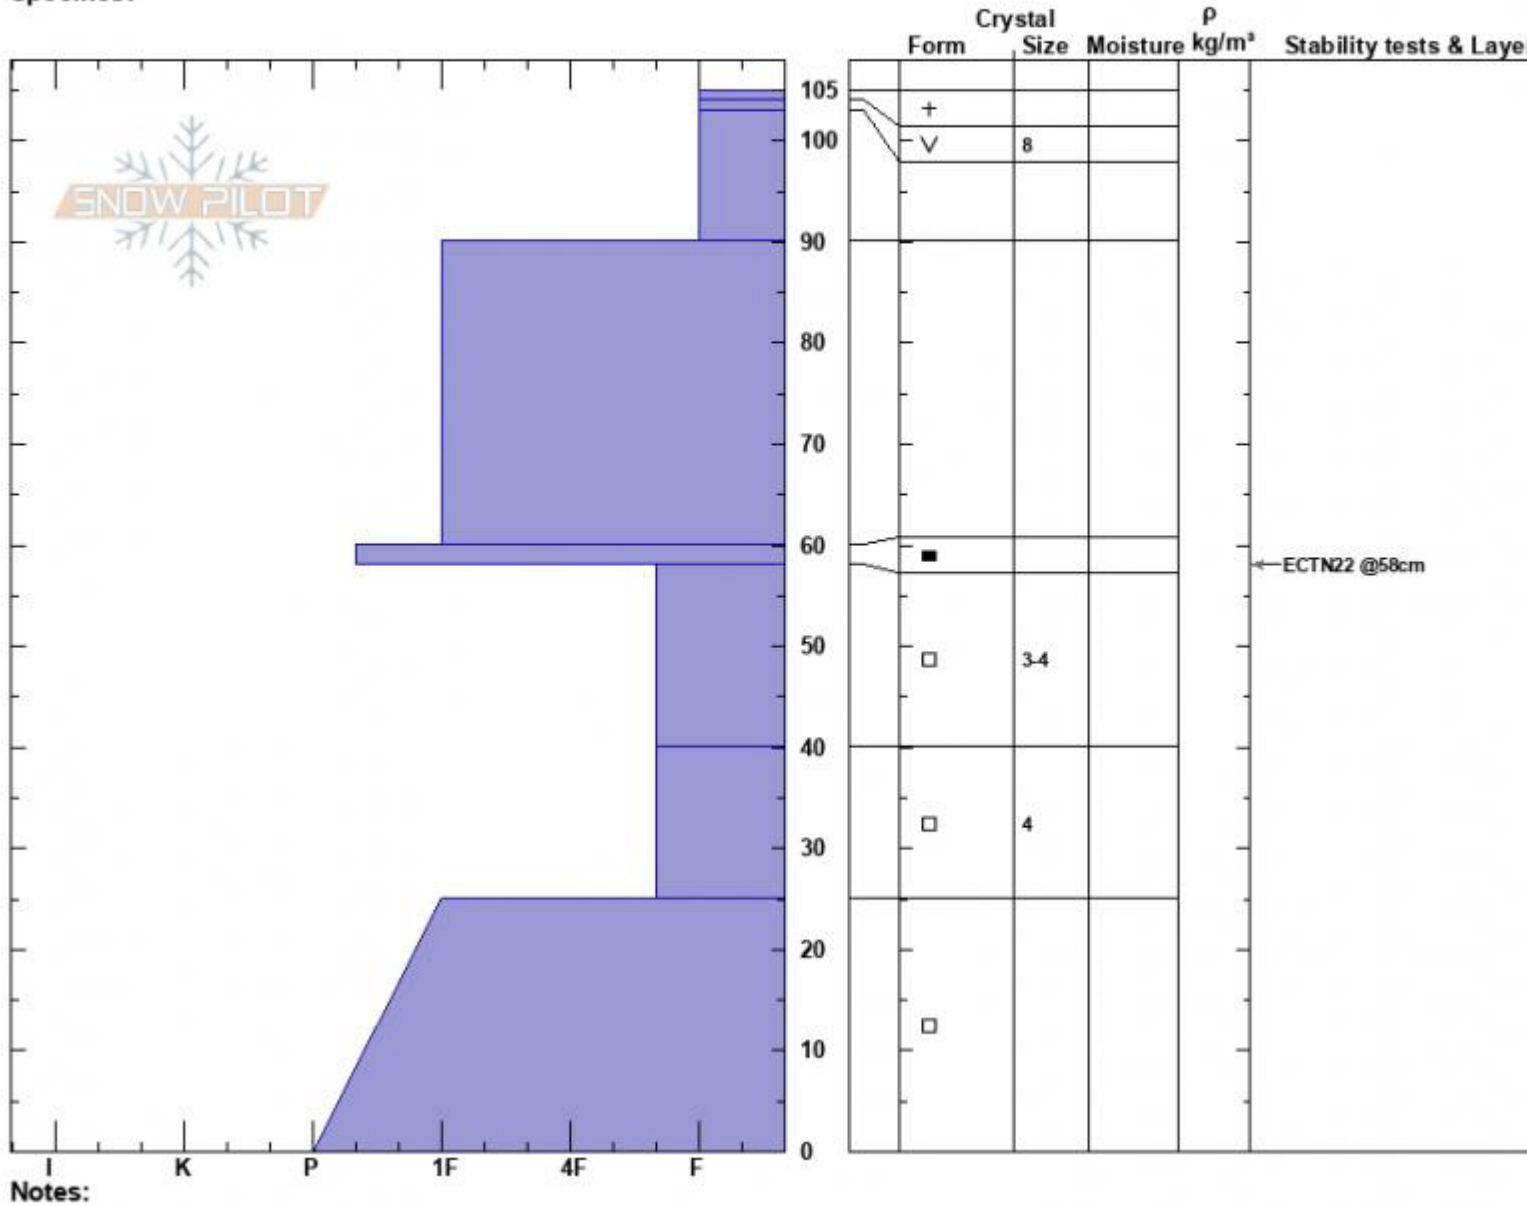

Tepee Basin Ridgeline
 Madison Range-S
 MT
 Elevation: 9500 ft
 Aspect: 200°
 Specifics:

Ian Hoyer
 01/04/2023 - 11:00am
 Co-ord: 44.91387N, -111.18686W
 Slope Angle: 25°
 Wind Loading: no

Stability: Fair
 Air Temperature:
 Sky Cover: CLR
 Precipitation: NO
 Wind: Calm

HS:105 Layer Notes:
 PF:60 58-40cm:Problematic layer

Advisory Region
 Southern Madison
 Longitude
 -111.19W
 Latitude
 44.90N
 Southern Madison, 2023-01-04