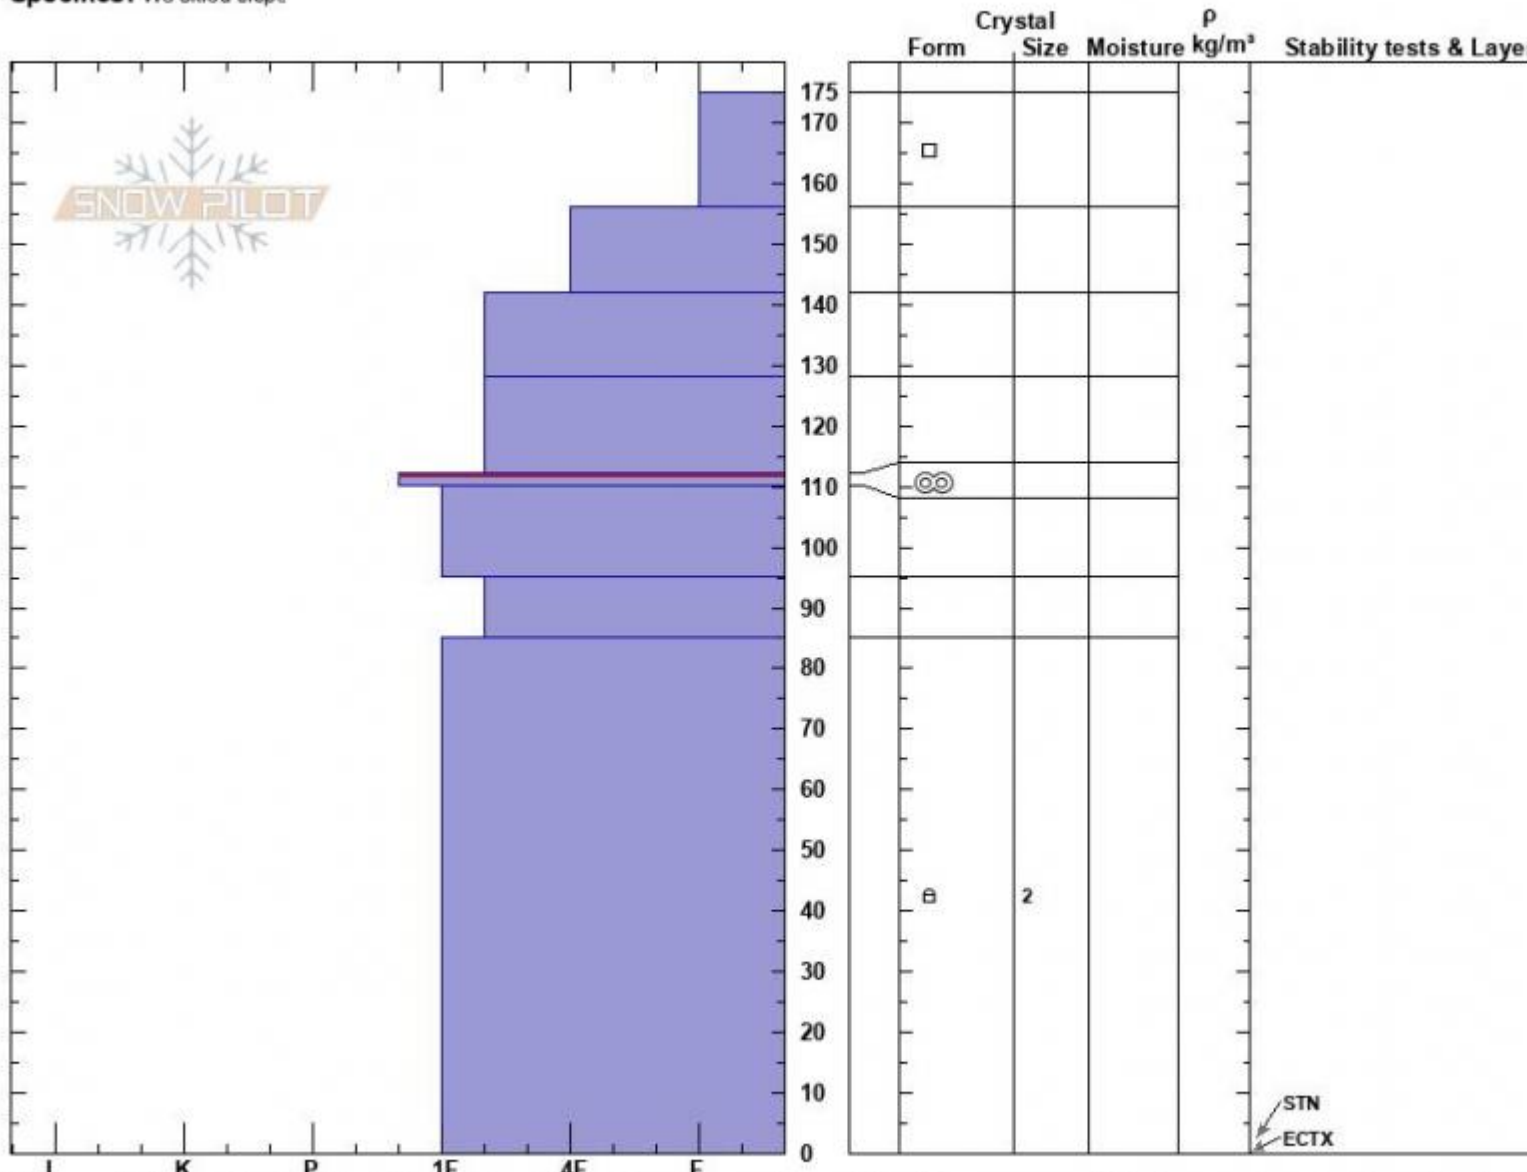

South of Cooke City  
 Absaroka Range  
 MT  
 Elevation: 9060 ft  
 Aspect: 320°  
 Specifics: We skied slope

Don Carroll  
 01/04/2023 - 12:00pm  
 Co-ord: 45.00700N, -109.99100W  
 Slope Angle: 30°  
 Wind Loading:

Stability: Very Good  
 Air Temperature: 14°F  
 Sky Cover: OVC  
 Precipitation: NO  
 Wind: Calm

HS:175  
 PF:40  
 PS:20  
 Layer Notes: 112-110cm:Problematic layer

Notes: submitted on behalf of Silver Gate Lodging; pit technicians Carroll and Logan; HS variable; snow consolidated to ground-unexpected result; white ba collapse/whumph; problem found at 9700 feet with new snow not bonded to old-turned around at that point

Advisory Region  
 Cooke City  
 Longitude  
 -109.94W  
 Latitude  
 45.02N  
 Cooke City, 2023-01-06