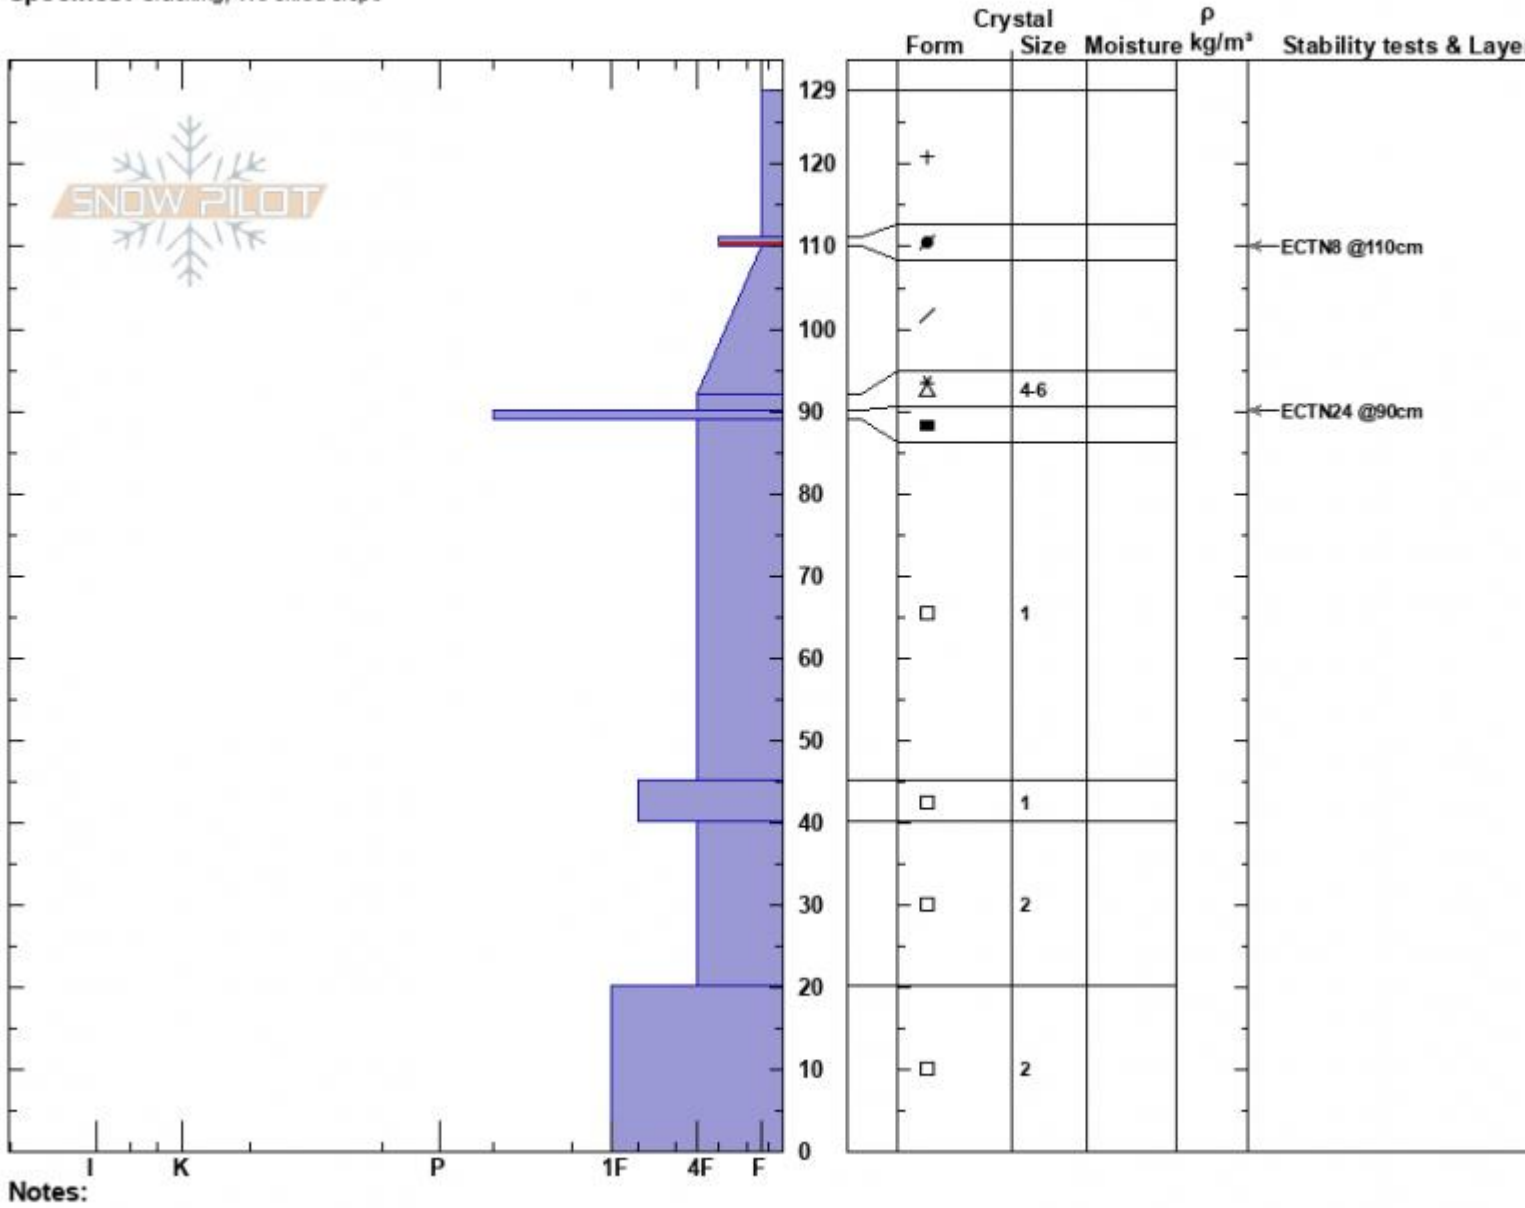

Throne
 Bridger Range
 MT
 Elevation: 8102 ft
 Aspect: 93°
 Specifics: Cracking; We skied slope

Alex Haddad
 01/06/2023 - 10:47am
 Co-ord: 45.88444N, -110.95030W
 Slope Angle: 29°
 Wind Loading: yes

Stability: Poor
 Air Temperature:
 Sky Cover: OVC
 Precipitation: S-1
 Wind: N Moderate

HS:129
 PF:55
 PS:30
 Layer Notes:
 111-110cm: Problematic layer

Advisory Region
 Bridger Range
 Longitude
 -110.95W
 Latitude
 45.88N
 Bridger Range, 2023-01-06