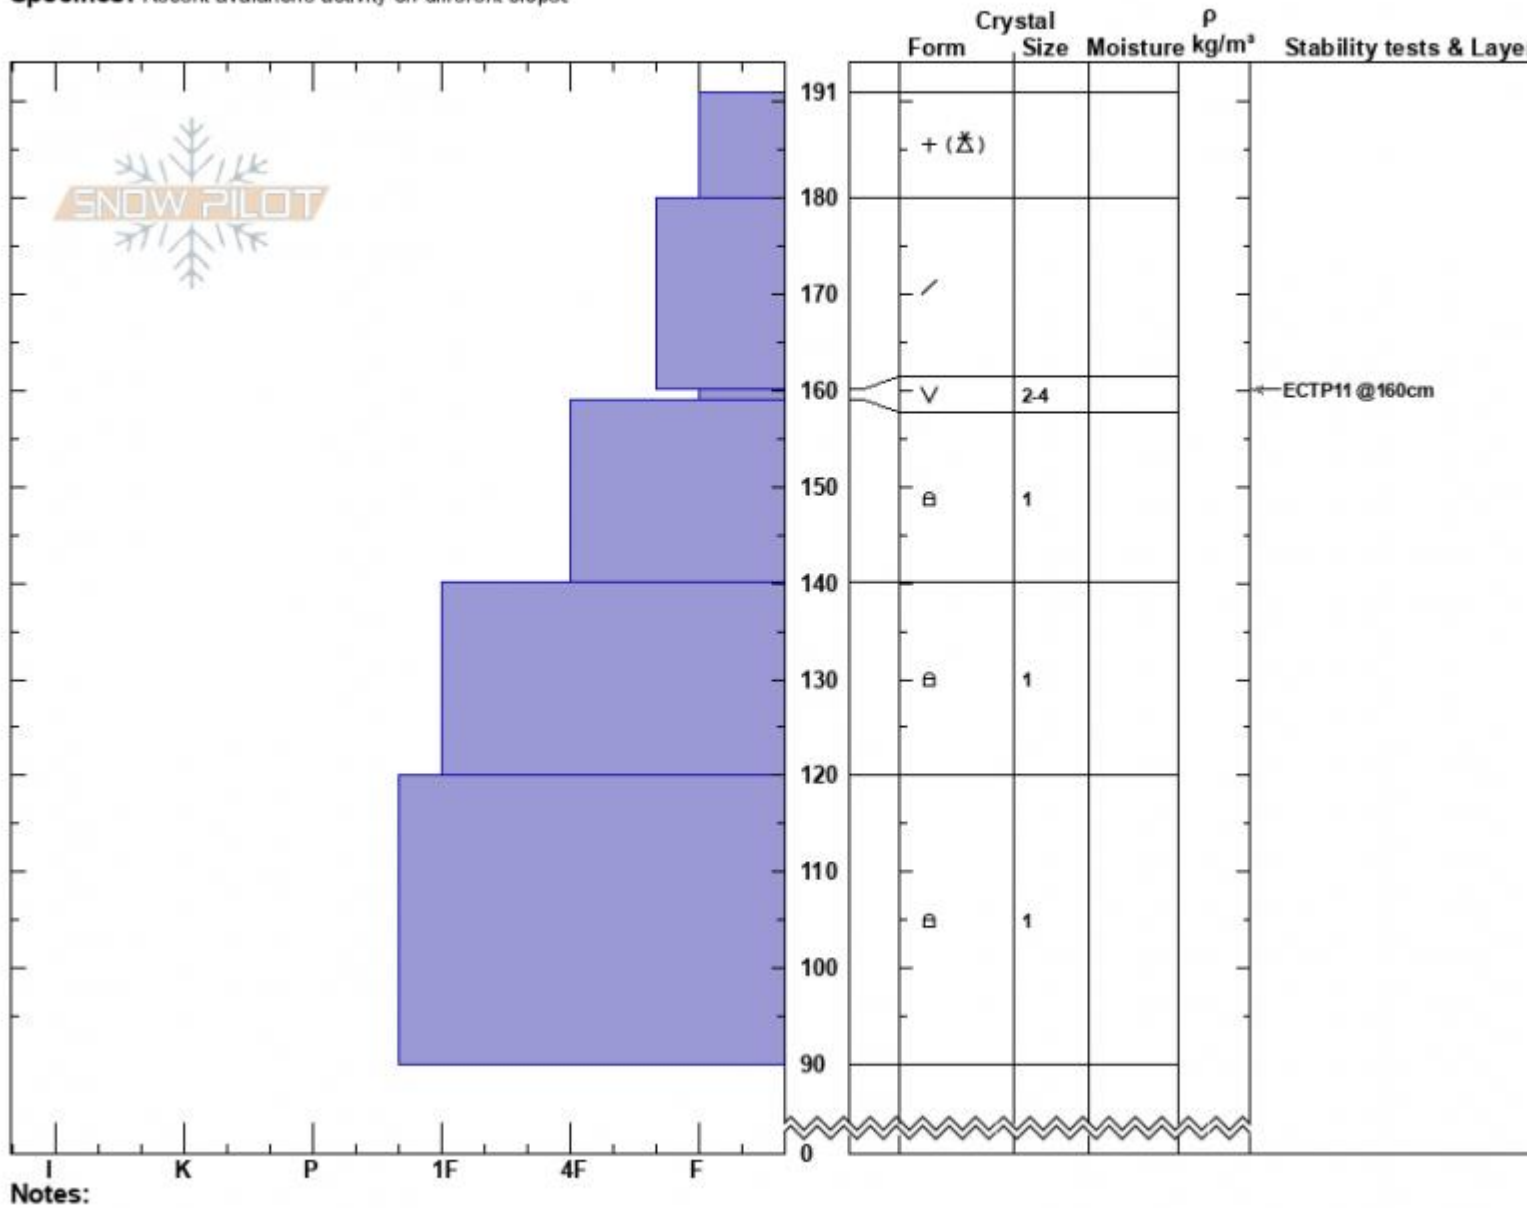

Almost Died  
 Cooke City  
 MT  
 Elevation: 9500 ft  
 Aspect: 85°  
 Specifics: Recent avalanche activity on different slopes

Ian Hoyer  
 01/10/2023 - 2:00pm  
 Co-ord: 45.04998N, -109.93106W  
 Slope Angle: 30°  
 Wind Loading: no

Stability: Fair  
 Air Temperature:  
 Sky Cover: SCT  
 Precipitation: NO  
 Wind: Calm

HS:191 Layer Notes:  
 PF:45 160-159cm:Problematic layer

Advisory Region  
 Cooke City  
 Longitude  
 -109.95W  
 Latitude  
 45.06N  
 Cooke City, 2023-01-10