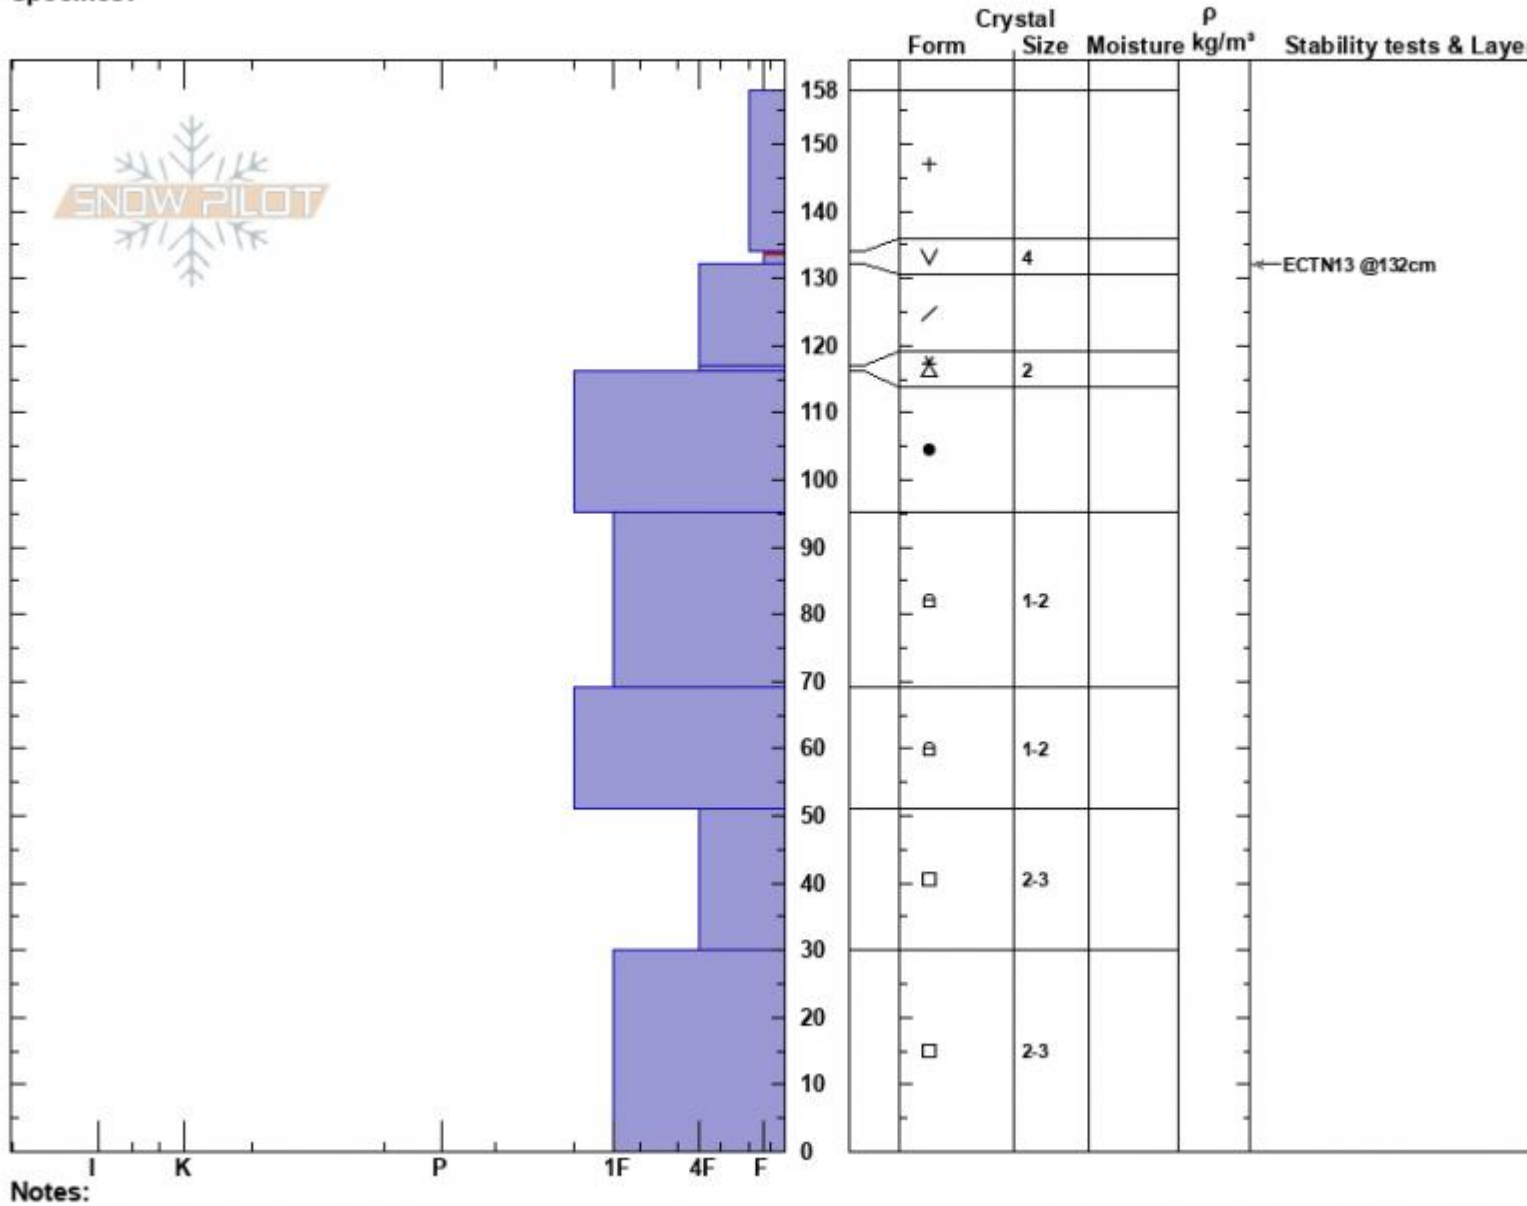

Ski Hill
 Lionhead Range
 MT
 Elevation: 8058 ft
 Aspect: 45°
 Specifics:

Alex Haddad
 01/11/2023 - 11:10am
 Co-ord: 44.70222N, -111.29580W
 Slope Angle: 25°
 Wind Loading: no

Stability: Fair
 Air Temperature:
 Sky Cover: FEW
 Precipitation: NO
 Wind: E Light Breeze

HS:158
 PF:30
 Layer Notes: 134-132cm:Problematic layer

Advisory Region
 Lionhead Range
 Longitude
 -111.29W
 Latitude
 44.70N
 Lionhead Range, 2023-01-11