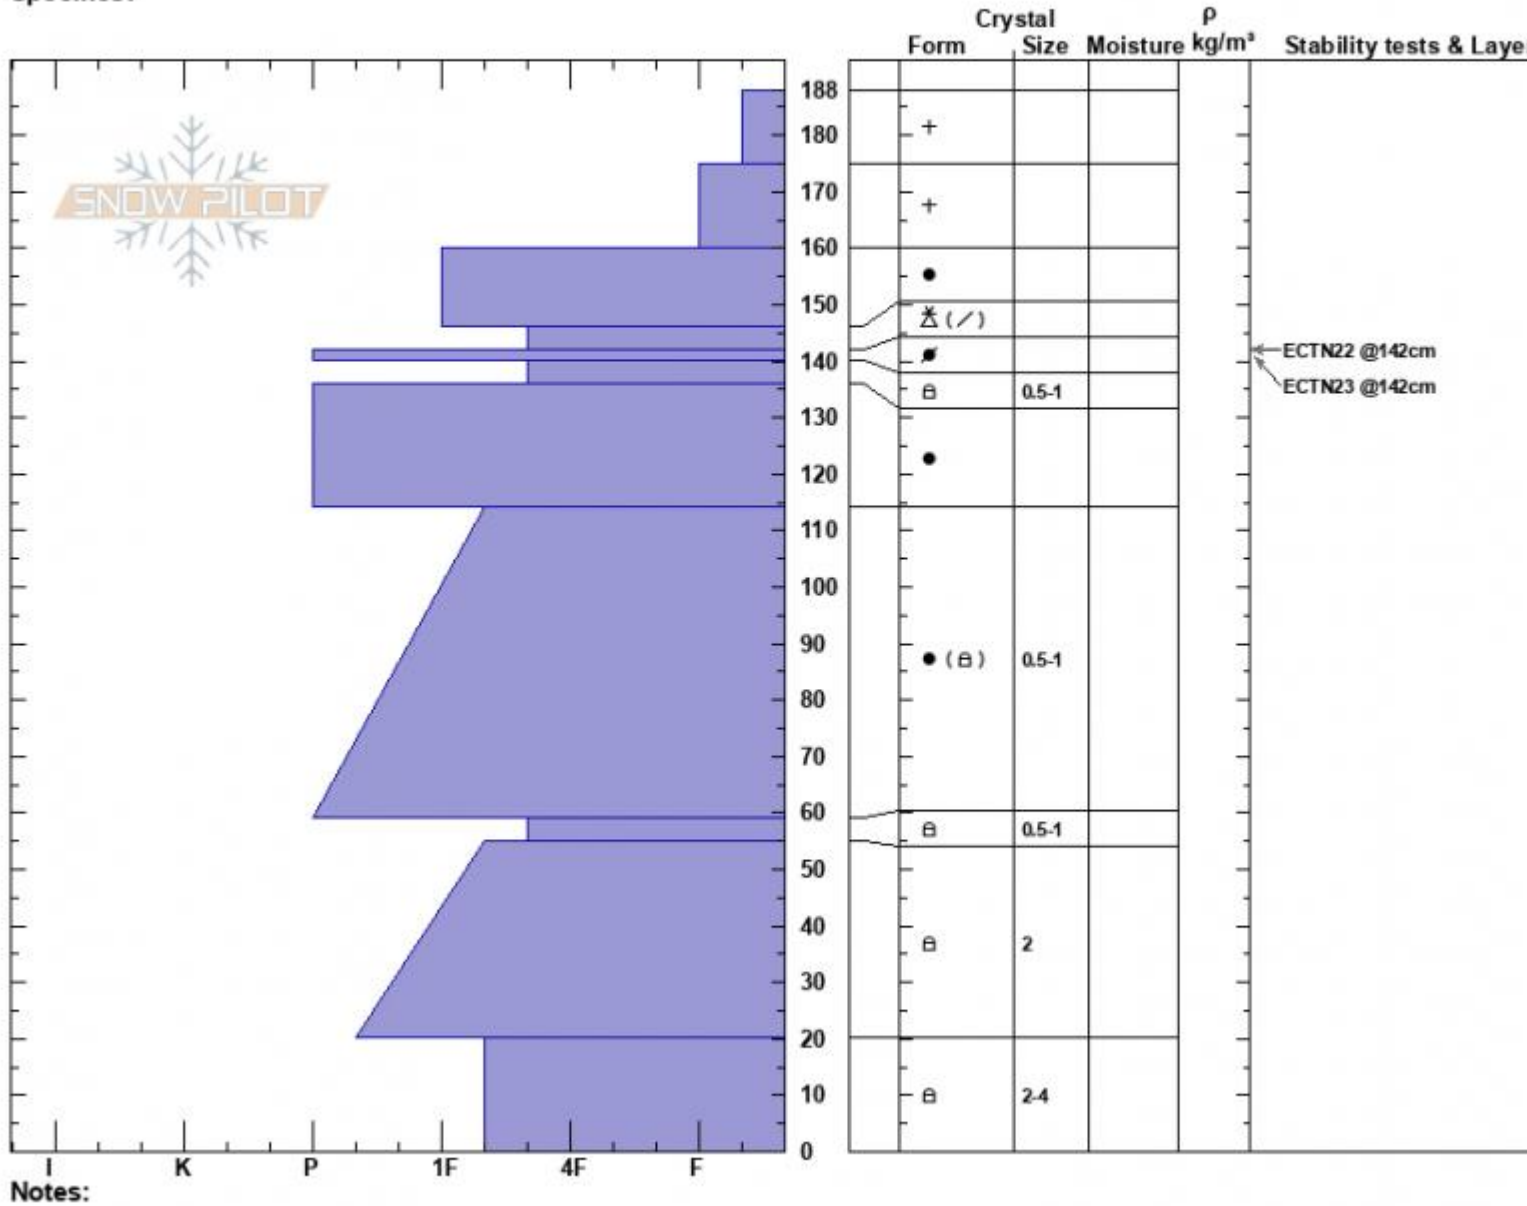

Henderson Bench
 Cooke City
 MT
 Elevation: 9645 ft
 Aspect: 30°
 Specifics:

Alex Marienthal
 12/30/2022 - 3:15pm
 Co-ord: 45.05066N, -109.93439W
 Slope Angle: 25°
 Wind Loading:

Stability:
 Air Temperature:
 Sky Cover: OVC
 Precipitation: S2
 Wind: Calm

HS:188
 PF:50
 Layer Notes:

Advisory Region
 Cooke City
 Longitude
 -109.93W

Latitude

45.07N

Cooke City, 2022-12-30