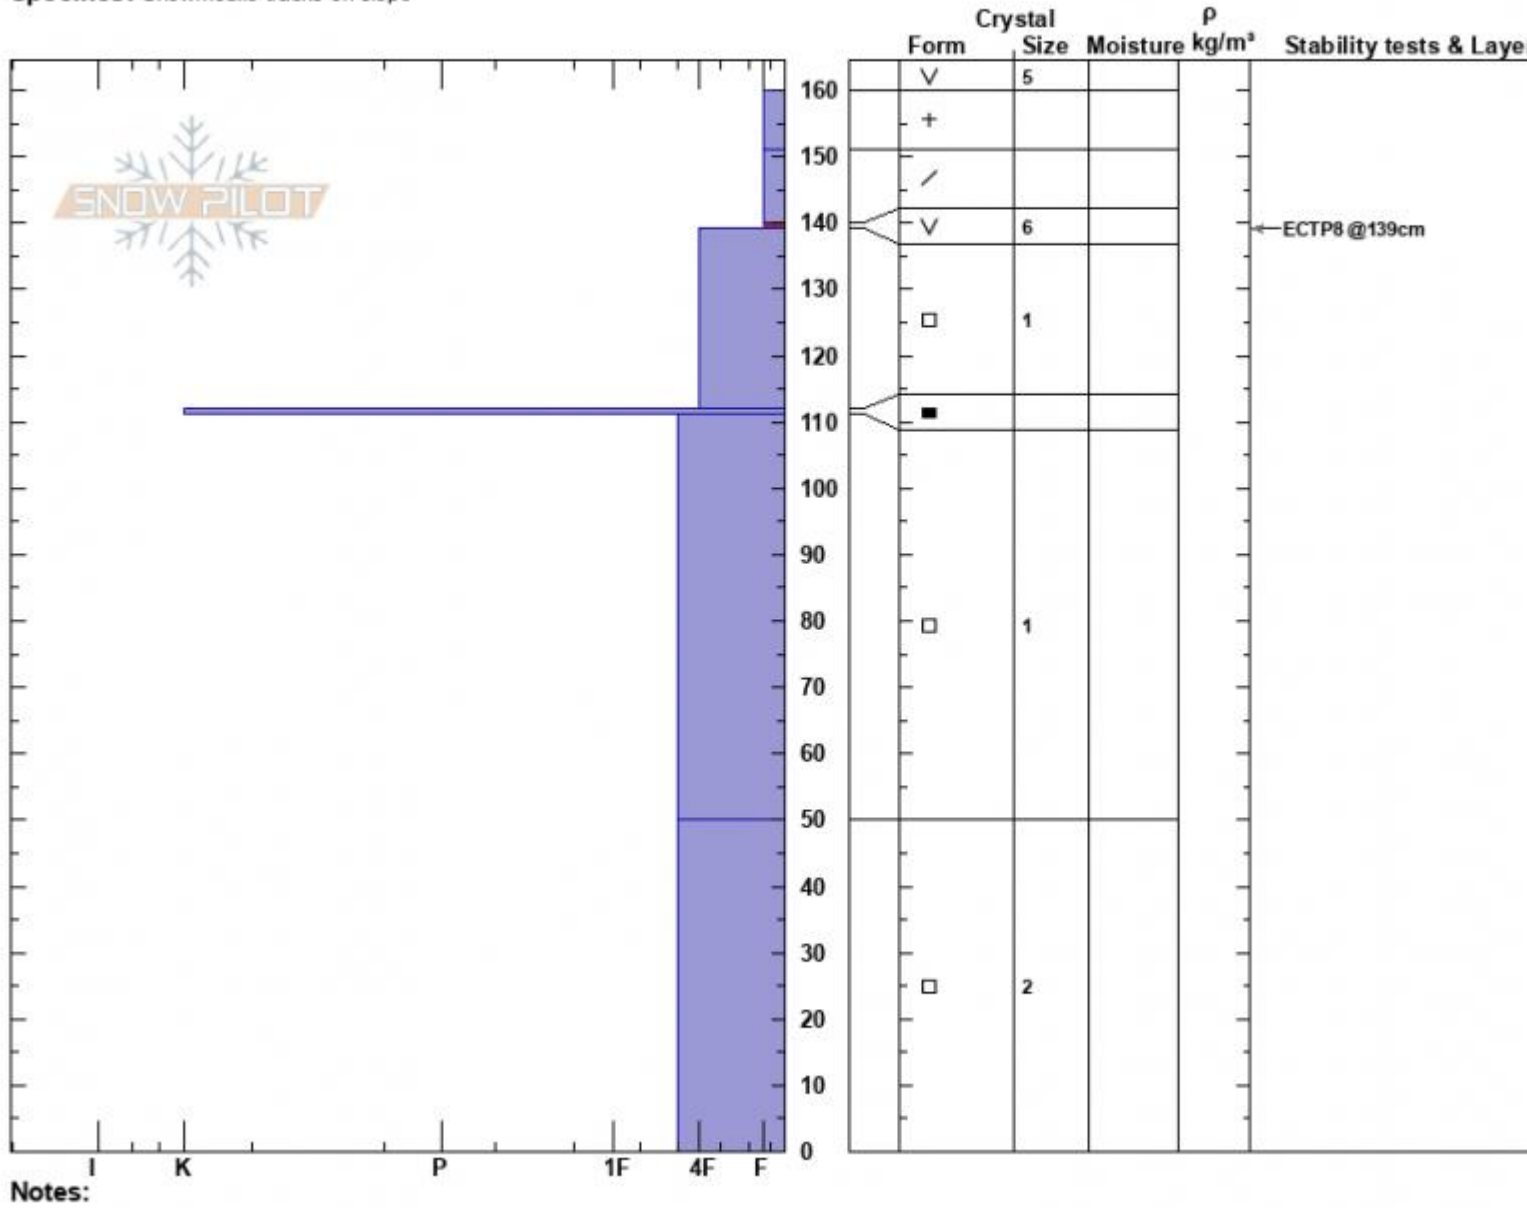

Muddy Creek
 Madison Range-N
 MT
 Elevation: 9452 ft
 Aspect: 12°
 Specifics: Snowmobile tracks on slope

Alex Haddad
 01/13/2023 - 12:03pm
 Co-ord: 45.18667N, -111.45860W
 Slope Angle: 28°
 Wind Loading: no

Stability: Poor
 Air Temperature:
 Sky Cover: SCT
 Precipitation: NO
 Wind: Calm

HS:160 Layer Notes:
 PF:35 140-139cm:Problematic layer

Advisory Region
 Northern Madison
 Longitude
 -111.38W
 Latitude
 45.17N
 Northern Madison, 2023-01-13