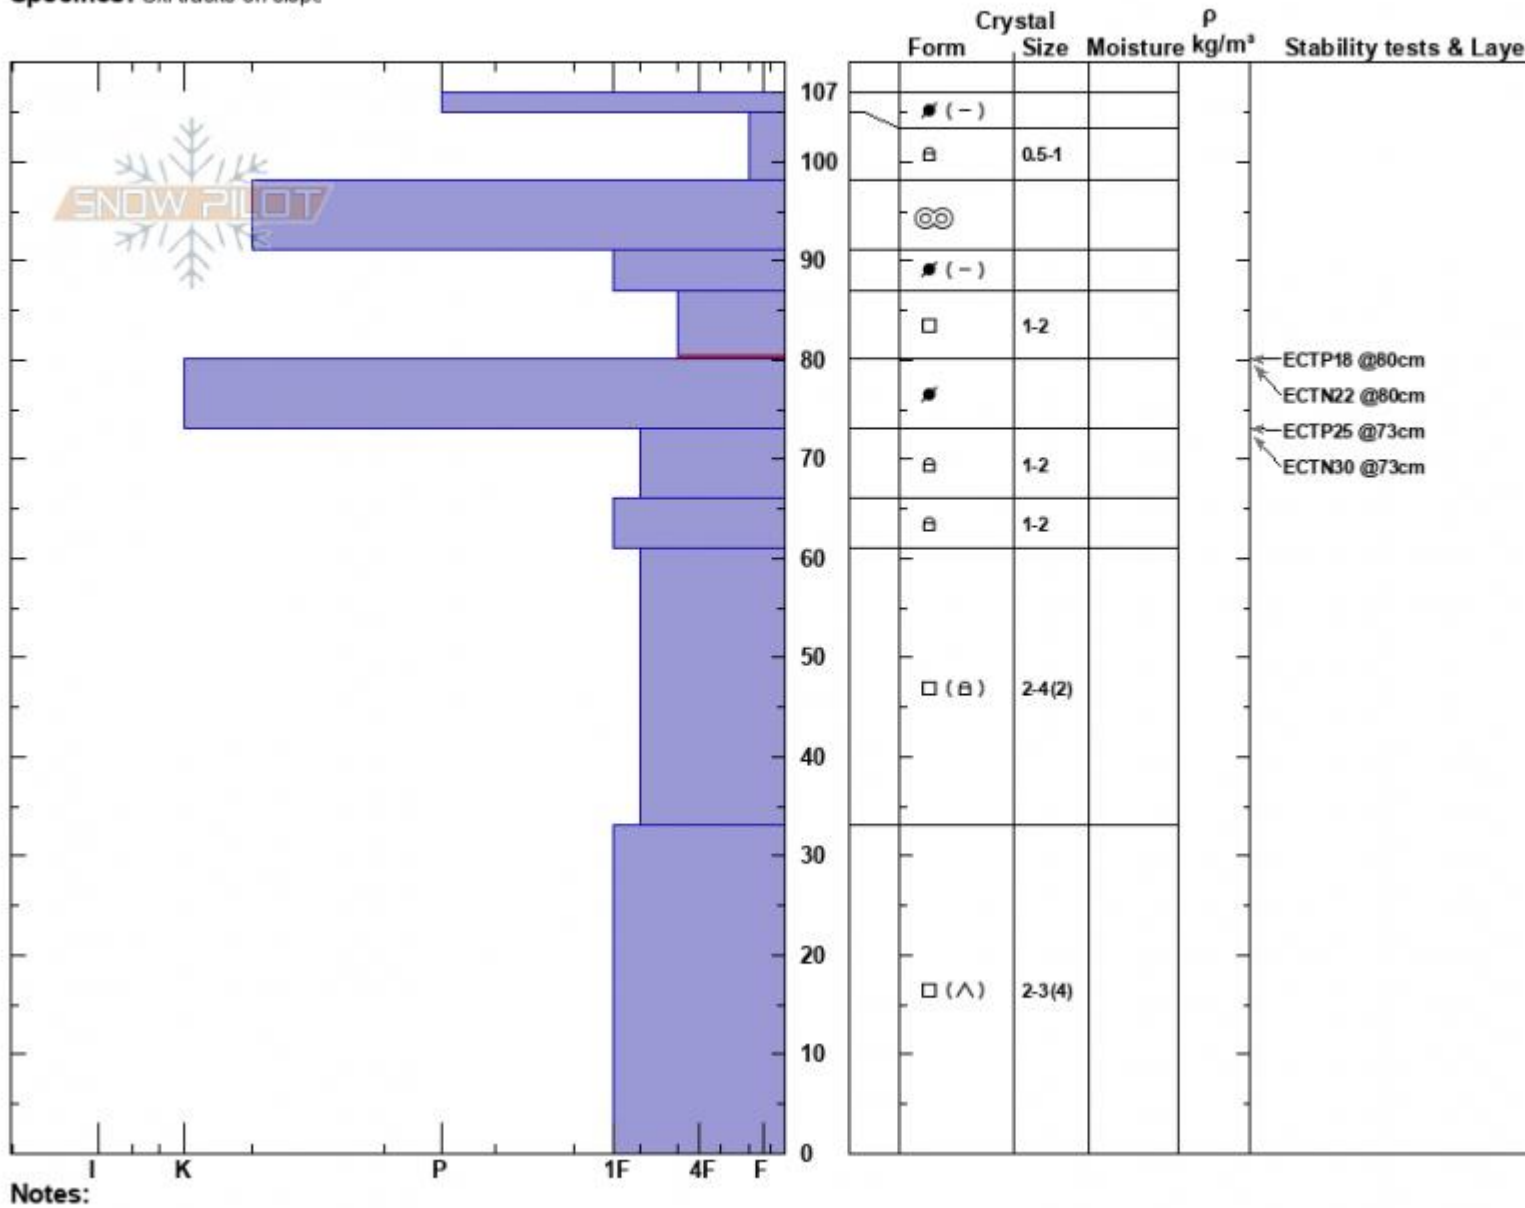

Mt Blackmore Lower
 Gallatin Range-N
 MT
 Elevation: 9514 ft
 Aspect: 120°
 Specifics: Ski tracks on slope

Alex Haddad
 01/14/2023 - 11:41am
 Co-ord: 45.44746N, -110.99921W
 Slope Angle: 20°
 Wind Loading: previous

Stability: Fair
 Air Temperature:
 Sky Cover: FEW
 Precipitation: NO
 Wind: SW Moderate

HS:107
 PF:50 87-80cm:Problematic layer
 PS: 15

Advisory Region
 Northern Gallatin
 Longitude
 -111.00W
 Latitude
 45.44N
 Northern Gallatin, 2023-01-14