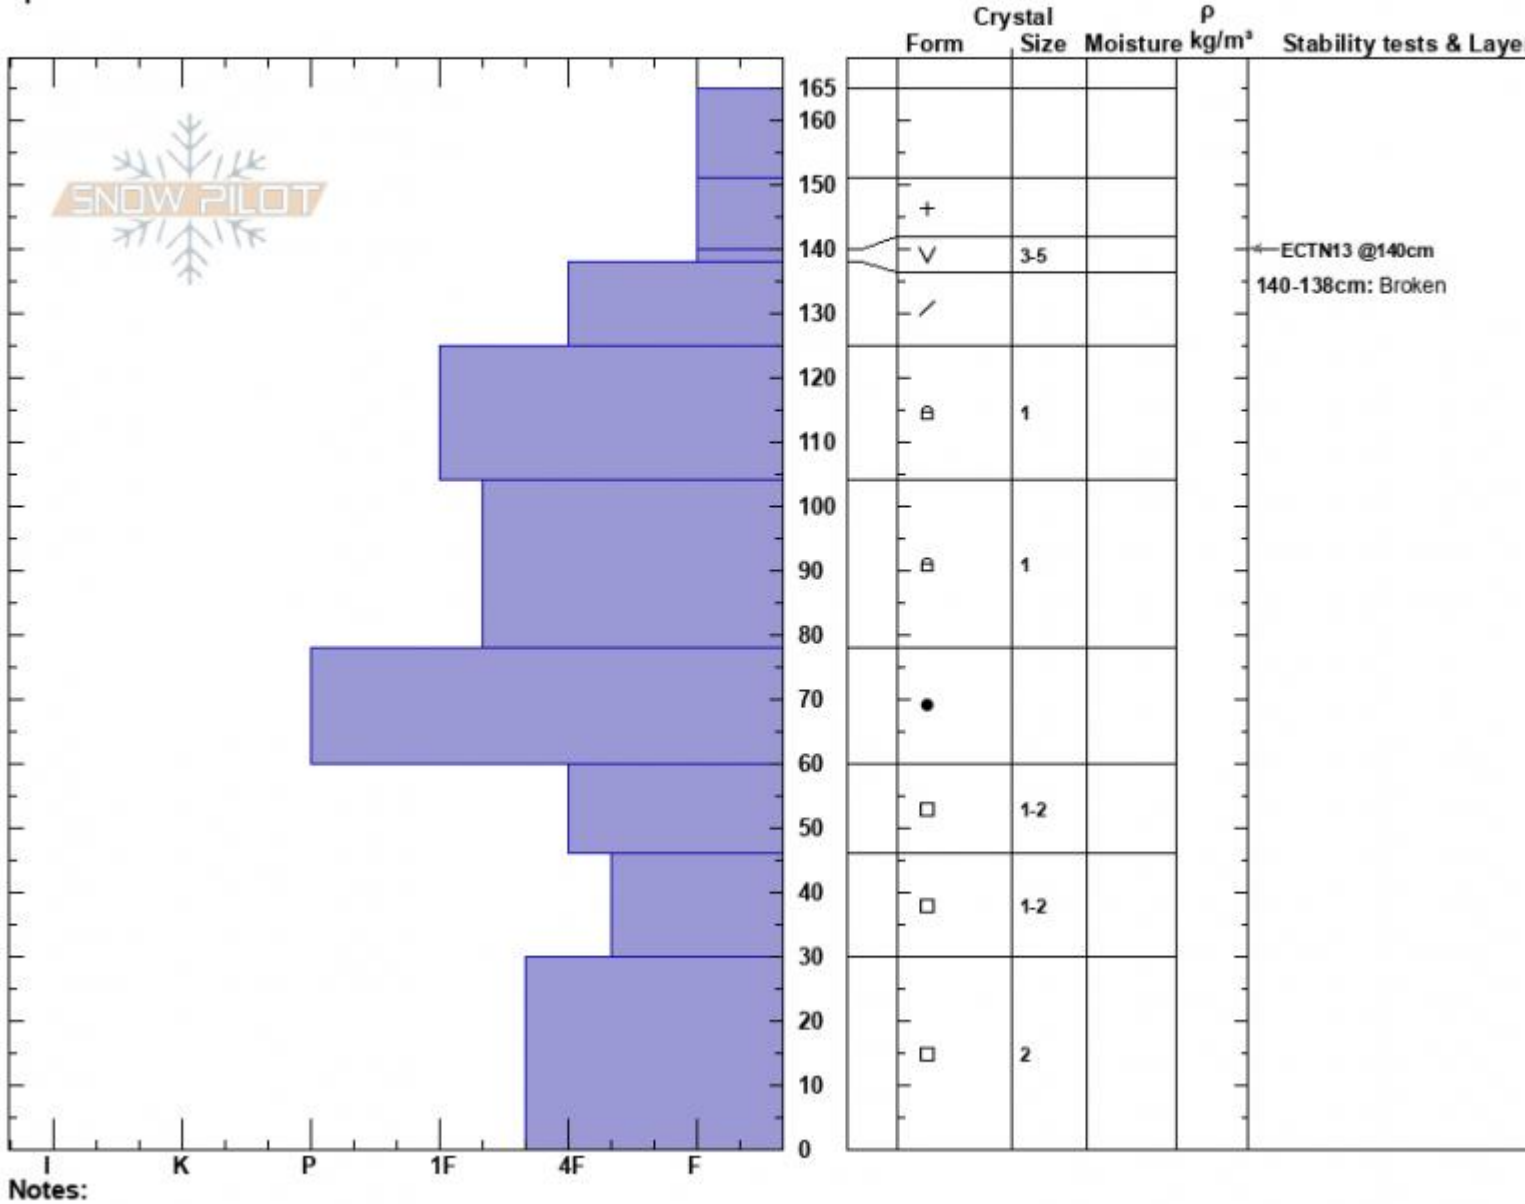

Old Weather Station  
 Lionhead Range  
 MT  
 Elevation: 8741 ft  
 Aspect: 315°  
 Specifics:

Dave Zinn  
 01/11/2023 - 1:00pm  
 Co-ord: 44.71012N, -111.32442W  
 Slope Angle: 23°  
 Wind Loading: no

Stability: Fair  
 Air Temperature:  
 Sky Cover: OVC  
 Precipitation: S-1  
 Wind: Calm

HS:165    Layer Notes:  
 PF:50    140-138cm: Broken  
           140-138cm: Problematic layer

Advisory Region  
 Lionhead Range  
 Longitude  
 -111.32W  
 Latitude  
 44.73N  
 Lionhead Range, 2023-01-17