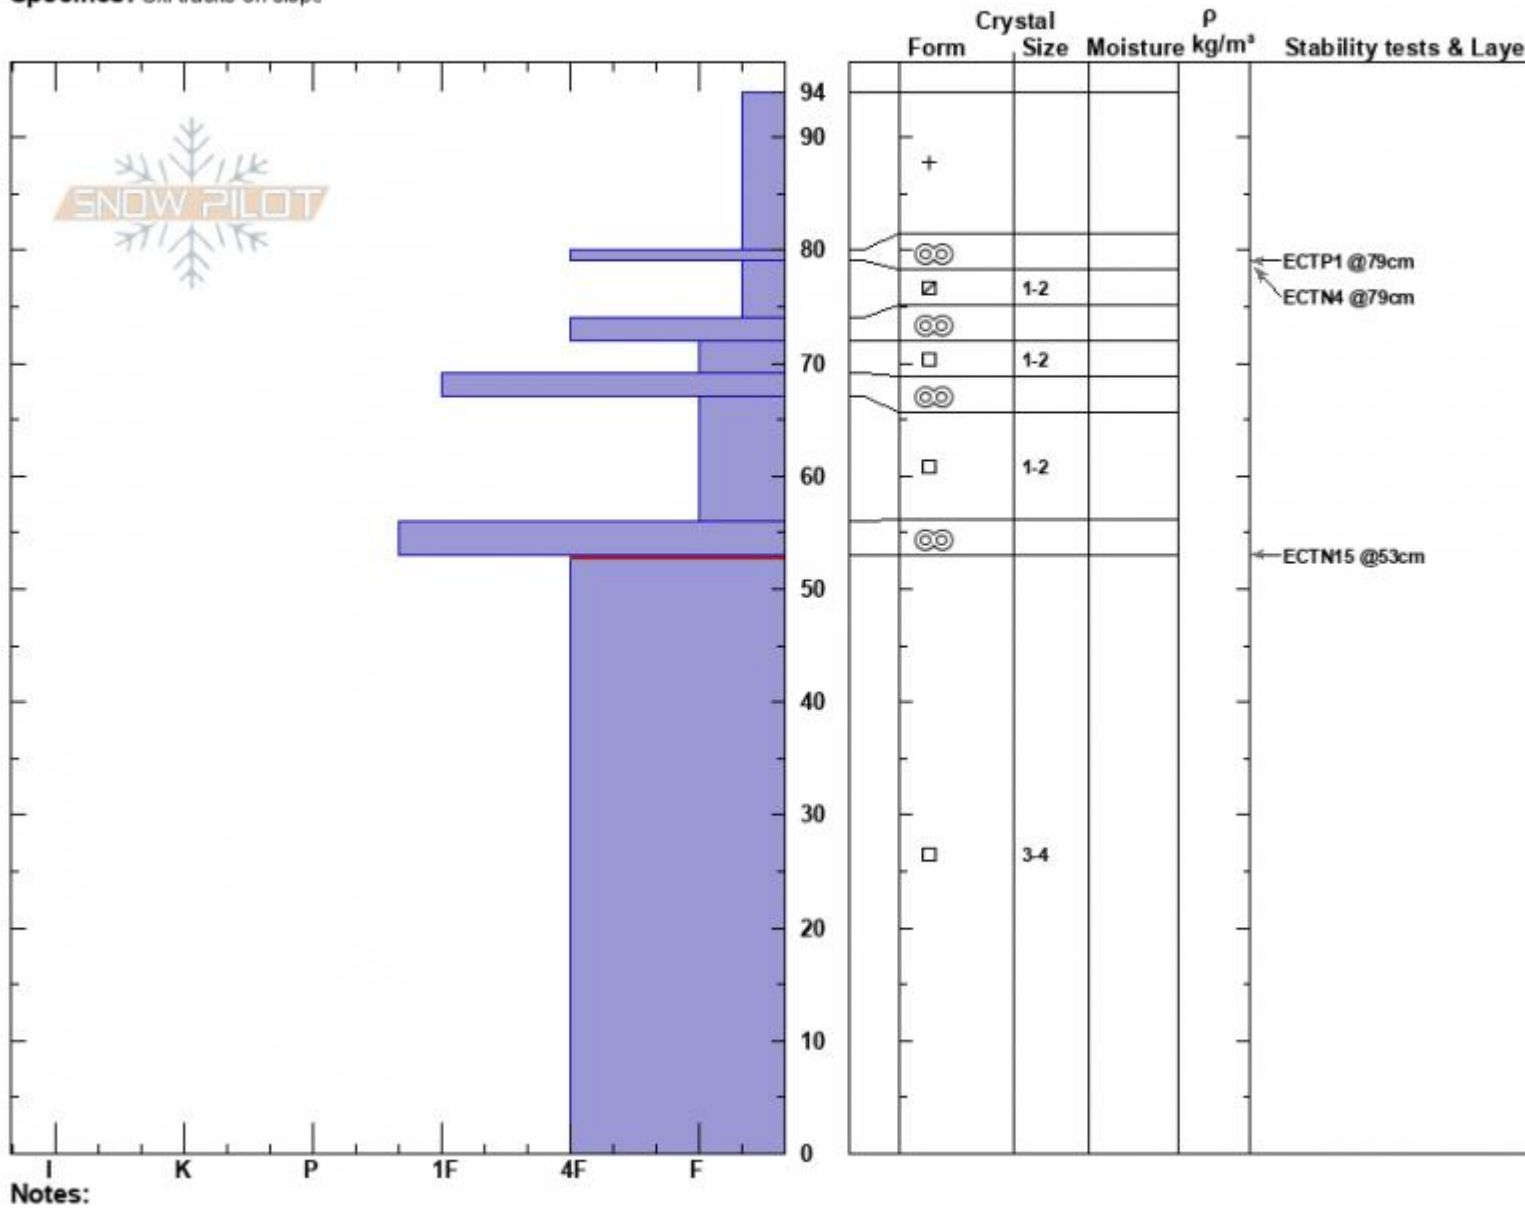

Tyler's Slide
 Madison Range-N
 MT
 Elevation: 8828 ft
 Aspect: 237°
 Specifics: Ski tracks on slope

Dave Zinn
 01/16/2023 - 12:00pm
 Co-ord: 45.32343N, -111.38373W
 Slope Angle: 35°
 Wind Loading: no

Stability: Fair
 Air Temperature:
 Sky Cover: OVC
 Precipitation: S1
 Wind: Calm

HS:94
 PF:90
 Layer Notes:
 53-0cm: Problematic layer

Advisory Region
 Northern Madison
 Longitude
 -111.39W
 Latitude
 45.34N
 Northern Madison, 2023-01-17