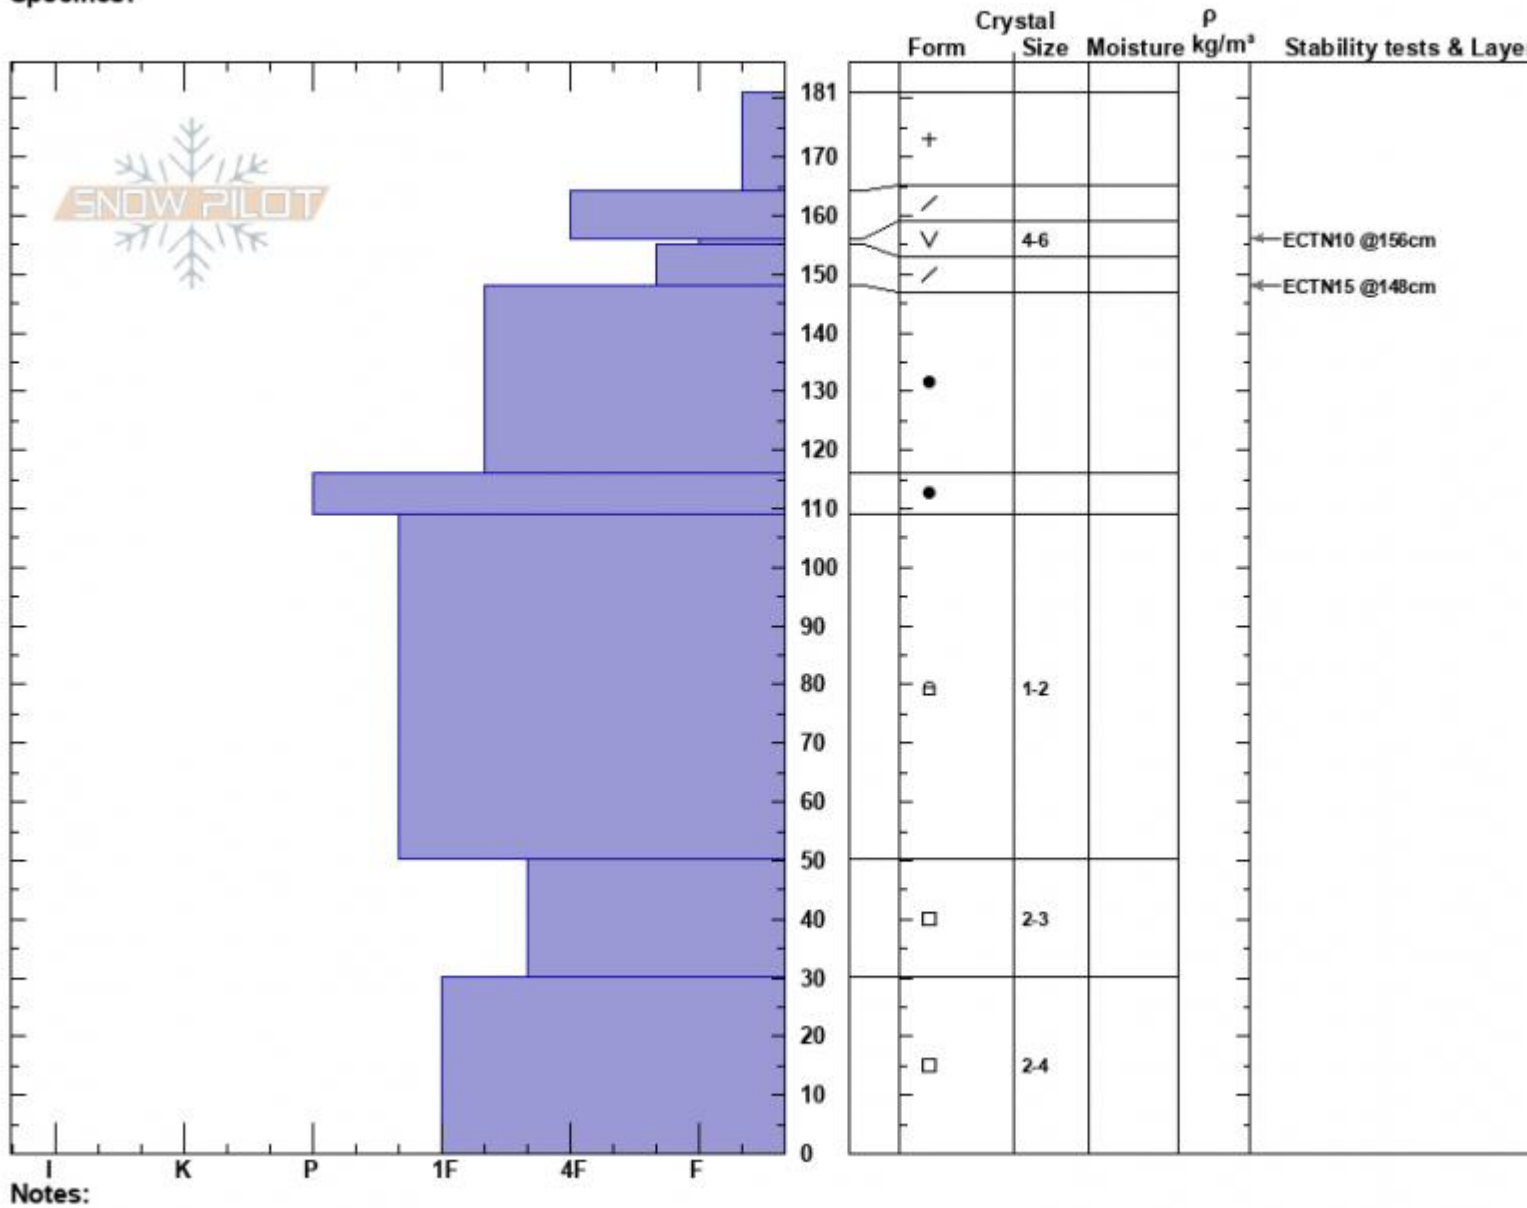

Spanky's
 Madison Range-N
 MT
 Elevation: 9152 ft
 Aspect: 65°
 Specifics:

Dave Zinn
 01/16/2023 - 1:00pm
 Co-ord: 45.32528N, -111.38152W
 Slope Angle: 33°
 Wind Loading: previous

Stability: Good
 Air Temperature:
 Sky Cover: OVC
 Precipitation: S1
 Wind: S Calm

HS:181 Layer Notes:
 PF:50 156-155cm:Problematic layer

Advisory Region
 Northern Madison
 Longitude
 -111.38W
 Latitude
 45.35N
 Northern Madison, 2023-01-17