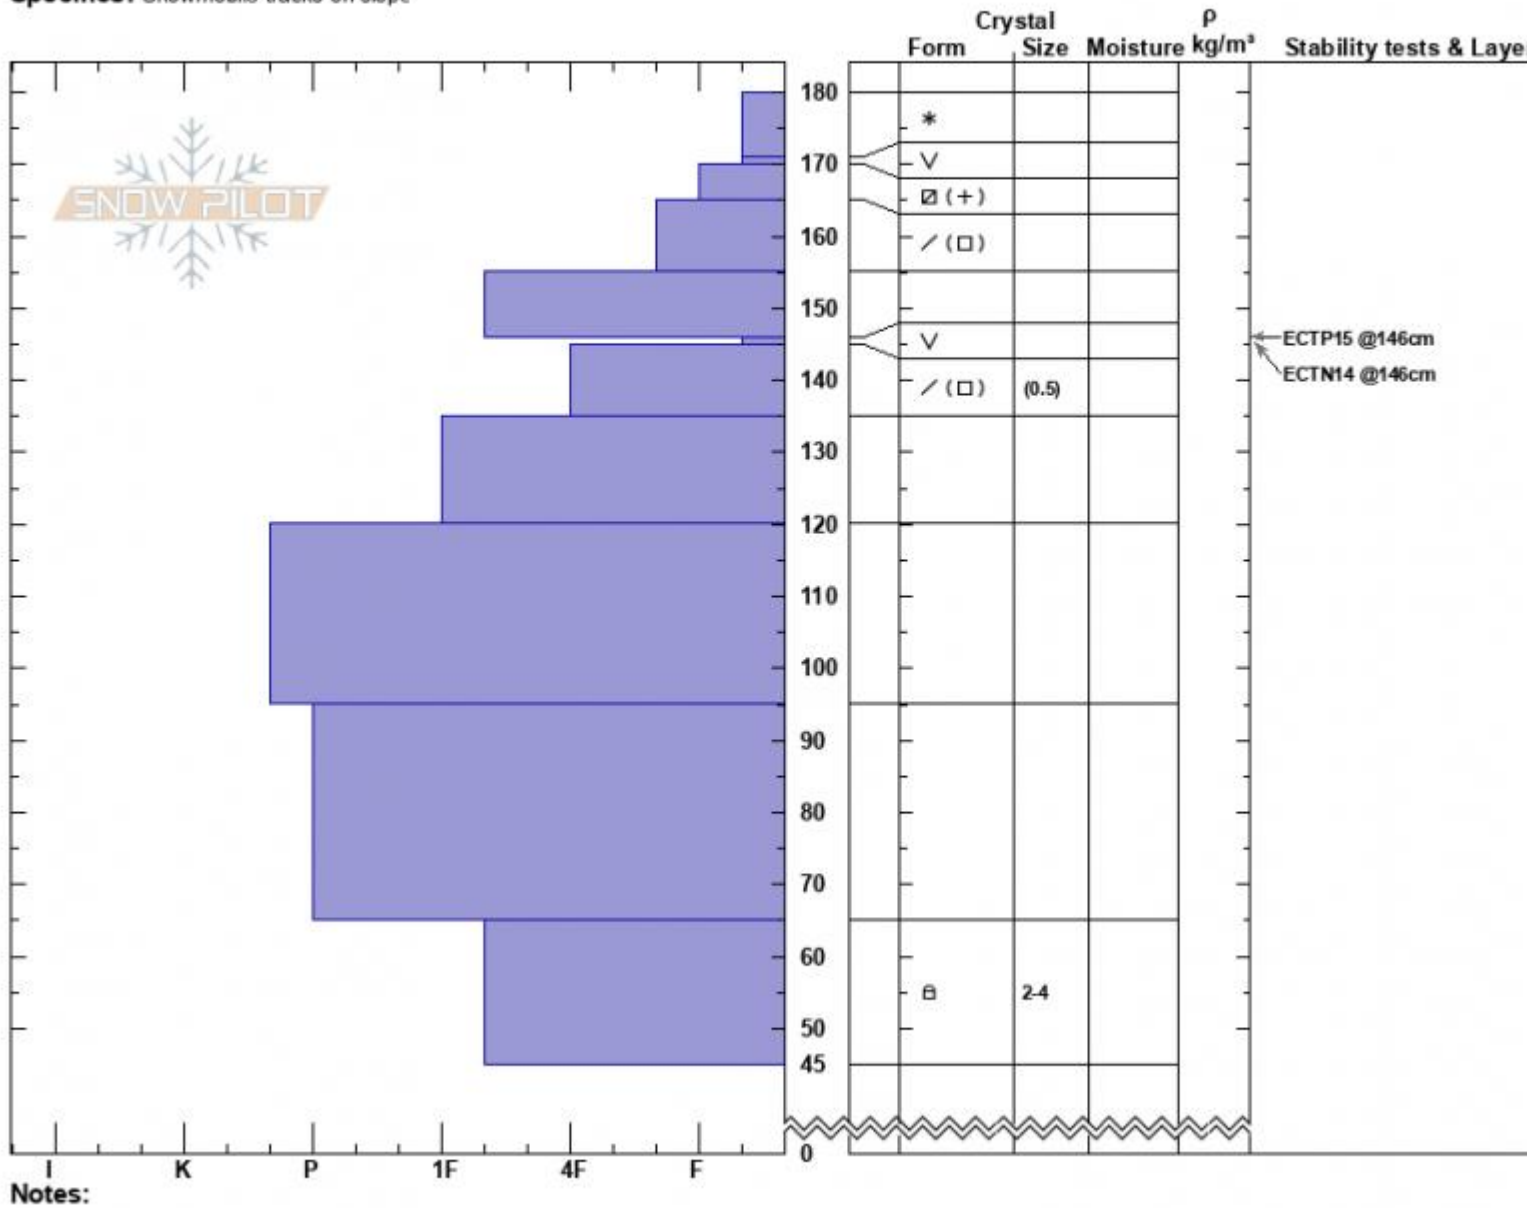

Miller Road  
 Beartooths  
 MT  
 Elevation: 9348 ft  
 Aspect: 55°  
 Specifics: Snowmobile tracks on slope

Zach Peterson  
 01/19/2023 - 10:00am  
 Co-ord: 45.03500N, -109.95182W  
 Slope Angle: 29°  
 Wind Loading: no

Stability:  
 Air Temperature:  
 Sky Cover: OVC  
 Precipitation: S-1  
 Wind: Calm

HS:180 Layer Notes:  
 146-145cm: Problematic layer

Advisory Region  
 Cooke City  
 Longitude  
 -109.94W  
 Latitude  
 45.02N  
 Cooke City, 2023-01-19