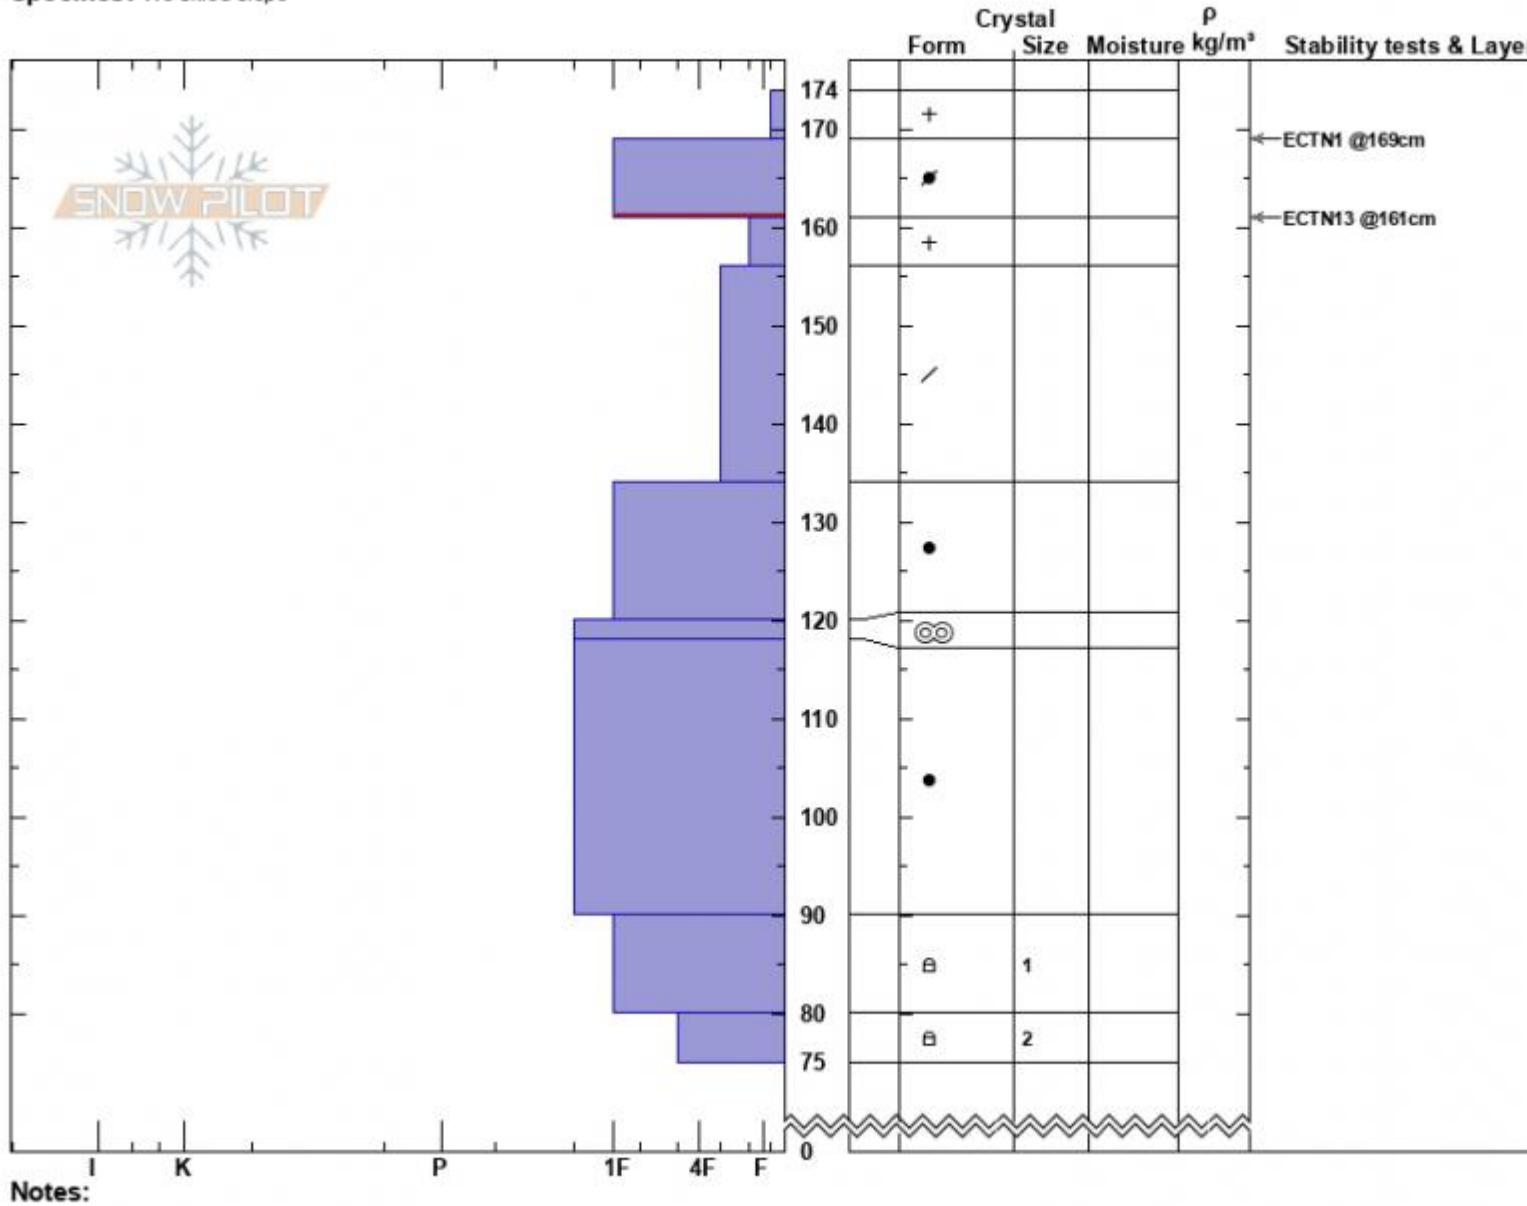

Playground
 Bridger Range
 MT
 Elevation: 7799 ft
 Aspect: 346°
 Specifics: We skied slope

Alex Haddad
 01/22/2023 - 11:20am
 Co-ord: 45.84056N, -110.93610W
 Slope Angle: 21°
 Wind Loading: previous

Stability: Good
 Air Temperature:
 Sky Cover: OVC
 Precipitation: S2
 Wind: N Light Breeze

HS:174
 PF:30
 PS:10
 Layer Notes: 169-161cm:Problematic layer

Advisory Region
 Bridger Range
 Longitude
 -110.93W
 Latitude
 45.84N
 Bridger Range, 2023-01-22