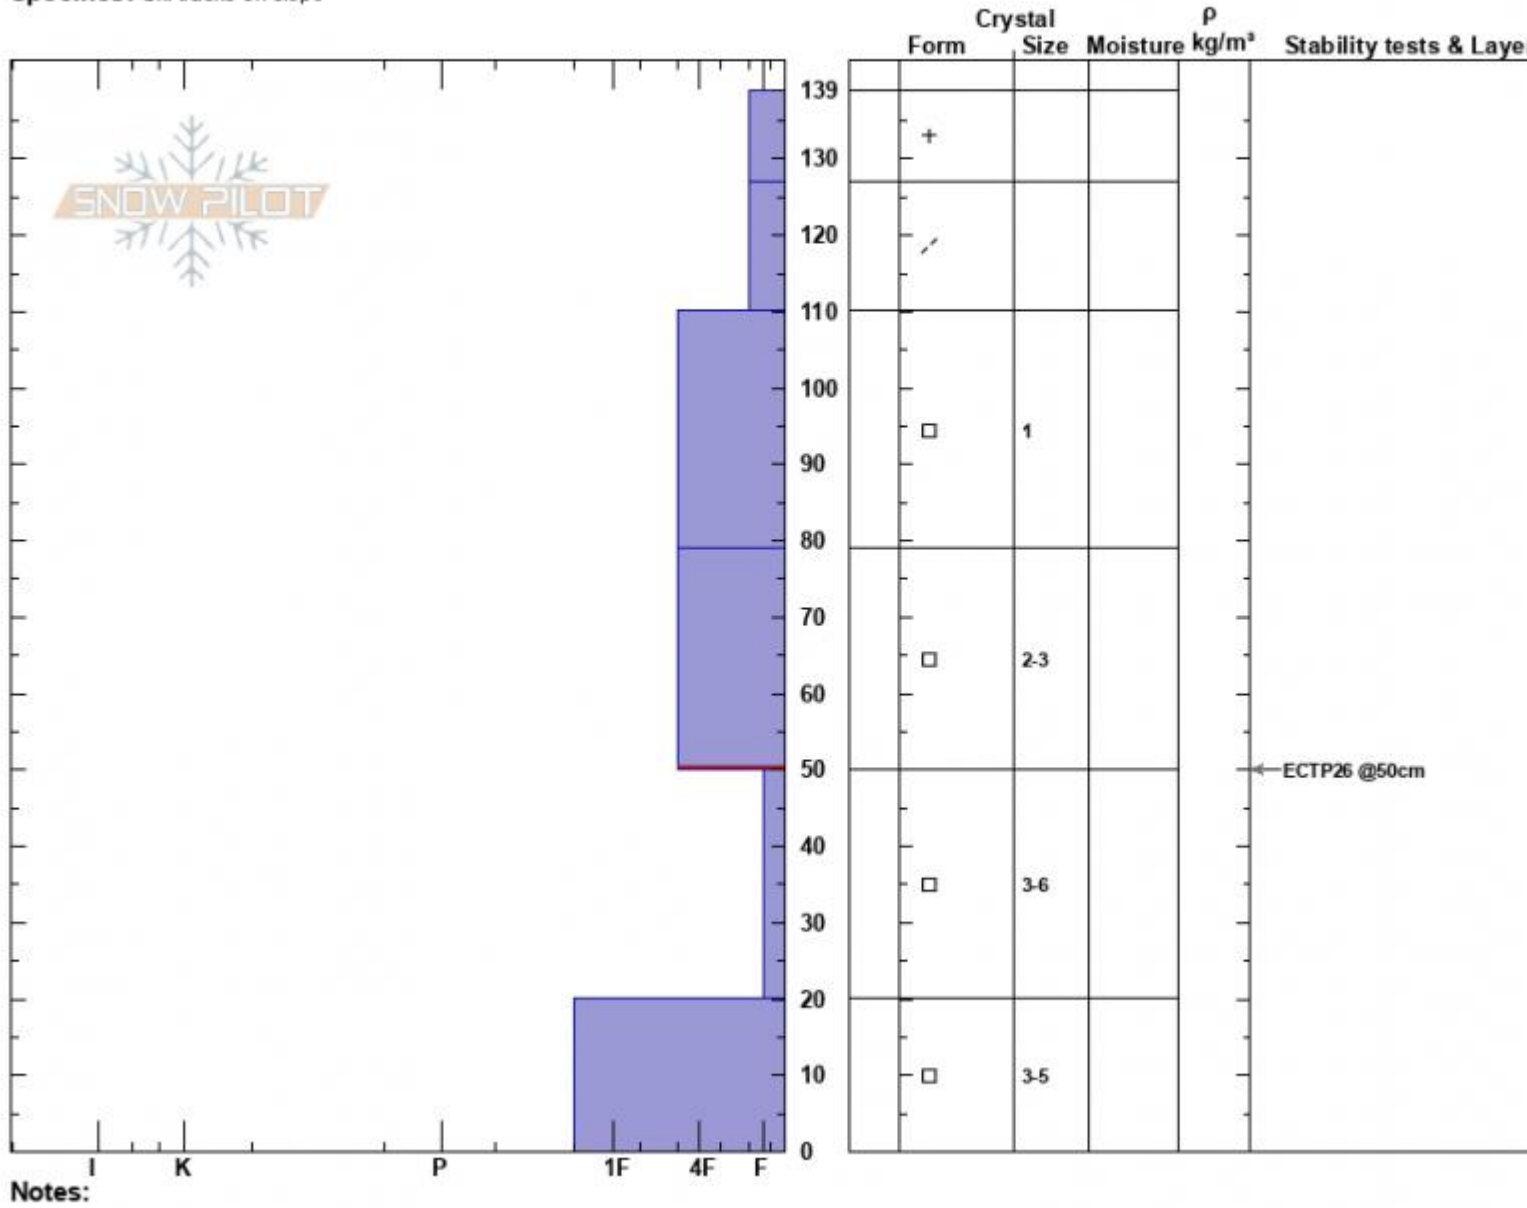

Texas Meadows
 Bridger Range
 MT
 Elevation: 7765 ft
 Aspect: 56°
 Specifics: Ski tracks on slope

Alex Haddad
 01/22/2023 - 12:01pm
 Co-ord: 45.84083N, -110.93470W
 Slope Angle: 38°
 Wind Loading: yes

Stability: Fair
 Air Temperature:
 Sky Cover: OVC
 Precipitation: S1
 Wind: NW Moderate

HS:139
 PF:80 79-50cm:Problematic layer
 PS:15

Advisory Region
 Bridger Range
 Longitude
 -110.93W
 Latitude
 45.84N
 Bridger Range, 2023-01-22