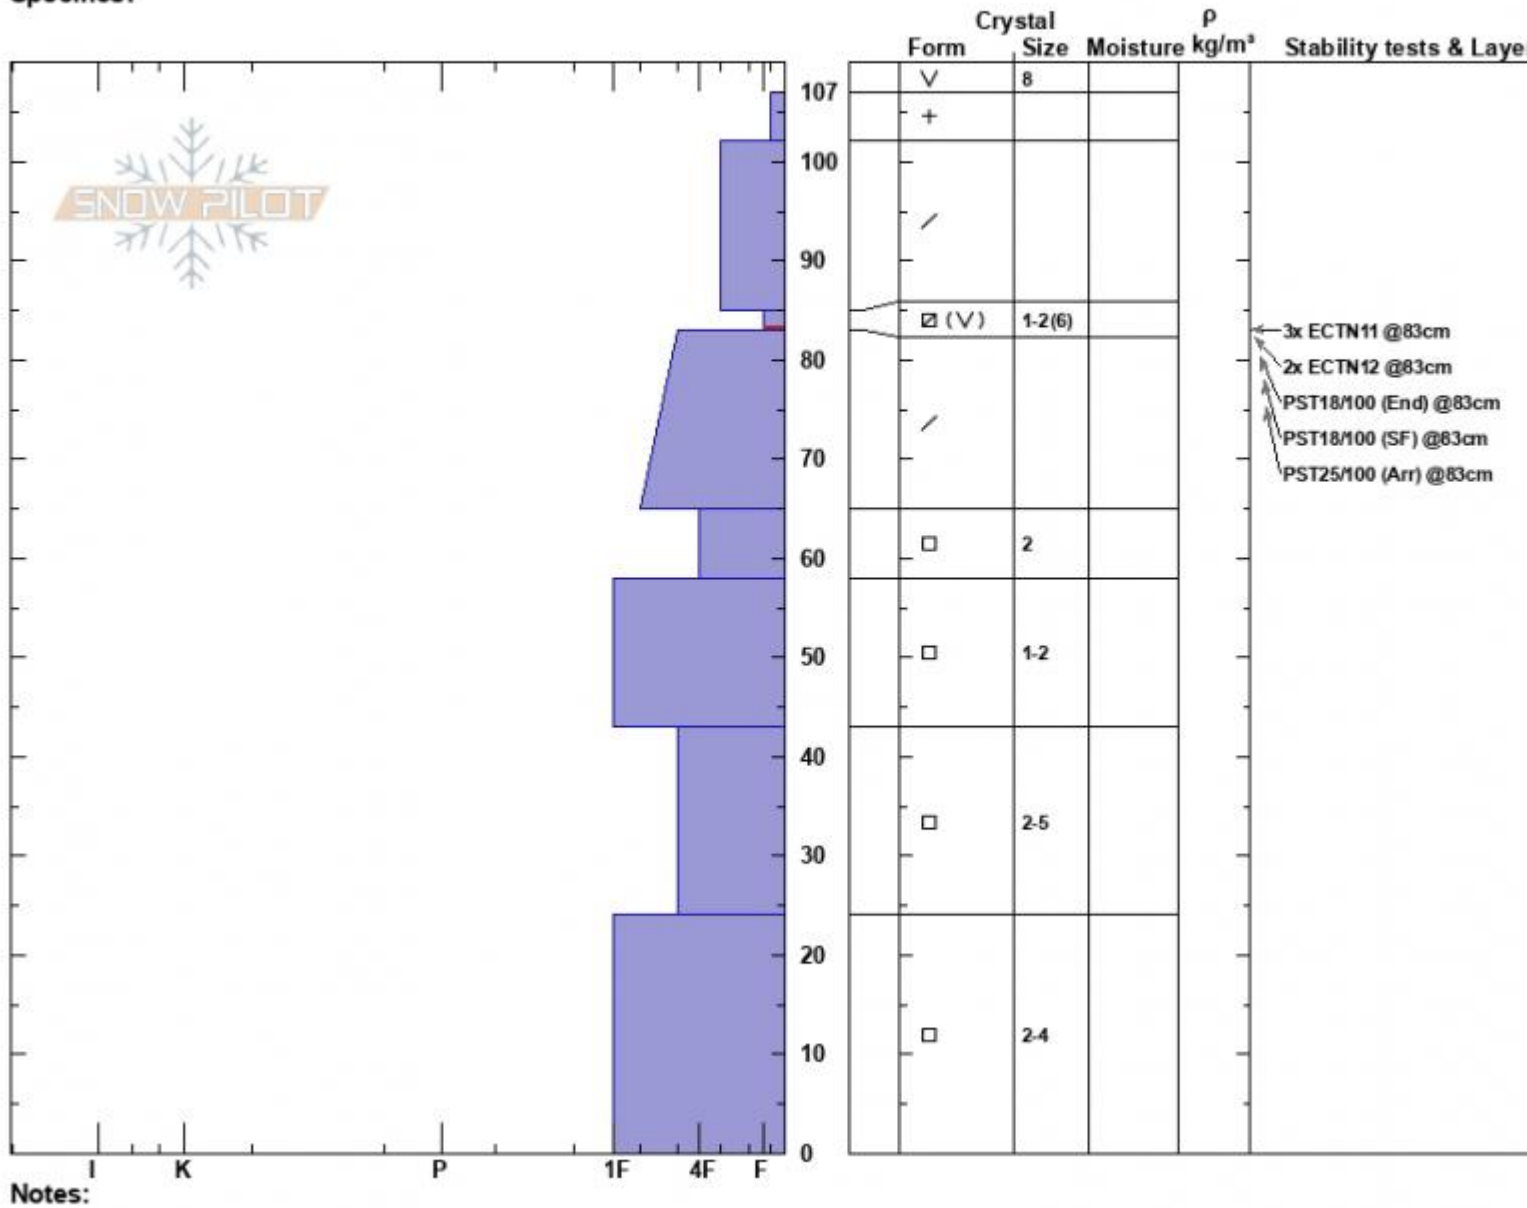

S Bacon Rind
 Madison Range-S
 MT
 Elevation: 8612 ft
 Aspect: 90°
 Specifics:

Alex Haddad
 01/23/2023 - 11:53am
 Co-ord: 44.96935N, -111.09320W
 Slope Angle: 25°
 Wind Loading: no

Stability: Fair
 Air Temperature:
 Sky Cover: FEW
 Precipitation: NO
 Wind: Calm

HS:107
 PF:25 85-83cm:Problematic layer
 PS:5

Advisory Region
 Southern Madison
 Longitude
 -111.10W
 Latitude
 44.96N
 Southern Madison, 2023-01-23