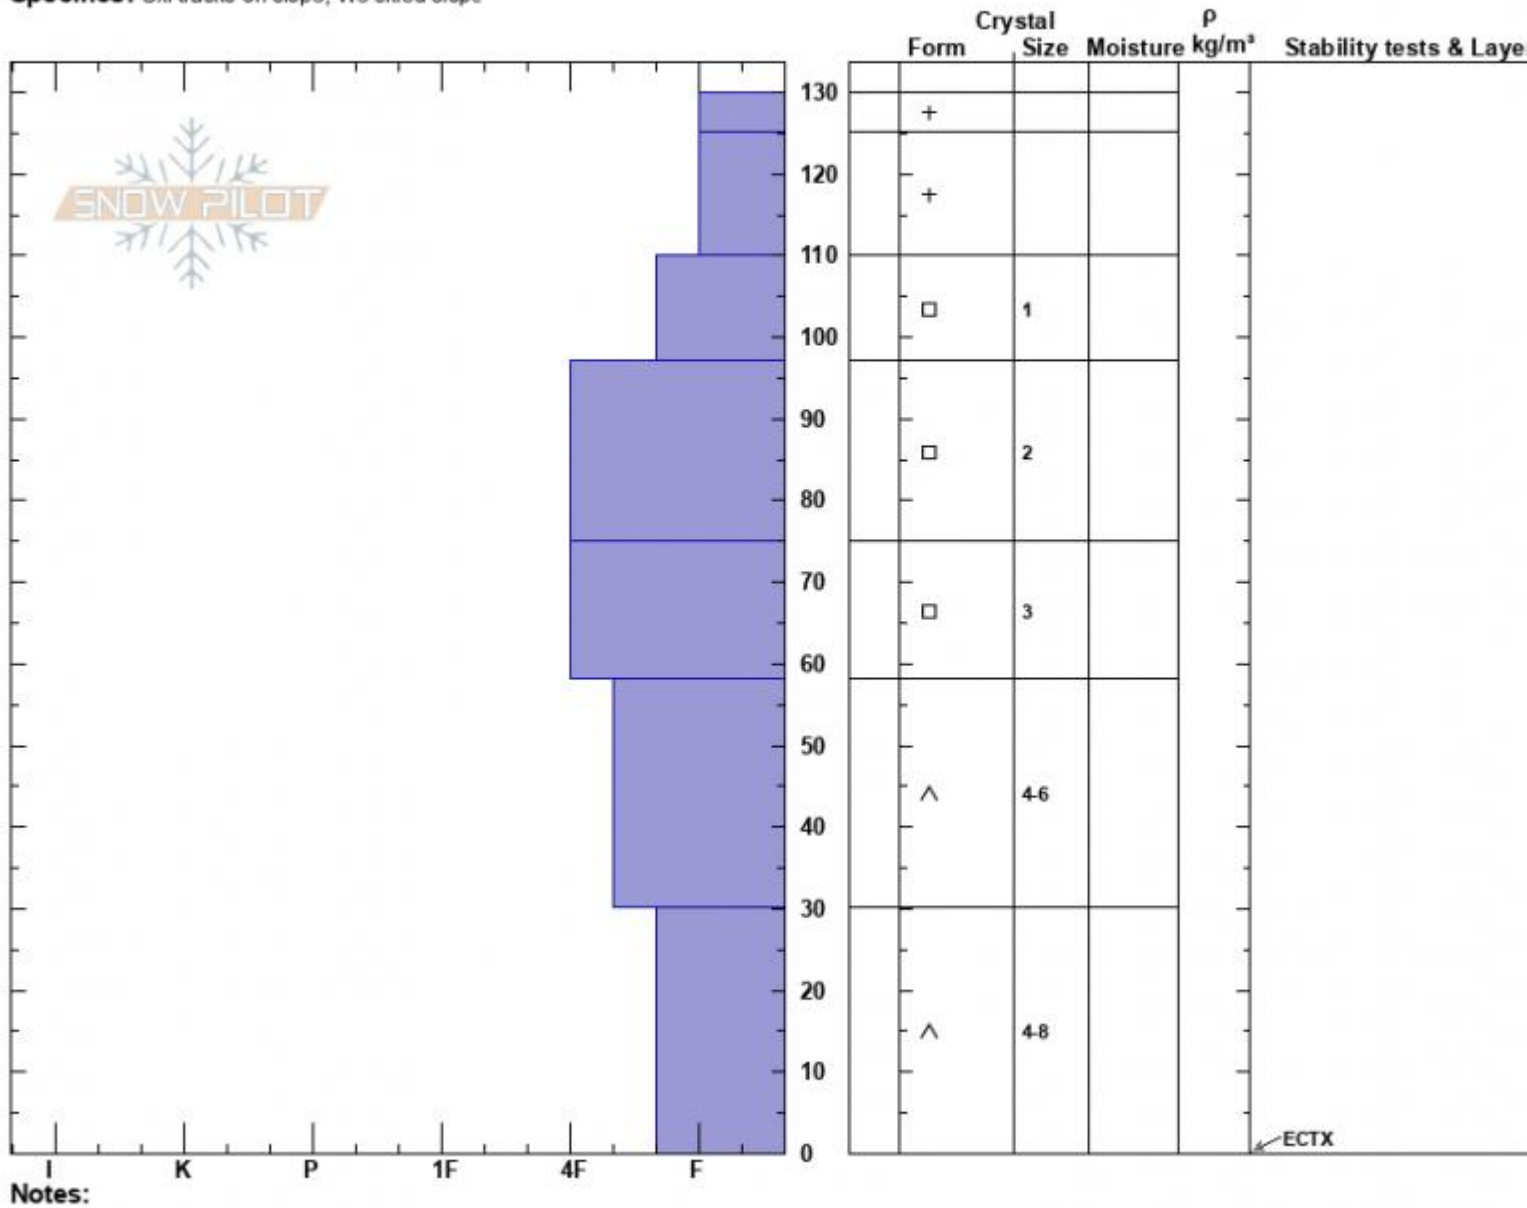

Mt Ellis ridge - low
 Gallatin Range-N
 MT
 Elevation: 7800 ft
 Aspect: 60°
 Specifics: Ski tracks on slope; We skied slope

Ian Hoyer
 01/24/2023 - 12:00pm
 Co-ord: 45.57532N, -110.94972W
 Slope Angle: 36°
 Wind Loading: no

Stability: Good
 Air Temperature:
 Sky Cover: OVC
 Precipitation: NO
 Wind: Calm

HS:130
 PF:80 30-0cm: Problematic layer
 PS: 30

Advisory Region
 Northern Gallatin
 Longitude
 -110.96W
 Latitude
 45.58N
 Northern Gallatin, 2023-01-24