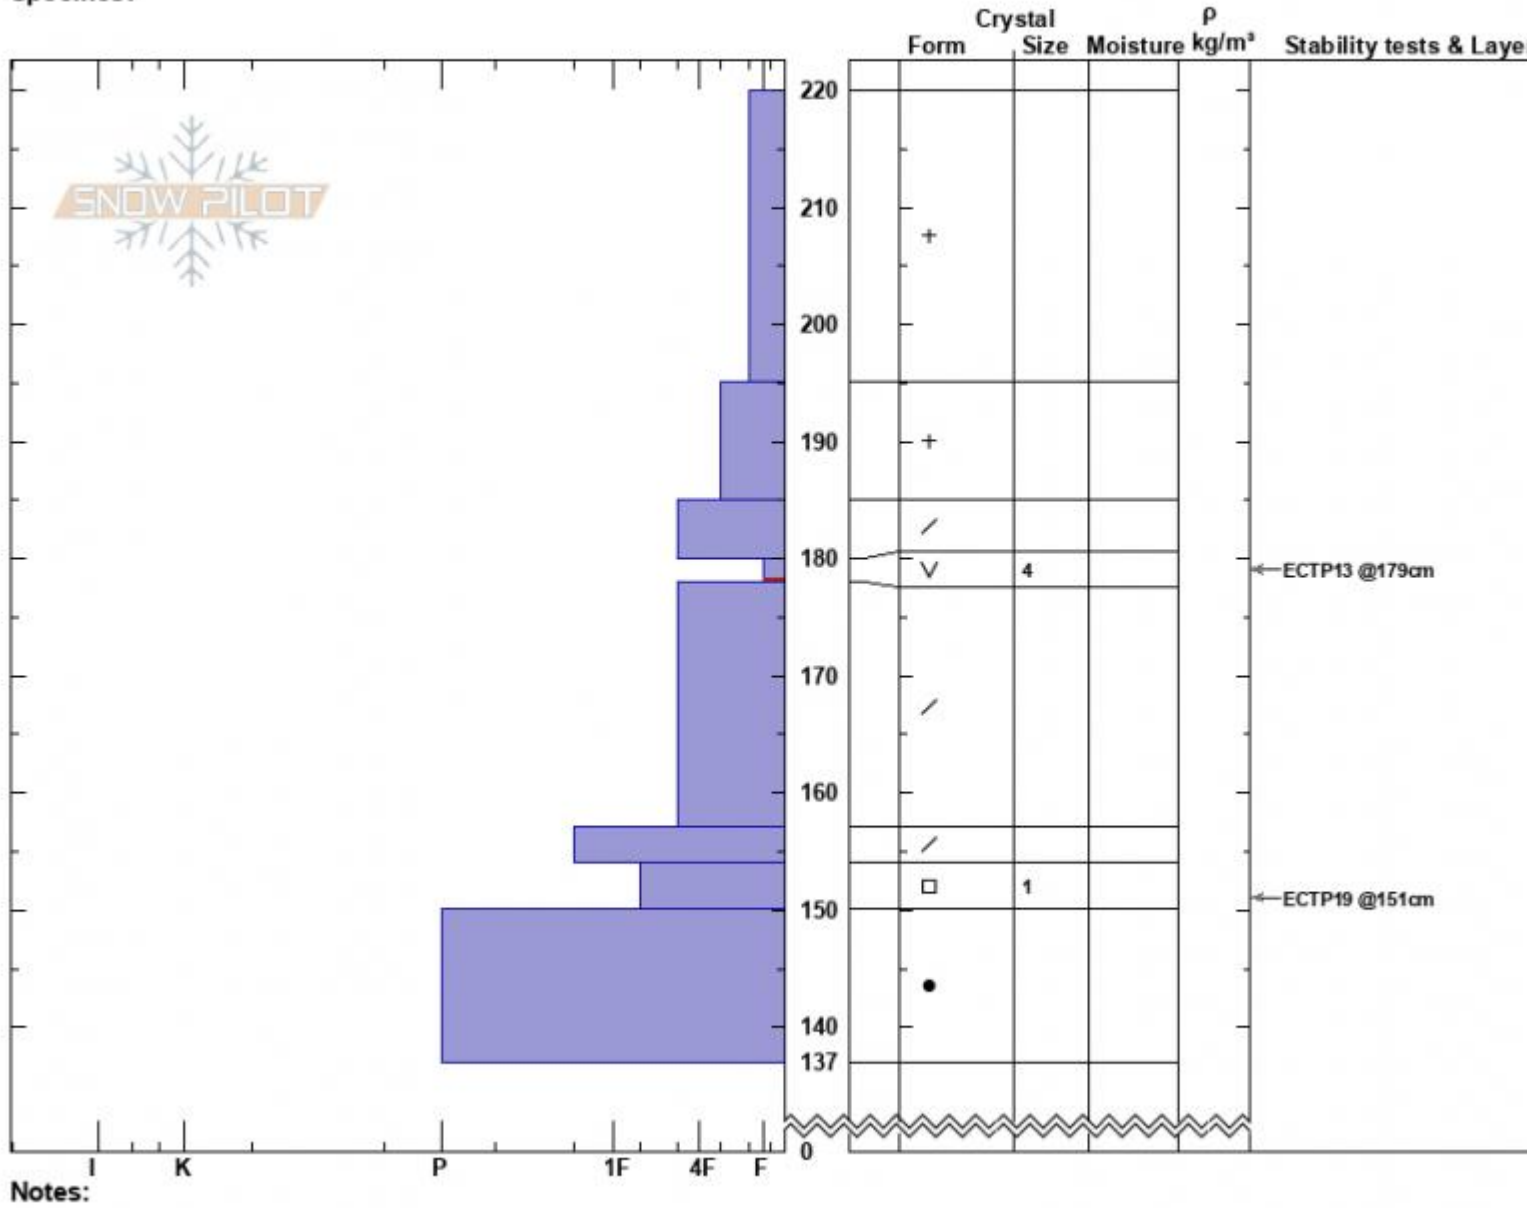

Wolverine Pass
 Cooke City
 MT
 Elevation: 9119 ft
 Aspect: 324°
 Specifics:

Alex Haddad
 01/29/2023 - 2:28pm
 Co-ord: 45.05947N, -110.01402W
 Slope Angle: 12°
 Wind Loading: no

Stability: Poor
 Air Temperature:
 Sky Cover: CLR
 Precipitation: NO
 Wind: Calm

HS:220 Layer Notes:
 PF:45 180-178cm:Problematic layer

Advisory Region
 Cooke City
 Longitude
 -110.01W
 Latitude
 45.05N
 Cooke City, 2023-01-29