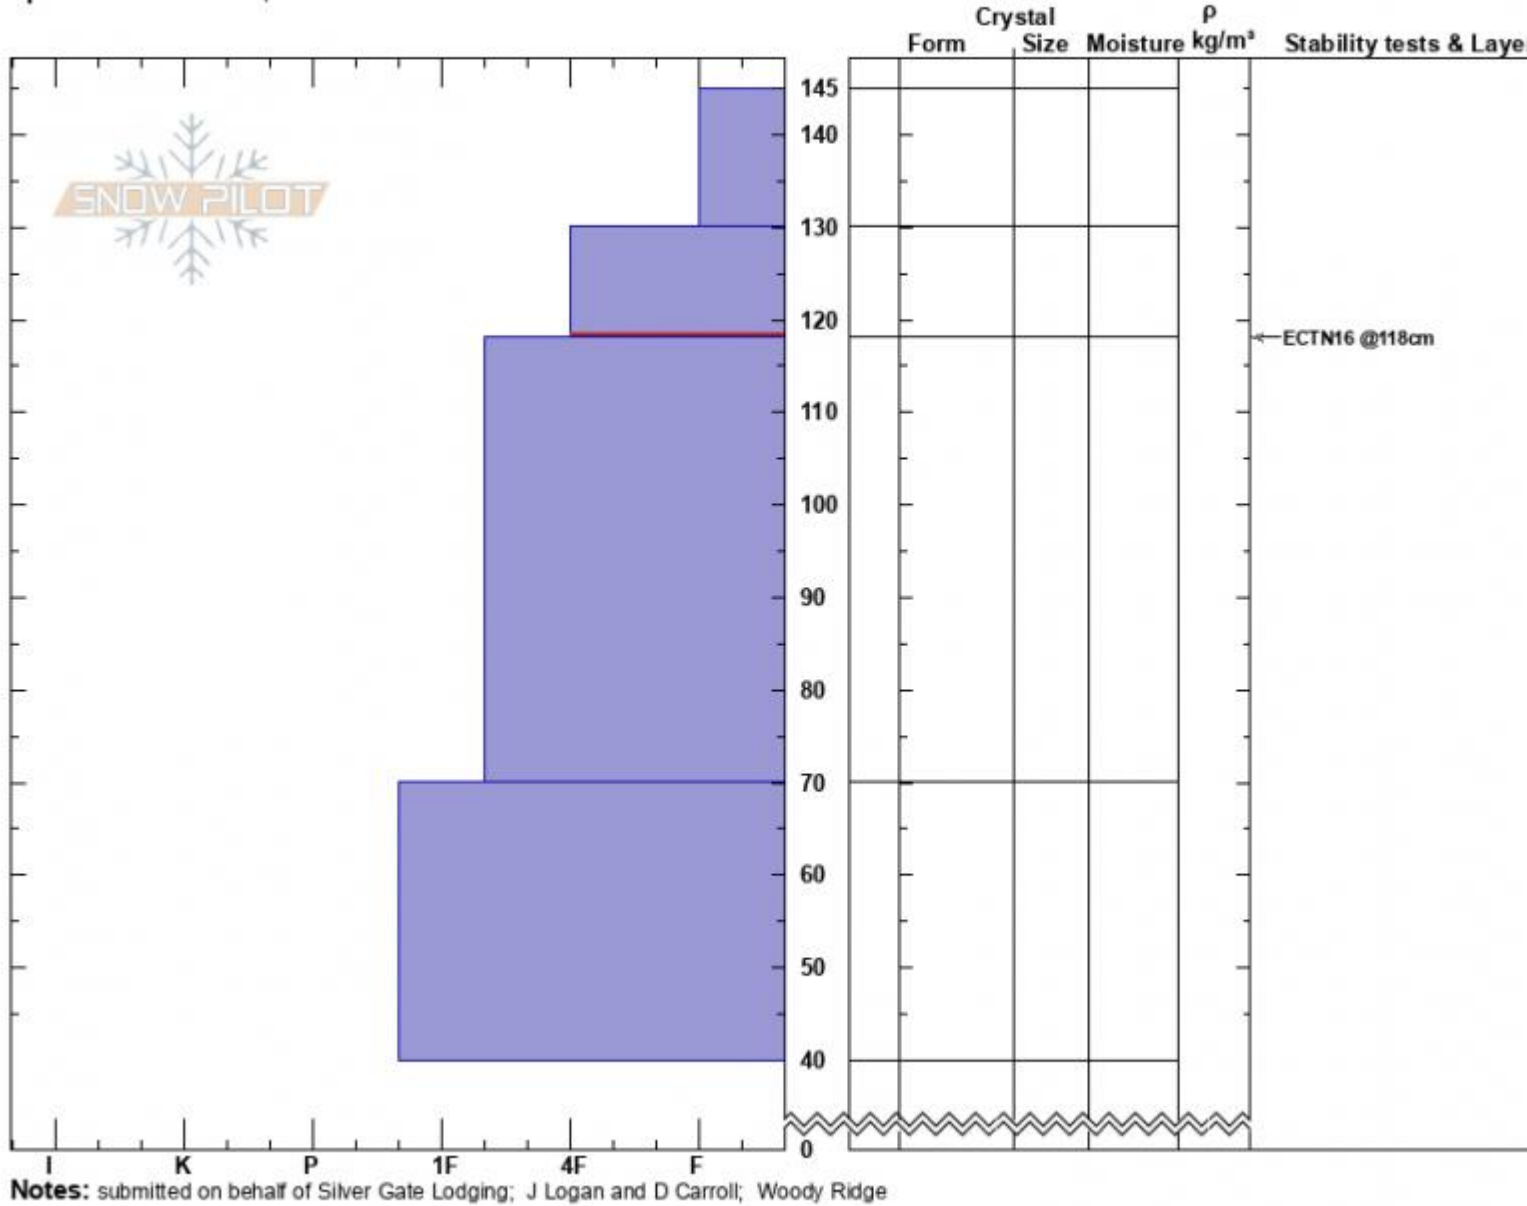

South of Cooke
 Absaroka Range
 MT
 Elevation: 9150 ft
 Aspect: 290°
 Specifics: We skied slope

Don Carroll
 02/01/2023 - 1:00pm
 Co-ord:
 Slope Angle: 30°
 Wind Loading:

Stability:
 Air Temperature: 10°F
 Sky Cover: BKN
 Precipitation: S-1
 Wind: Calm

HS:145
 PF:40
 PS: 30
Layer Notes:
 130-118cm: Problematic layer

Advisory Region
 Cooke City
 Longitude
 -109.94W
 Latitude
 45.02N
 Cooke City, 2023-02-03