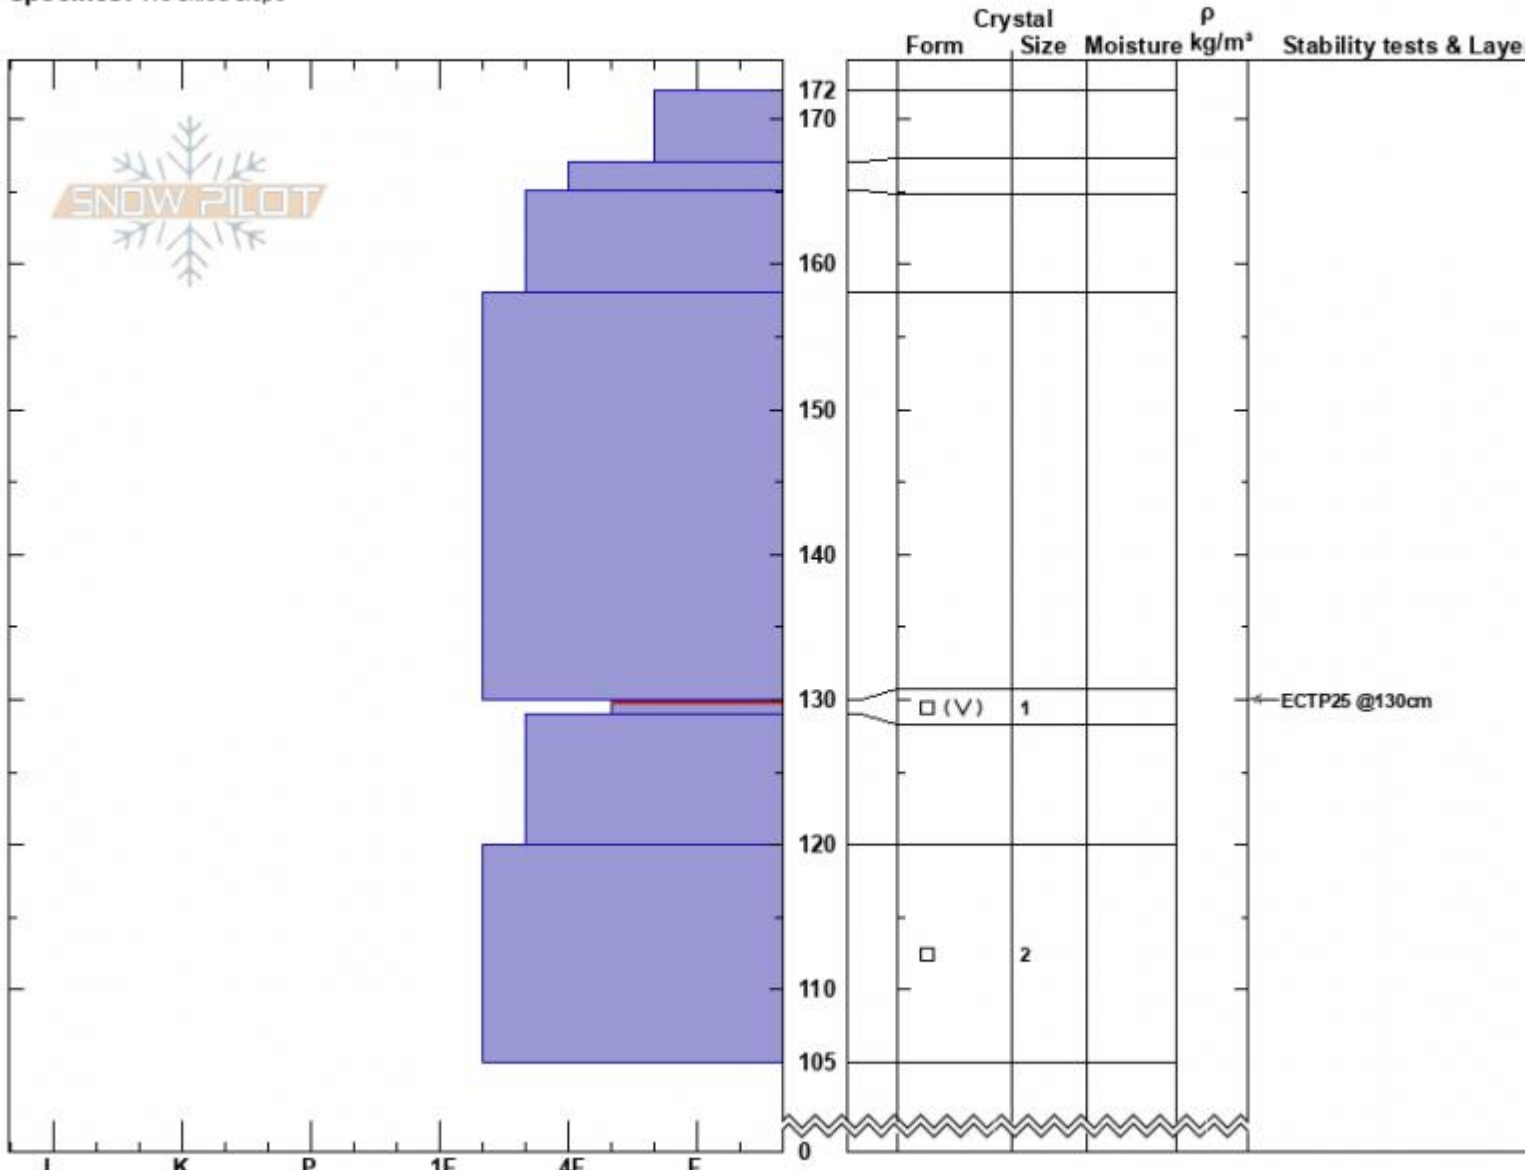

SW Mt. Wolverine  
 Beartooths  
 MT  
 Elevation: 9816 ft  
 Aspect: 228°  
 Specifics: We skied slope

Beau Fredlund  
 02/05/2023 - 1:00pm  
 Co-ord: 45.05101N, -110.01737E  
 Slope Angle: 29°  
 Wind Loading:

Stability:  
 Air Temperature:  
 Sky Cover: OVC  
 Precipitation: S-1  
 Wind: SW Moderate

HS:172 Layer Notes:  
 130-129cm: Problematic layer

Notes: Upslope winds were slightly eroding snow on slope. Storm was brewing.

Advisory Region  
 Cooke City  
 Longitude  
 -110.93W  
 Latitude  
 45.83N  
 Cooke City, 2023-02-08