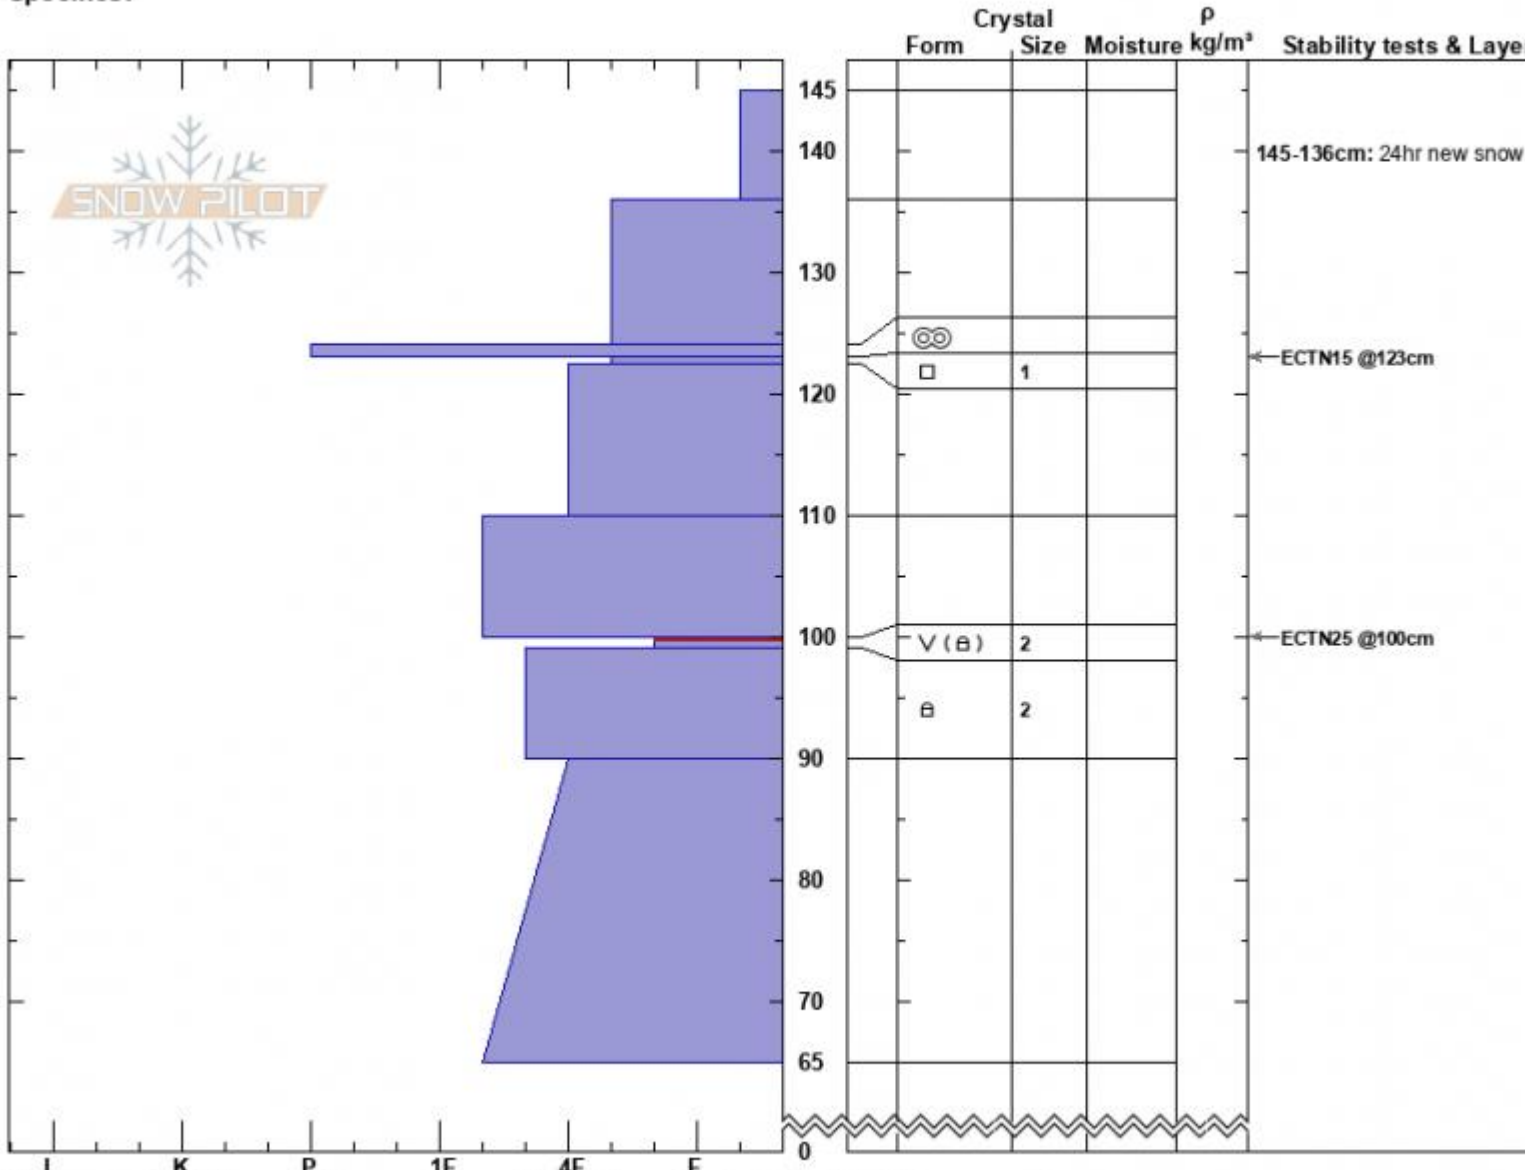

North of Cooke City 2  
 Beartooths  
 MT  
 Elevation: 9140 ft  
 Aspect: 126°  
 Specifics:

Beau Fredlund  
 02/08/2023 - 11:00am  
 Co-ord: 45.01937N, -110.00868E  
 Slope Angle: 28°  
 Wind Loading:

Stability:  
 Air Temperature:  
 Sky Cover: OVC  
 Precipitation: S2  
 Wind: W Light Breeze

HS:145  
 Layer Notes:  
 145-136cm: 24hr new snow  
 100-99cm: Problematic layer

Notes: The LOC/ SH layer at 100cms made an audible 'swish' sound during the ECTN, which was concerning.

Advisory Region  
 Cooke City  
 Longitude  
 -109.94W  
 Latitude  
 45.02N  
 Cooke City, 2023-02-08