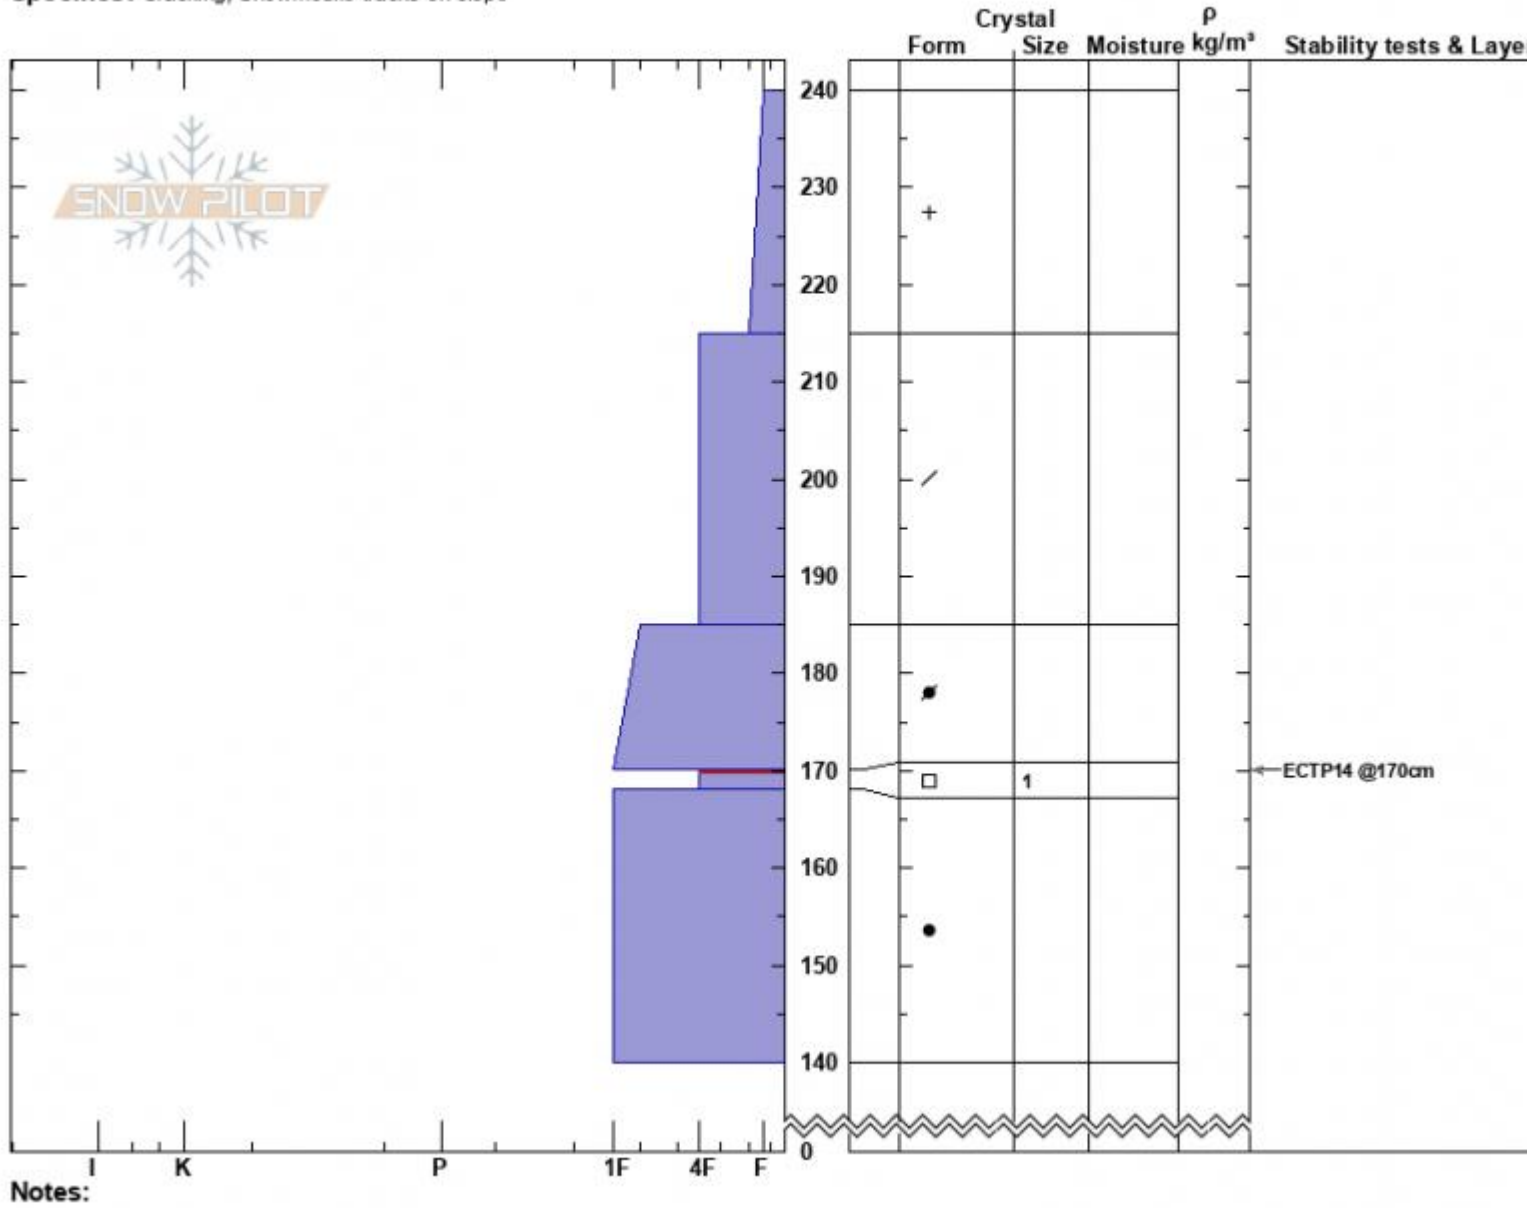

Bear Creek  
 Madison Range-N  
 MT  
 Elevation: 9470 ft  
 Aspect: 71°  
 Specifics: Cracking; Snowmobile tracks on slope

Alex Haddad  
 02/08/2023 - 2:00pm  
 Co-ord: 45.18493N, -111.46681W  
 Slope Angle: 22°  
 Wind Loading: yes

Stability: Poor  
 Air Temperature:  
 Sky Cover: BKN  
 Precipitation: S-1  
 Wind: NW Moderate

HS:240  
 PF:35  
 Layer Notes: 170-168cm: Problematic layer

Advisory Region  
 Northern Madison  
 Longitude  
 -111.38W  
 Latitude  
 45.17N  
 Northern Madison, 2023-02-08