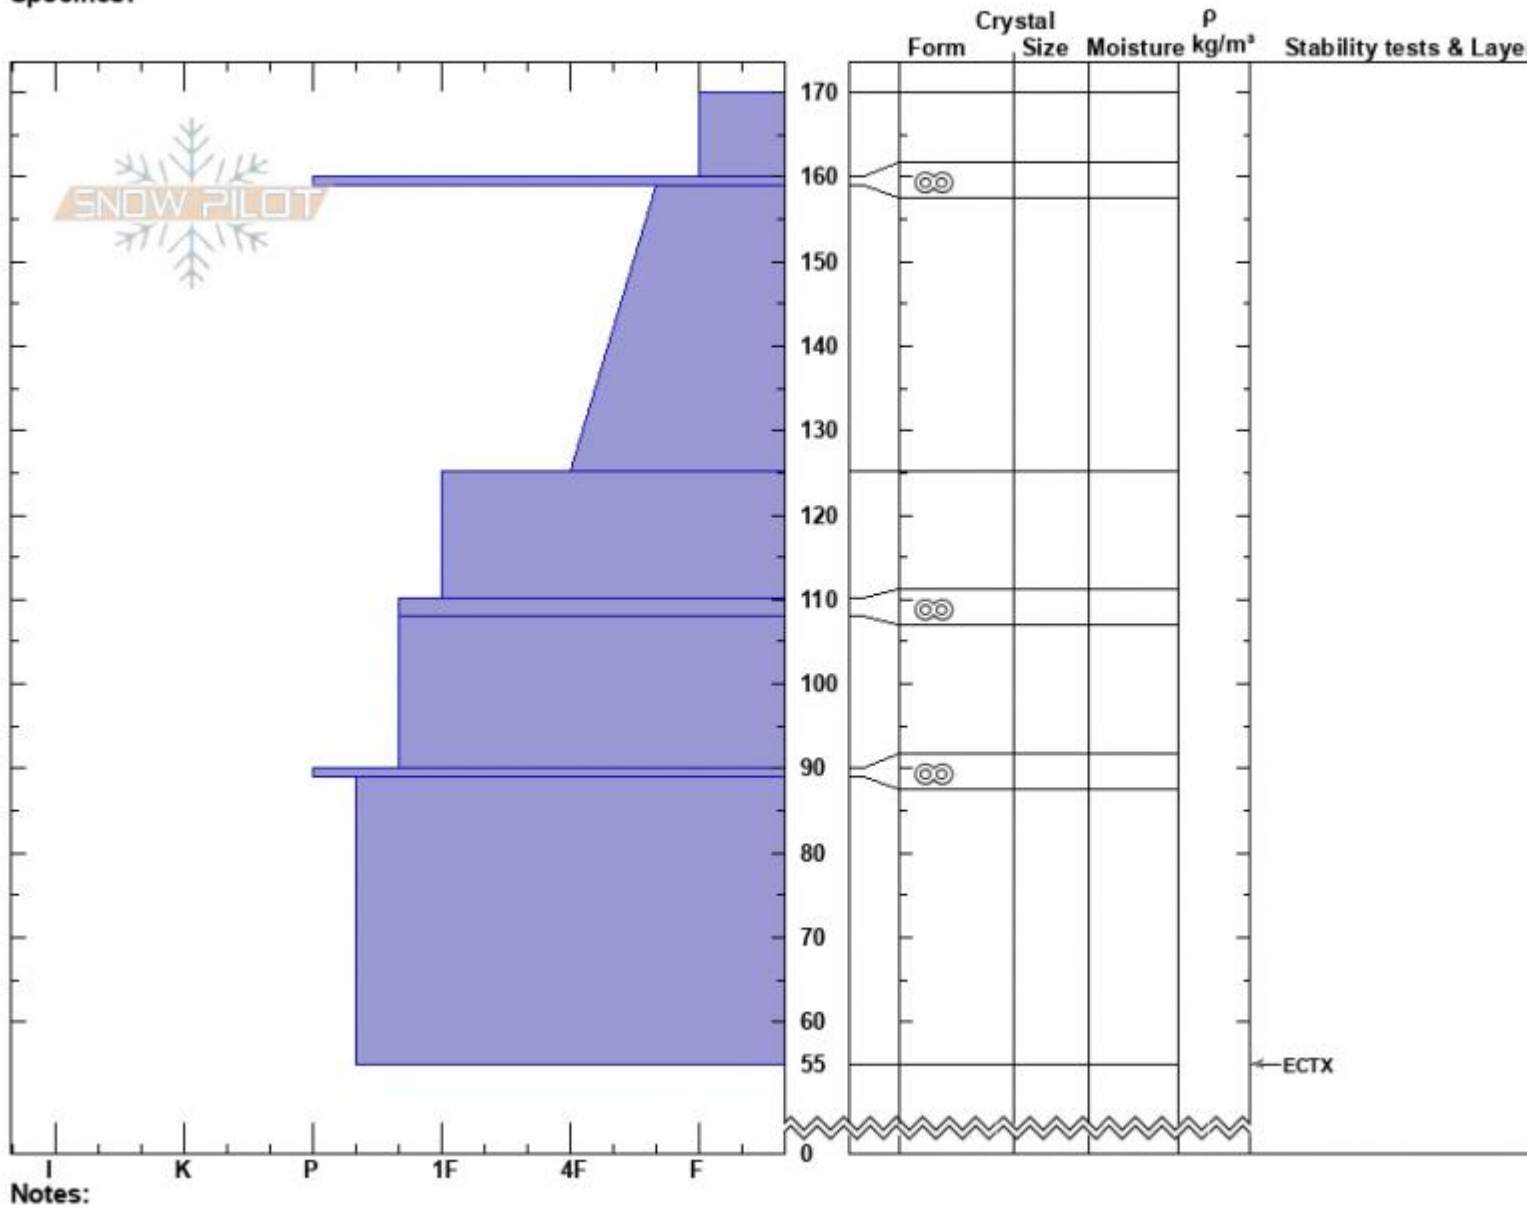

Across from Arange  
 Centennial Range  
 ID  
 Elevation: 8794 ft  
 Aspect: 180°  
 Specifics:

Dave Zinn  
 02/06/2023 - 12:00pm  
 Co-ord: 44.53048N, -111.45995W  
 Slope Angle: 25°  
 Wind Loading:

Stability: Good  
 Air Temperature:  
 Sky Cover: BKN  
 Precipitation: NO  
 Wind:

HS:170 Layer Notes:

Advisory Region  
 Island Park  
 Longitude  
 -111.63W  
 Latitude  
 44.52N  
 Island Park, 2023-02-09