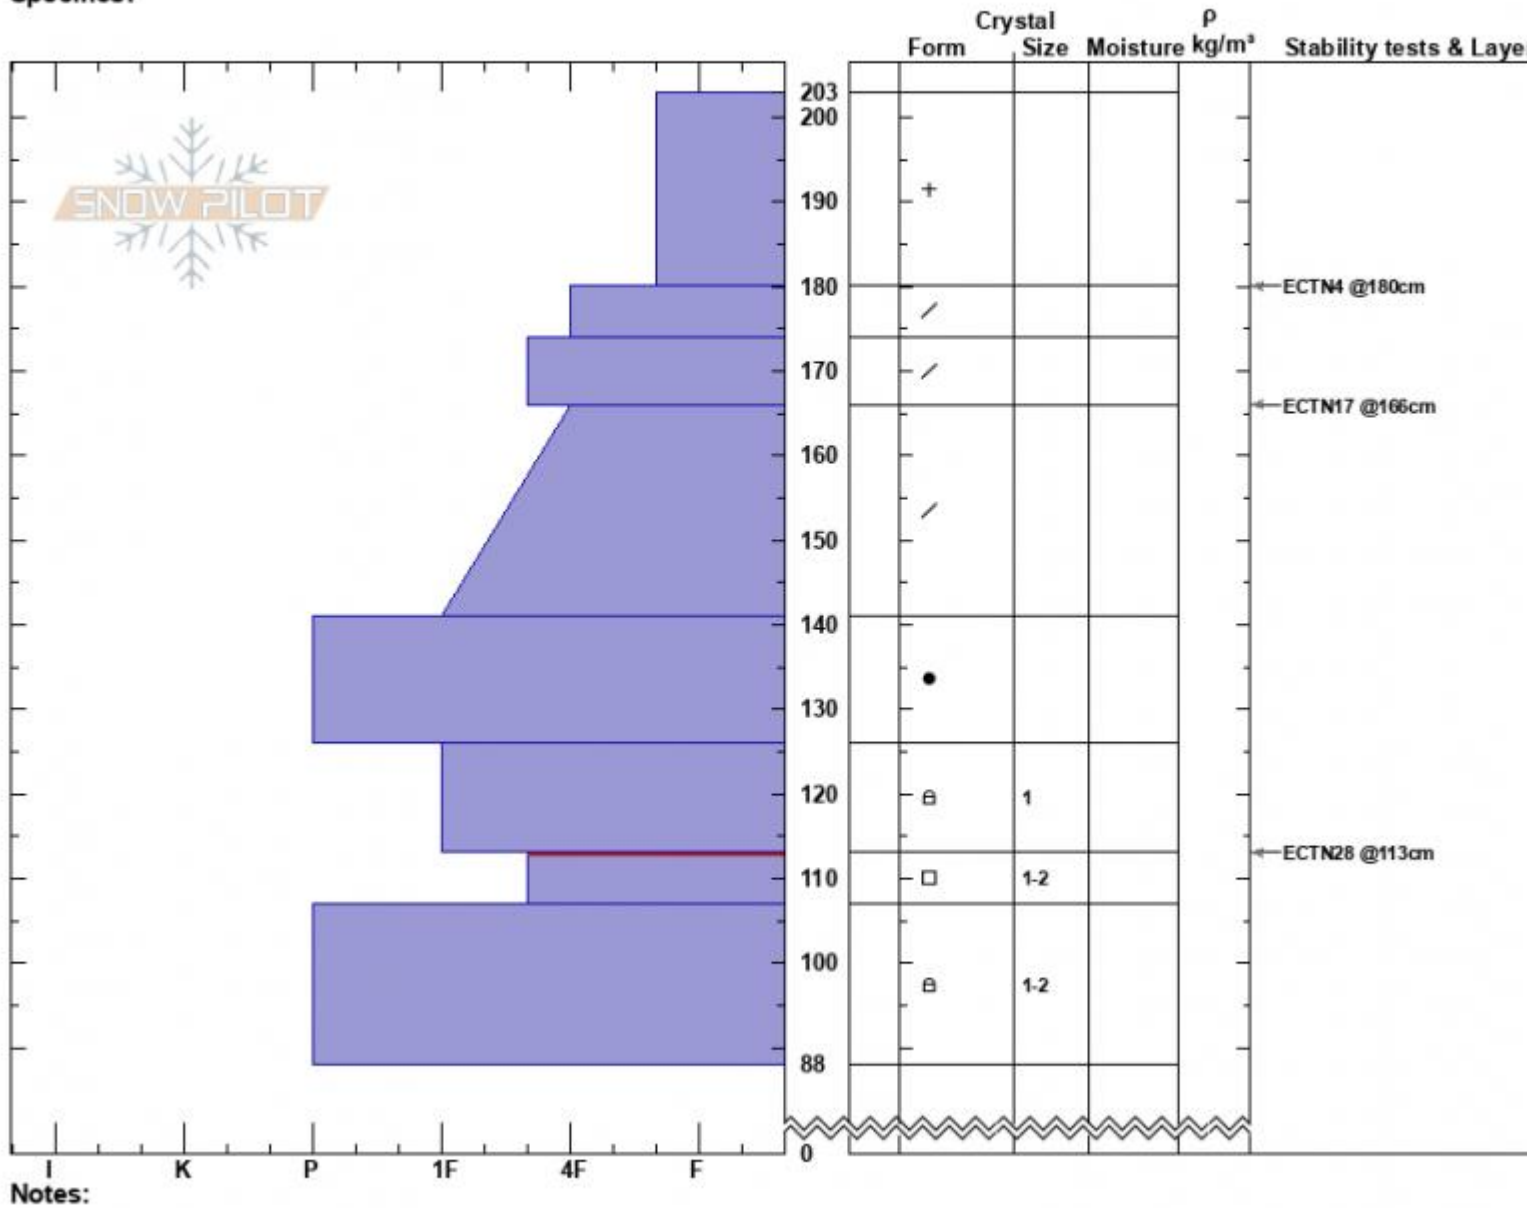

Maid Basin  
 Gallatin Range-N  
 MT  
 Elevation: 9142 ft  
 Aspect: 310°  
 Specifics:

Dave Zinn  
 02/08/2023 - 12:30pm  
 Co-ord: 45.41474N, -110.97401W  
 Slope Angle: 26°  
 Wind Loading: no

Stability: Good  
 Air Temperature:  
 Sky Cover: OVC  
 Precipitation: NO  
 Wind: W Moderate

HS:203 Layer Notes:  
 PF:60 113-107cm:Problematic layer

Notes:  
 Advisory Region  
 Northern Gallatin  
 Longitude  
 -110.97W  
 Latitude  
 45.42N  
 Northern Gallatin, 2023-02-09