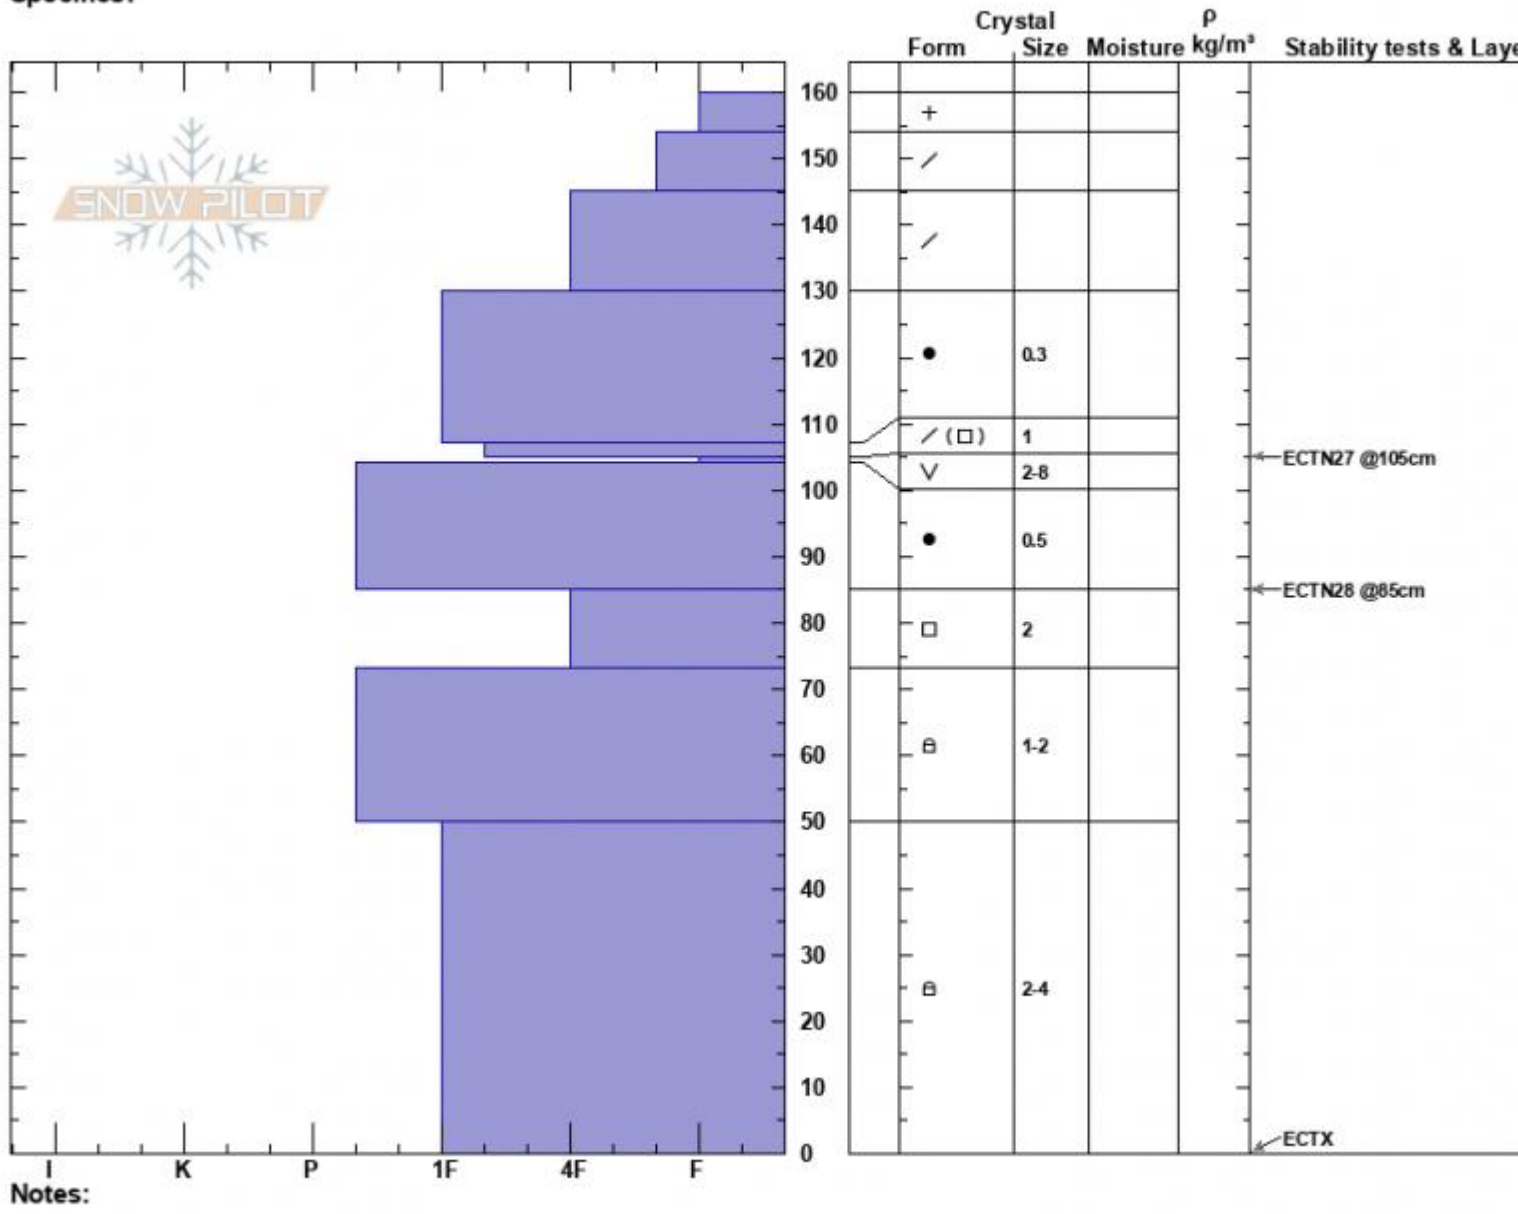

BeehiveBasin-Tyler's  
 Madison Range-N  
 MT  
 Elevation: 9069 ft  
 Aspect: 270°  
 Specifics:

Alex Marienthal  
 02/04/2023 - 11:25am  
 Co-ord: 45.32350N, -111.38234W  
 Slope Angle: 27°  
 Wind Loading: previous

Stability: Fair  
 Air Temperature: -5°C  
 Sky Cover: BKN  
 Precipitation: NO  
 Wind: W Moderate

HS:160 Layer Notes:  
 105-104cm:Problematic layer

Advisory Region  
 Northern Madison  
 Longitude  
 -111.39W  
 Latitude  
 45.34N  
 Northern Madison, 2023-02-04