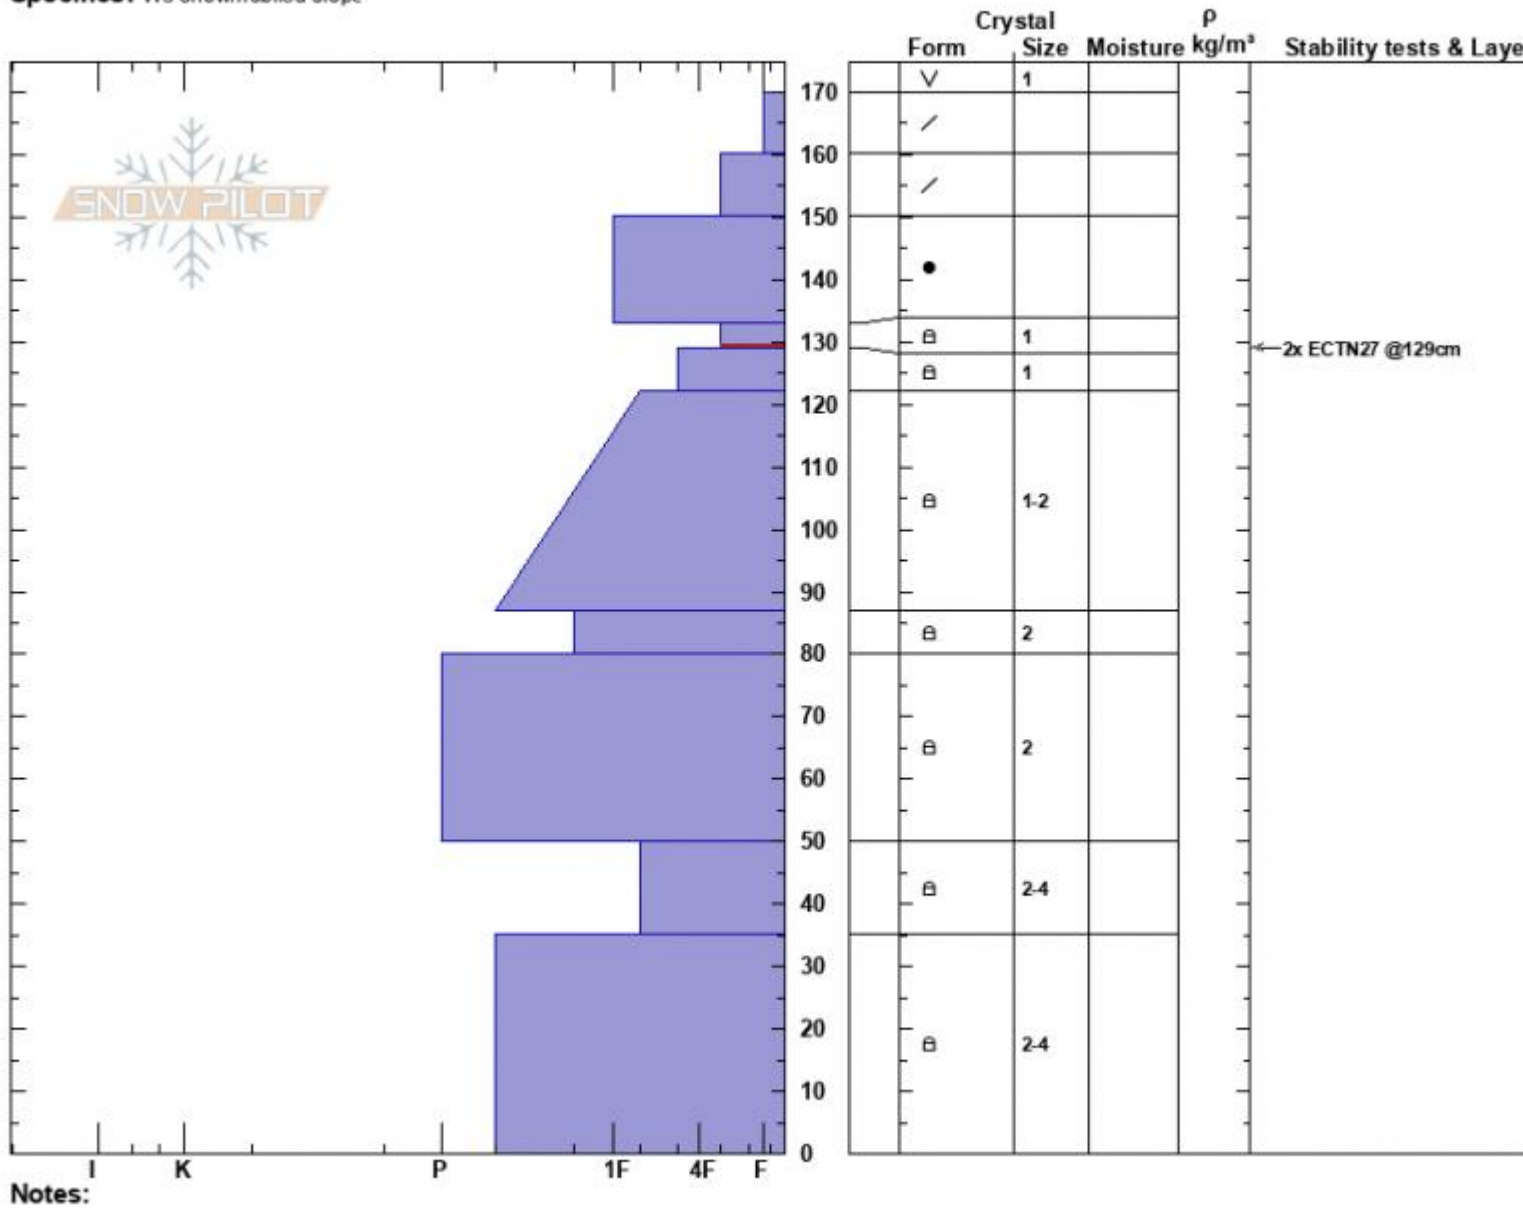

Targhee Creek
 Lionhead Range
 MT
 Elevation: 9052 ft
 Aspect: 339°
 Specifics: We snowmobiled slope

Alex Haddad
 02/11/2023 - 12:00pm
 Co-ord: 44.73502N, -111.37336W
 Slope Angle: 22°
 Wind Loading: no

Stability: Good
 Air Temperature:
 Sky Cover: FEW
 Precipitation: NO
 Wind: Calm

HS:170 Layer Notes:
 PF:20 133-129cm:Problematic layer

Advisory Region
 Lionhead Range
 Longitude
 -111.32W
 Latitude
 44.73N
 Lionhead Range, 2023-02-11