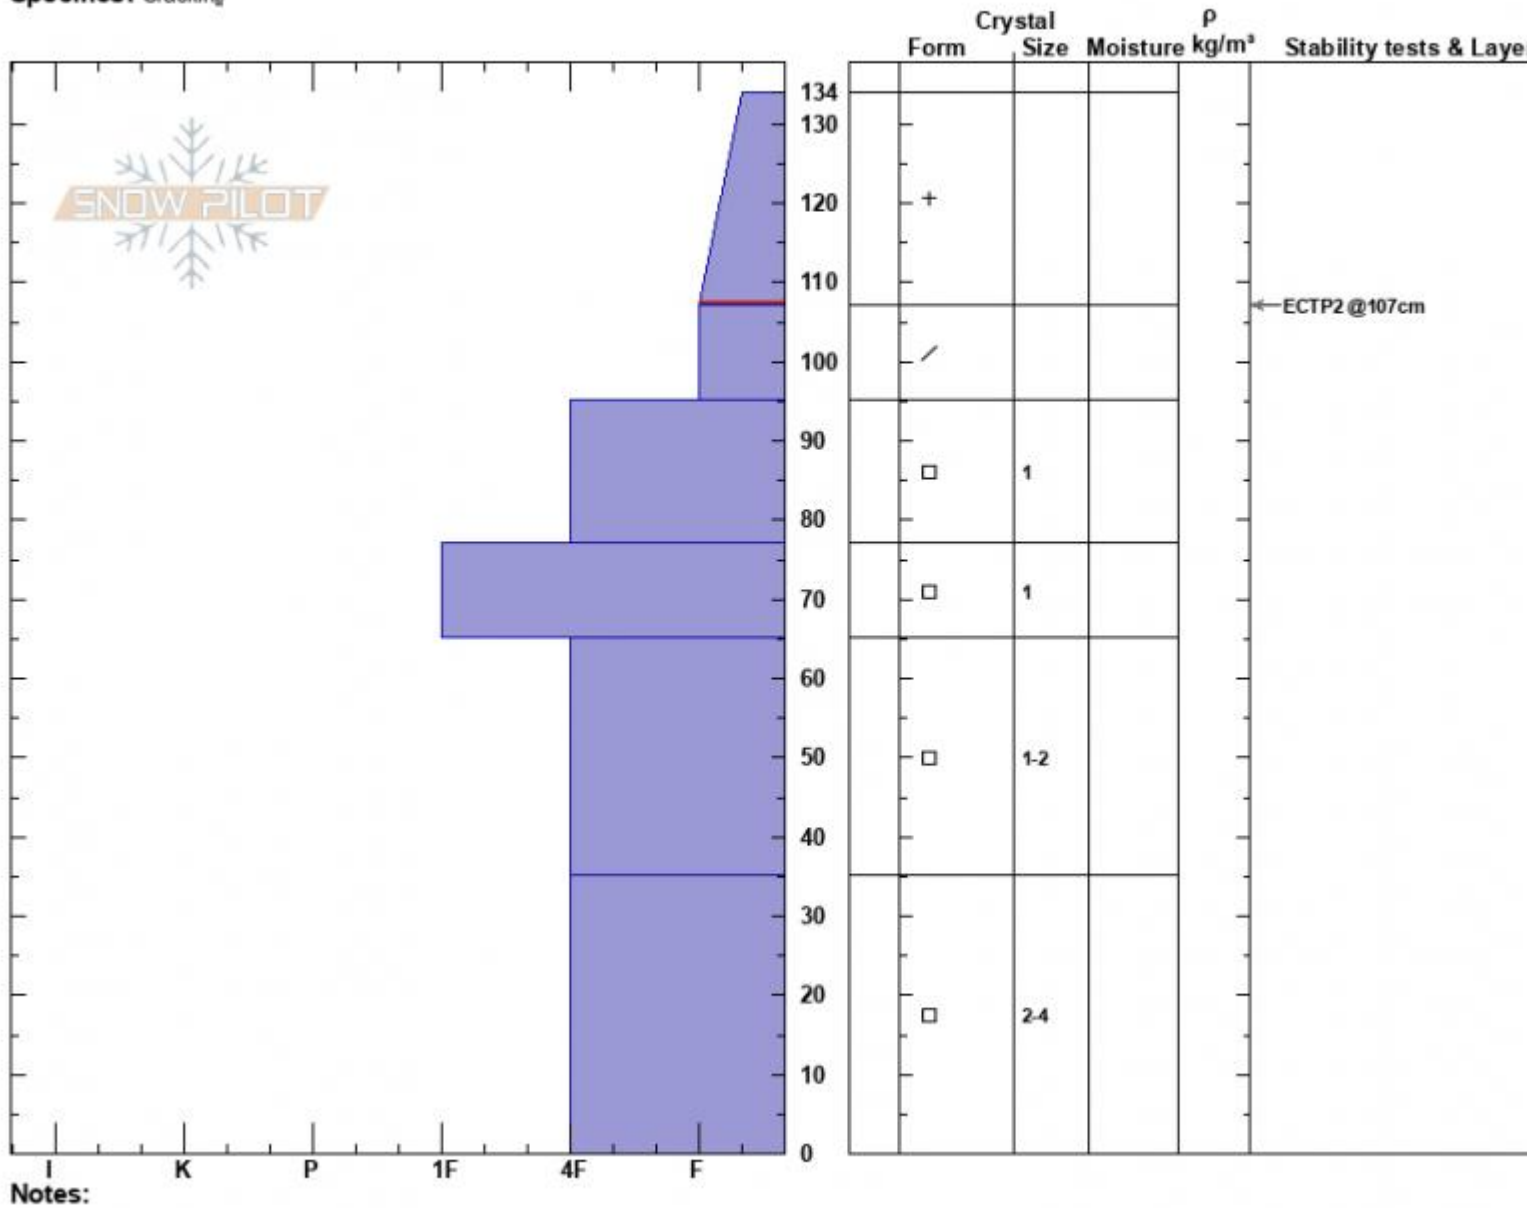

Mt Ellis  
 Gallatin Range-N  
 MT  
 Elevation: 7150 ft  
 Aspect: 80°  
 Specifics: Cracking

Doug Chabot-Admin  
 02/14/2023 - 11:00am  
 Co-ord: 45.58896N, -110.96046W  
 Slope Angle:  
 Wind Loading: yes

Stability: Poor  
 Air Temperature: -9°C  
 Sky Cover: OVC  
 Precipitation: S1  
 Wind: E Light Breeze

HS:134 Layer Notes:  
 PF:134 134-107cm:Problematic layer

Advisory Region  
 Northern Gallatin  
 Longitude  
 -110.96W  
 Latitude  
 45.58N  
 Northern Gallatin, 2023-02-14