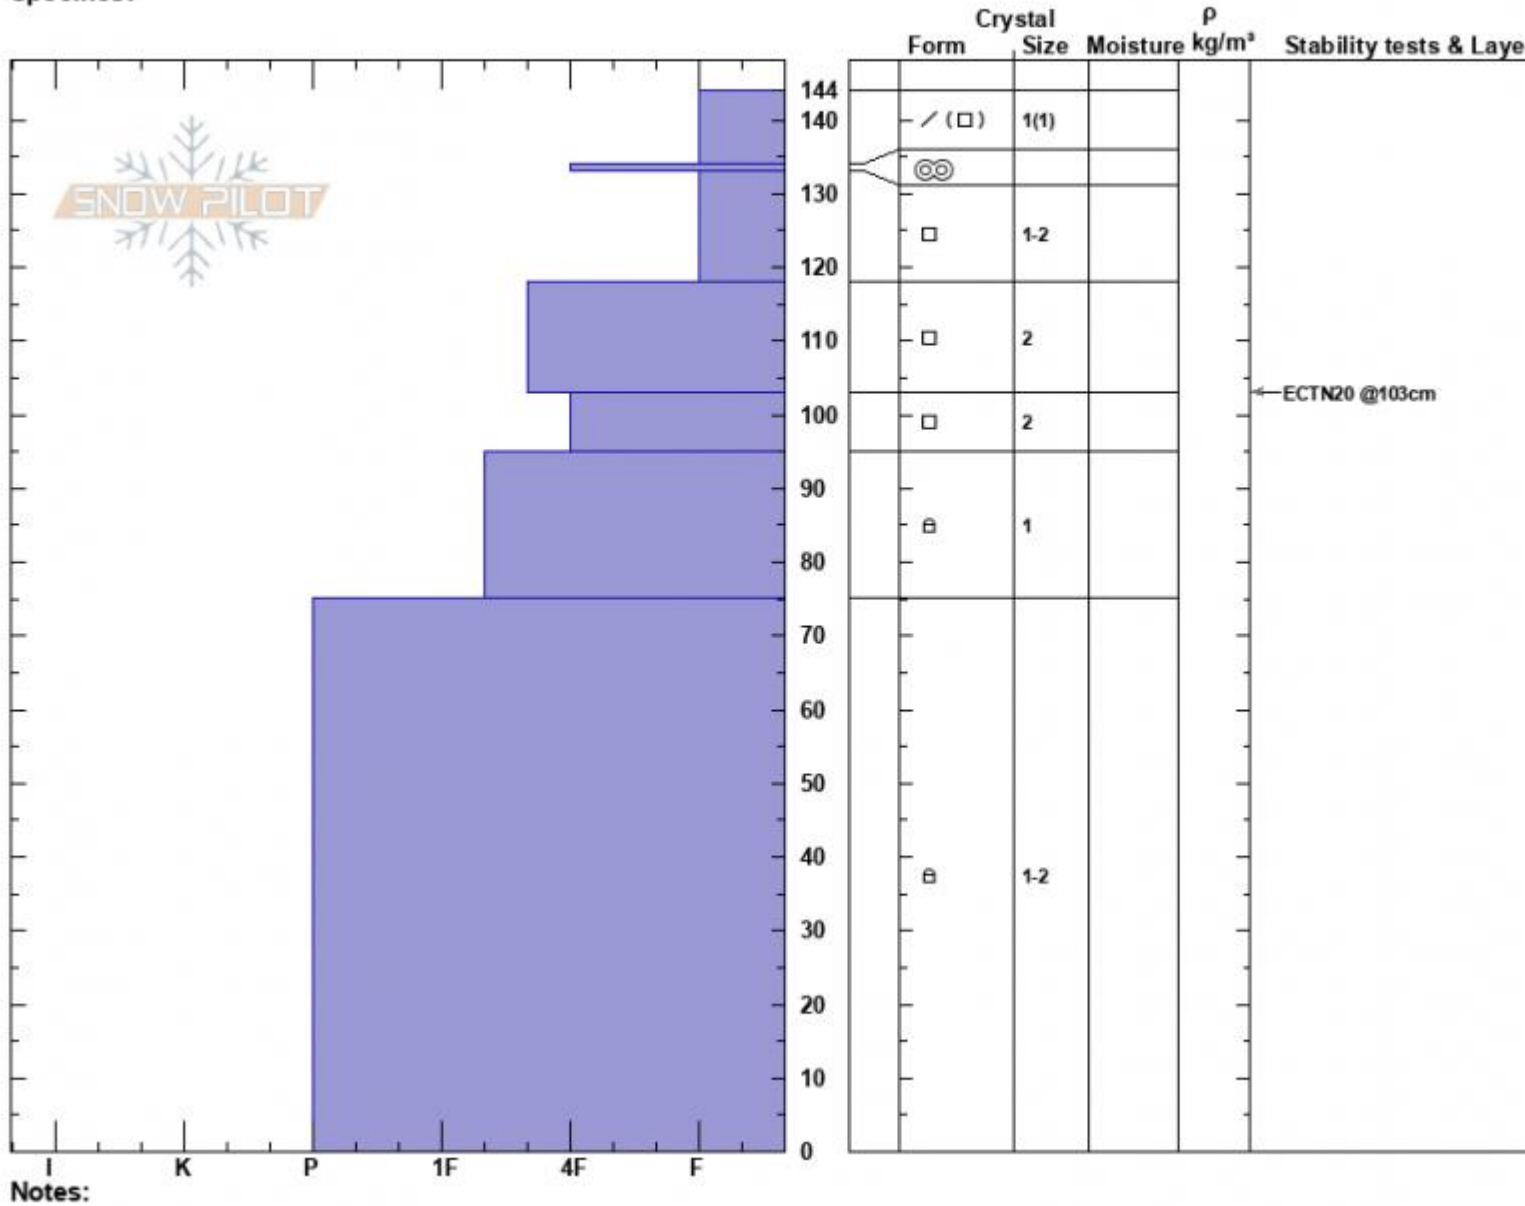

Airplane Bowl
 Lionhead Range
 MT
 Elevation: 9333 ft
 Aspect: 80°
 Specifics:

Alex Marienthal
 02/17/2023 - 12:09am
 Co-ord: 44.72433N, -111.32342W
 Slope Angle: 31°
 Wind Loading: previous

Stability: Good
 Air Temperature: -10.5°C
 Sky Cover: SCT
 Precipitation: NO
 Wind: SW Light Breeze

HS:144
 Layer Notes:
 103-95cm: Problematic layer

Notes:
 Advisory Region
 Lionhead Range
 Longitude
 -111.32W
 Latitude
 44.71N
 Lionhead Range, 2023-02-18