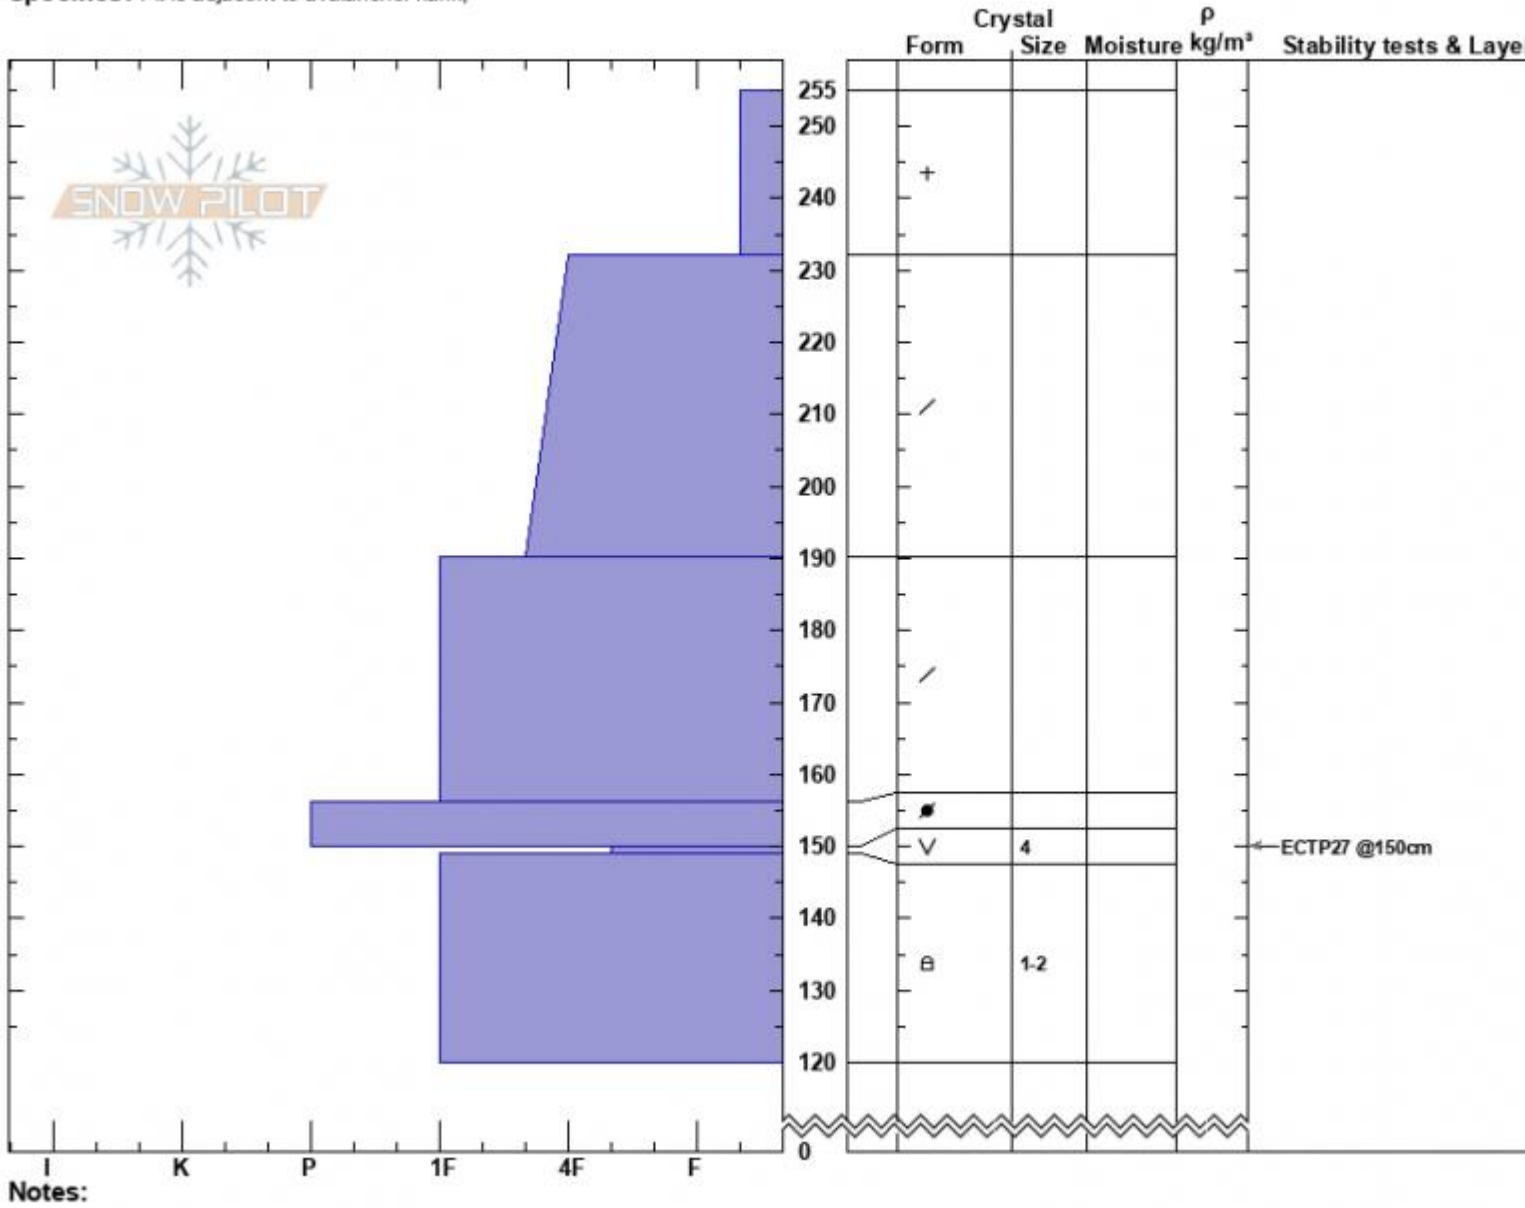

Sage Basin Avalanche
 Madison Range-S
 MT
 Elevation: 9200 ft
 Aspect: 19°
 Specifics: Pit is adjacent to avalanche: flank;

Dave Zinn
 03/01/2023 - 11:15am
 Co-ord: 44.95055N, -111.31178W
 Slope Angle: 38°
 Wind Loading: previous

Stability: Fair
 Air Temperature:
 Sky Cover: OVC
 Precipitation: S-1
 Wind: Calm

HS:255 **Layer Notes:**
 150-149cm: Problematic layer

Advisory Region
 Southern Madison
 Longitude
 -111.27W
 Latitude
 45.06N

Avalanche Details: [Natural Avalanche Sage Basin](#)
 Southern Madison, 2023-03-01