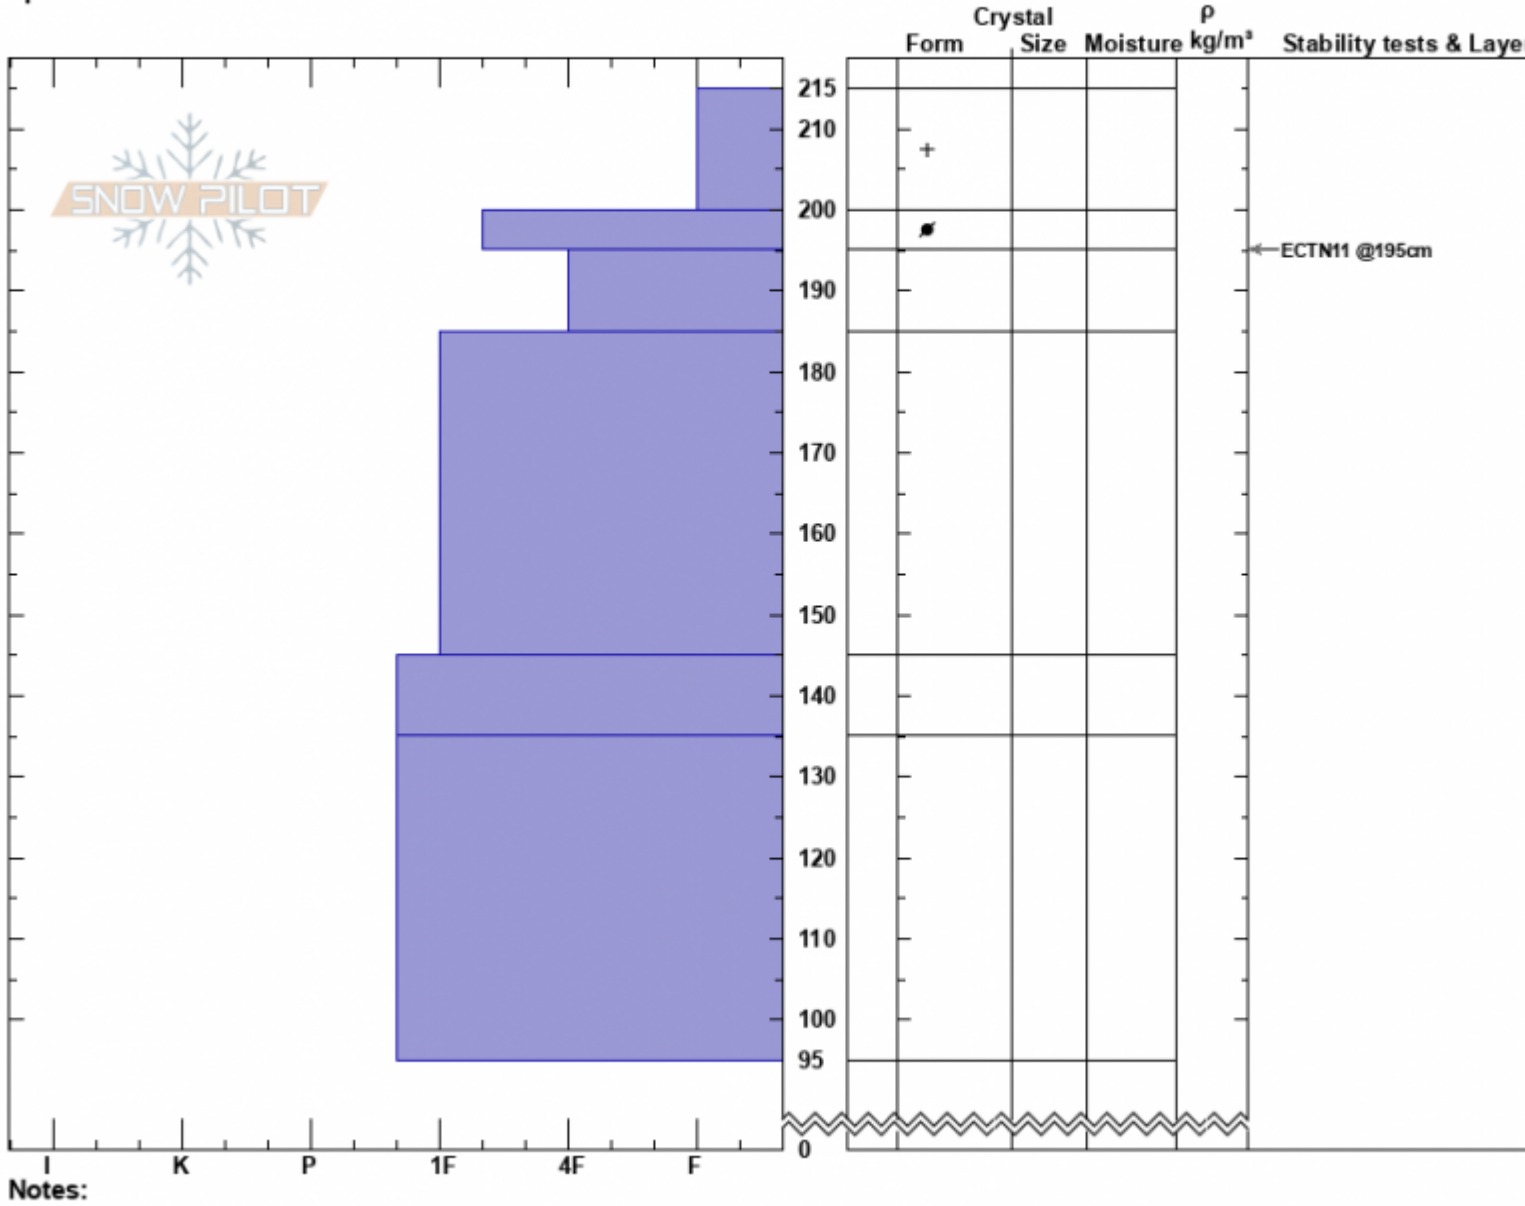

Mt. Blackmore
Gallatin Range-N
MT
Elevation: 9400 ft
Aspect: 100°
Specifics:

Doug Chabot-Admin
03/02/2023 - 11:50am
Co-ord: 45.44690N, -111.00028W
Slope Angle: 35°
Wind Loading:

Stability: Good
Air Temperature: -6°C
Sky Cover: OVC
Precipitation: NO
Wind: Calm

HS:215 Layer Notes:

Advisory Region
Northern Gallatin
Longitude
-111.00W
Latitude
45.44N
Northern Gallatin, 2023-03-02