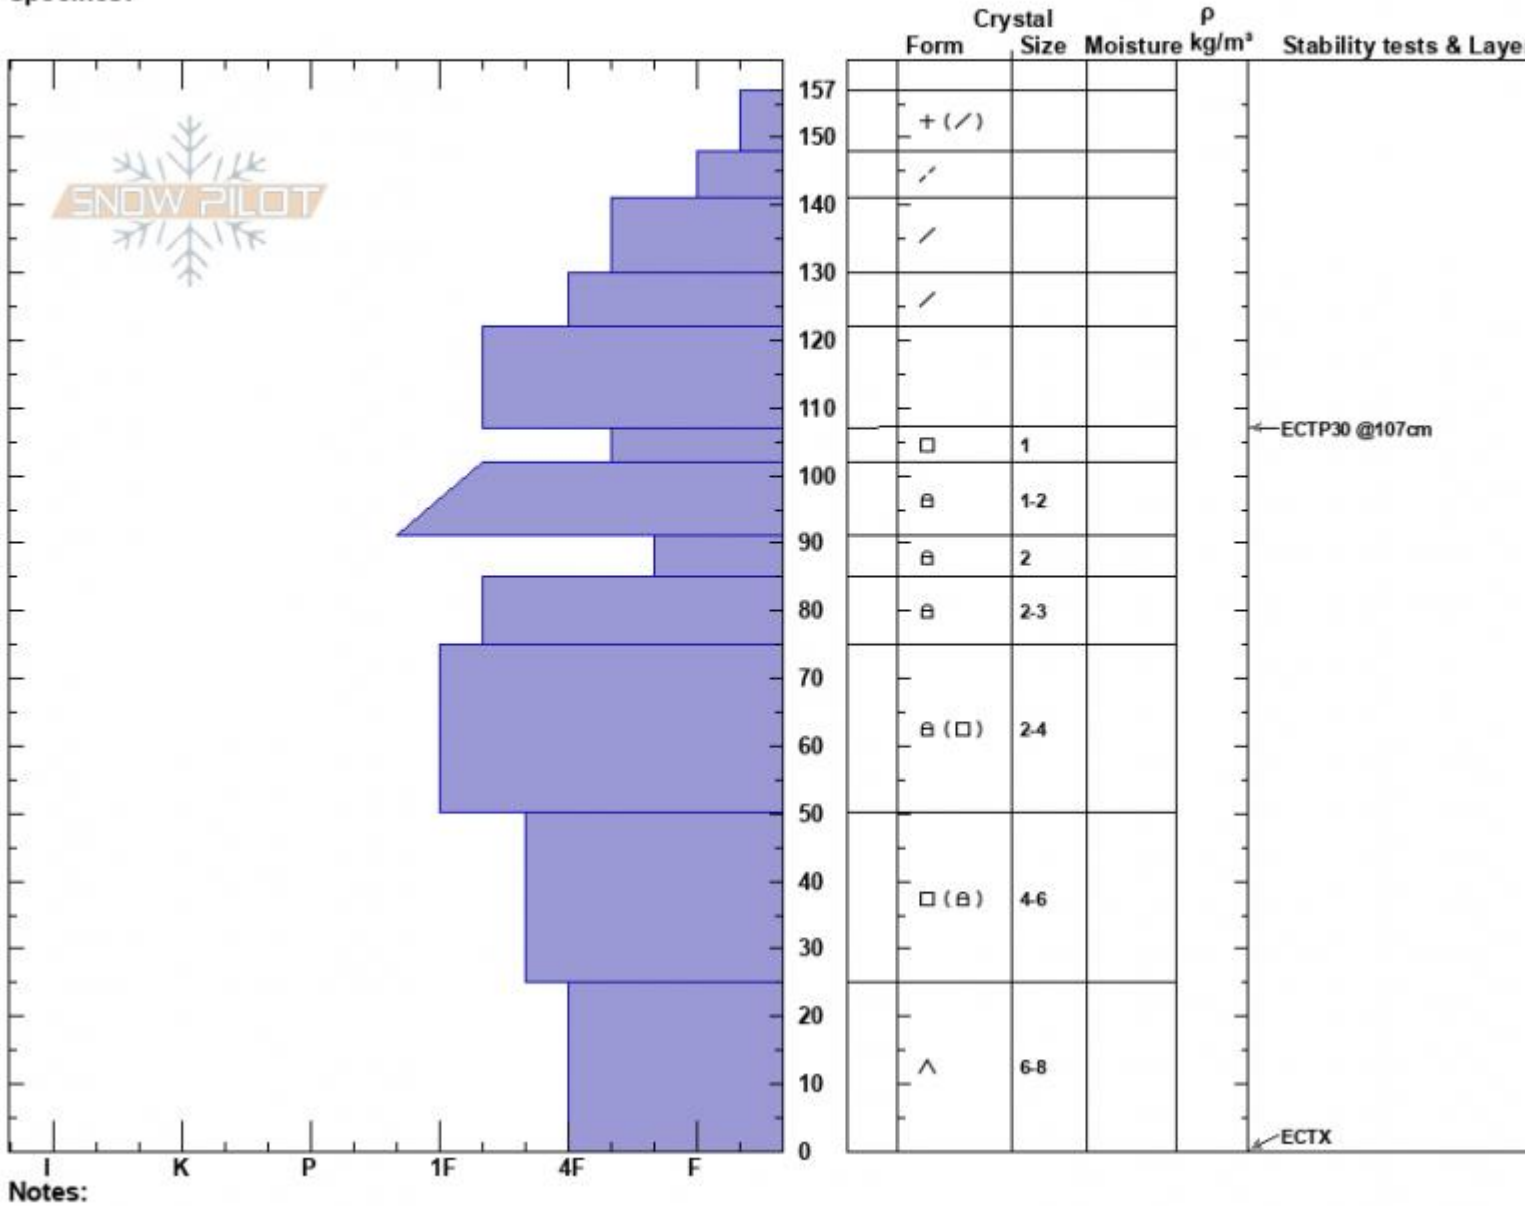

1stYellowmule/BvrCrk  
 Madison Range-N  
 MT  
 Elevation: 9120 ft  
 Aspect: 5°  
 Specifics:

Alex Marienthal  
 03/05/2023 - 11:00am  
 Co-ord: 45.17925N, -111.36854W  
 Slope Angle: 29°  
 Wind Loading: yes

Stability: Fair  
 Air Temperature:  
 Sky Cover: OVC  
 Precipitation: S-1  
 Wind: SE Moderate

HS:157 Layer Notes:  
 107-102cm:Problematic layer

Advisory Region  
 Northern Madison  
 Longitude  
 -111.38W  
 Latitude  
 45.17N  
 Northern Madison, 2023-03-06