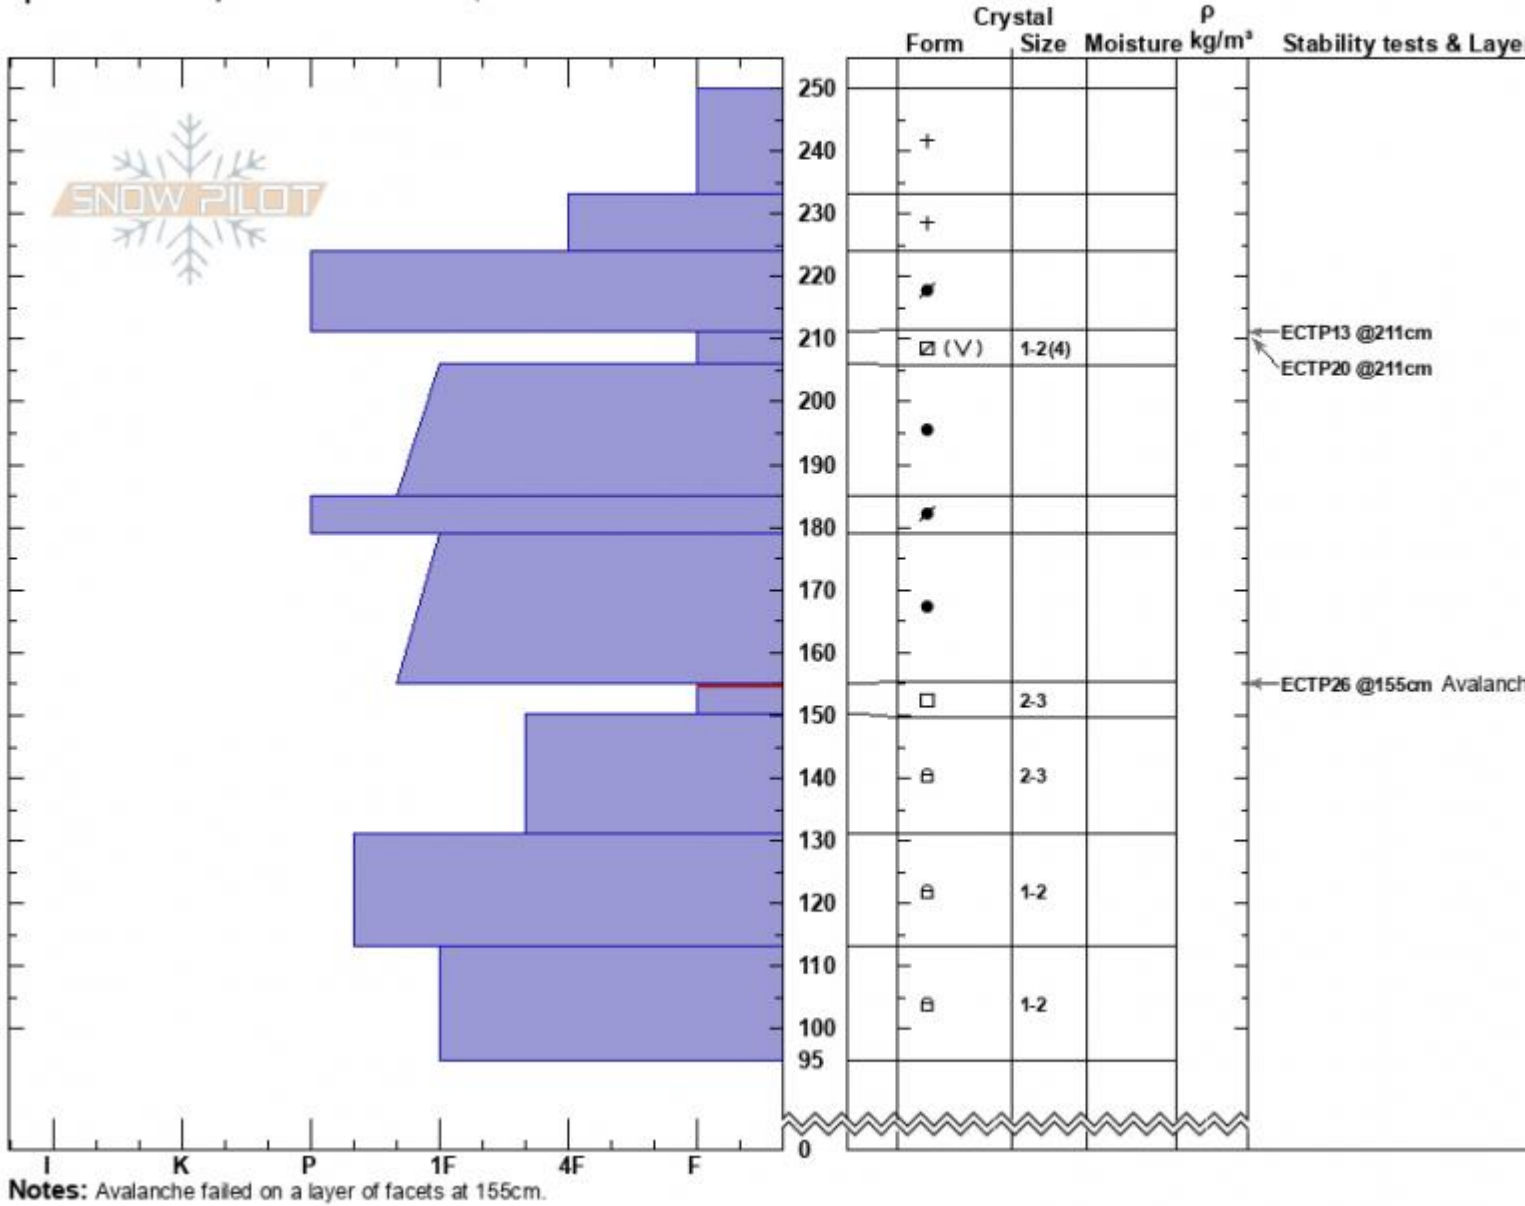

Hyalite Peak Avalanche
 Gallatin Range-N
 MT
 Elevation: 9625 ft
 Aspect: 70°
 Specifics: Pit is adjacent to avalanche: crown;

Dave Zinn
 03/07/2023 - 1:00pm
 Co-ord: 45.38098N, -110.95703W
 Slope Angle: 38°
 Wind Loading: previous

Stability: Fair
 Air Temperature:
 Sky Cover: SCT
 Precipitation: NO
 Wind: Calm

HS:250 Layer Notes:
 155-150cm:Problematic layer

Advisory Region
 Northern Gallatin
 Longitude
 -110.96W
 Latitude
 45.38N
 Northern Gallatin, 2023-03-07